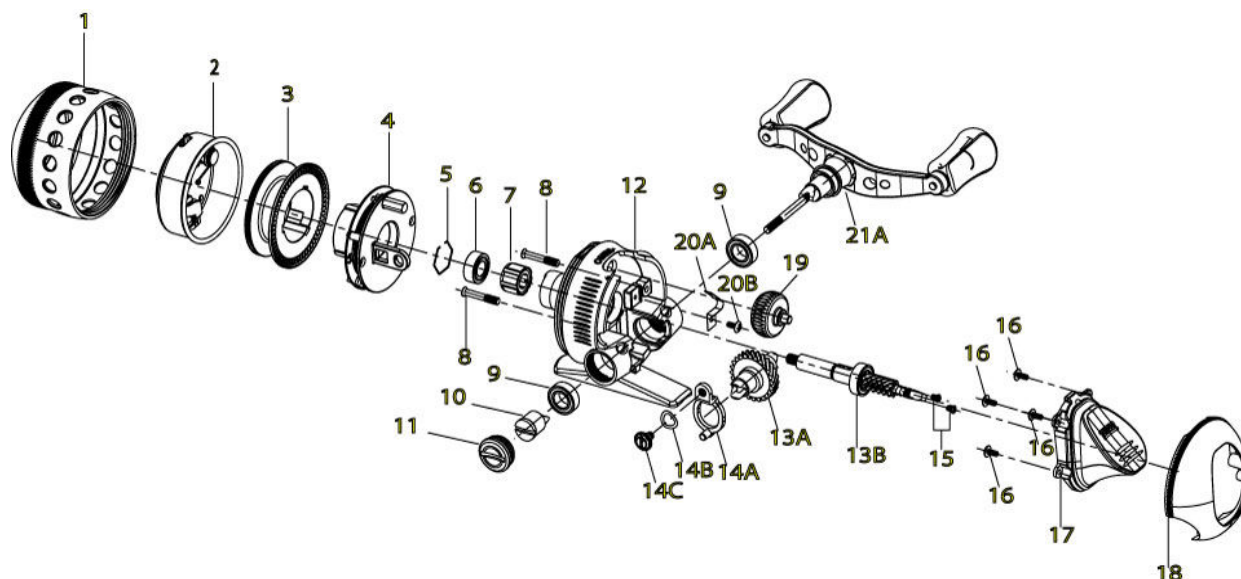

ZEBCO

Omega

Z02

ZEBCO OMEGA 2 Spincast Reel Part List

Key #	Description	Part No.	Key #	Description	Part No.
1	Front Cover Assembly	UE324-01	14	Oscillator Kit includes:	UE4085-01
2	Spinner Head Assembly	UE310-01		14A - Oscillator	
3	Spool Assembly	UE321-01		14B - Wave Washer	
4	Spool Carrier Assembly	UE3189-01		14C - Screw, Oscillator	
5	Bearing Retainer	UE116-01	15	Self Tapping Screw	QERR131-02
6	Ball Bearing	QE017-01	16	Self Tapping Screw	QERR131-01
7	A/R Clutch	NR112-01	17	Thumb Button Assembly	UE309-01
8	Screw, Back Cover	UE130-01	18	Back Cover	UE023-01
9	Ball Bearing	QE026-01	19	Drag Wheel	UE032-01
10	Crank Rod Nut Assembly	UE369-01	20	Drag Spring Kit includes:	UE4064-01
11	Cap, Crank Rod Nut	QE095-01		20A - Drag Spring	
12	Body	UE001-01		20B - Screw, Drag Spring	
13	Drive Gear & Pinion Kit includes:	UE4012-01	21	Crank Handle Kit includes:	UE4318-01
	13A - Drive Gear 13B - Pinion Assembly			21A - Crank Rod Handle Assembly 10 - Crank Rod Nut Assembly	