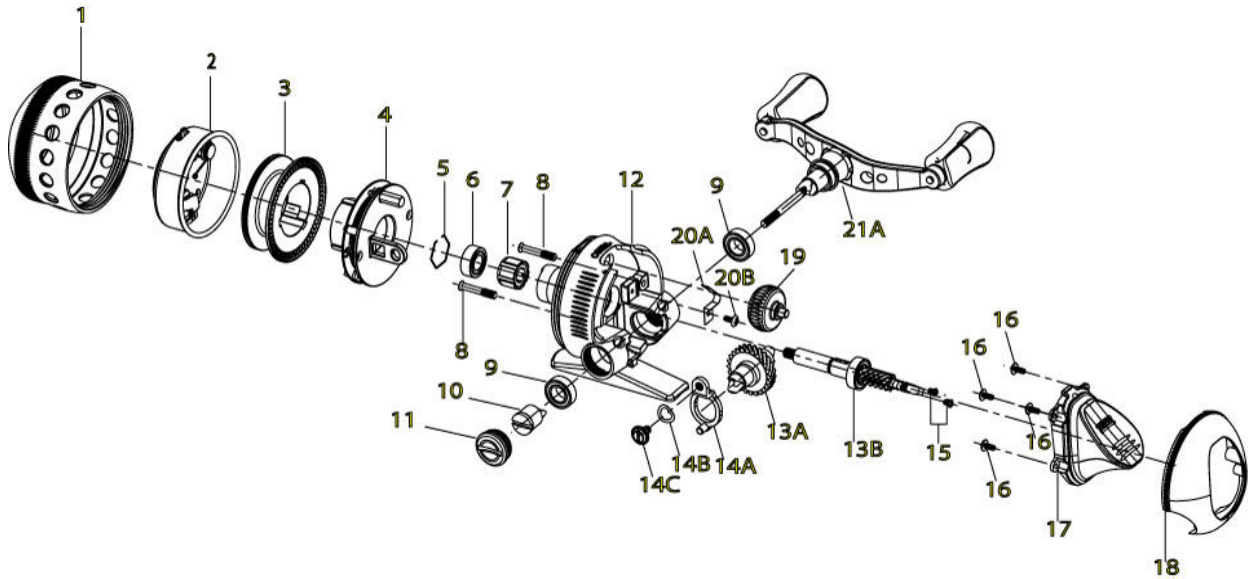

For parts and service
 call toll free: 1-888-404-1119
 www.mikesreelrepair.com

ZEBCO

Omega

Z02

ZEBCO OMEGA 2 Spincast Reel Part List

Key #	Description	Part No.	Key #	Description	Part No.
1	Front Cover Assembly	UE324-01	14	Oscillator Kit includes:	UE4085-01
2	Spinner Head Assembly	UE310-01		14A - Oscillator	
3	Spool Assembly	UE321-01		14B - Wave Washer	
4	Spool Carrier Assembly	UE3189-01		14C - Screw, Oscillator	
5	Bearing Retainer	UE116-01	15	Self Tapping Screw	QERR131-02
6	Ball Bearing	QE017-01	16	Self Tapping Screw	QERR131-01
7	A/R Clutch	NR112-01	17	Thumb Button Assembly	UE309-01
8	Screw, Back Cover	UE130-01	18	Back Cover	UE023-01
9	Ball Bearing	QE026-01	19	Drag Wheel	UE032-01
10	Crank Rod Nut Assembly	UE369-01	20	Drag Spring Kit includes:	UE4064-01
11	Cap, Crank Rod Nut	QE095-01		20A - Drag Spring	
12	Body	UE001-01		20B - Screw, Drag Spring	
13	Drive Gear & Pinion Kit includes:	UE4012-01	21	Crank Handle Kit includes:	UE4318-01
	13A - Drive Gear 13B - Pinion Assembly			21A - Crank Rod Handle Assembly 10 - Crank Rod Nut Assembly	