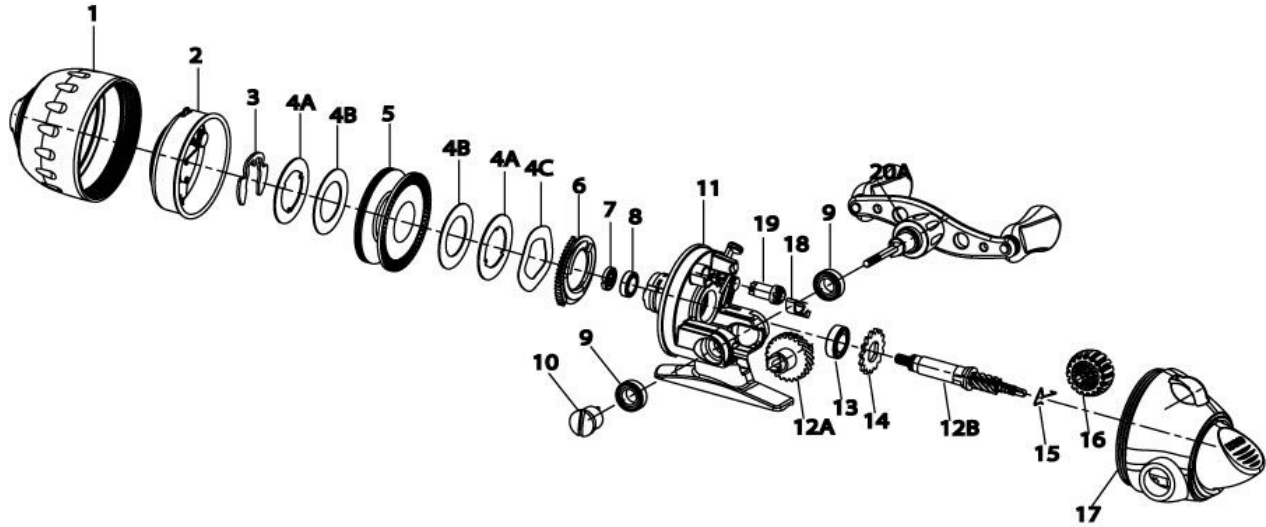

For parts and service
 call toll free: 1-888-404-1119
 www.mikesreelrepair.com

ZEBCO

Rhino

RSC2

RSC - 2 Spincast Reel Part List

Key #	Description	Part No.	Key #	Description	Part No.
1	Front Cover Assembly	HZ324-01	12	Drive gear & Pinion Kit includes:	HZ4012-01
2	Spinner Head Assembly	HZ310-01		12A - Drive Gear	
3	Spool Clip	RY034-01		12B - Pinion Assembly	
4	Drag Washer Kit includes:	HZ4108-01	13	Ball Bearing	RZ026-01
	4A - Keyed Drag Washer		14	Ratchet	HZ091-01
	4B - Drag Washer		15	Spring, A/R Pawl Actuator	HZ061-01
	4C - Wave Washer		16	Drag Wheel Assembly	HZ332-01
5	Spool Assembly	HZ321-01	17	Back Cover Assembly	HZ323-01
6	Drag Cam	HZ027-01	18	Gear Seat	HZ120-01
7	Bearing Retainer	HZ199-01	19	Gear, Drag Adj., Thru Body	RZ054-01
8	Ball Bearing	HZ097-01	20	Crank Handle Kit includes:	HZ4318-01
9	Ball Bearing	HZ026-01		20A - Crank Rod Handle Assembly	
10	Crank Rod Nut Assembly	HZ369-01		10 - Crank Rod Nut Assembly	
11	Body Assembly	HZ301-01			