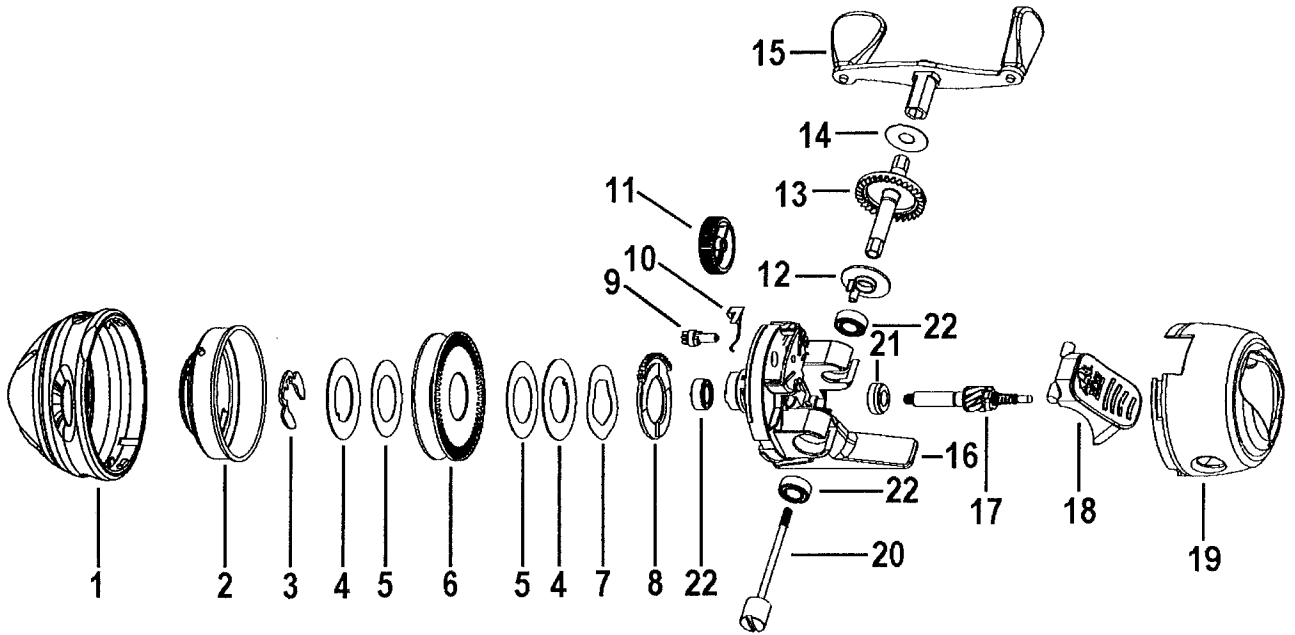

SPECIFICATIONS:

Medium Freshwater
 Line Capacity: 100 yds / 10 lb.
 Gear Ratio: 3.5:1
 1 Ball Bearing

FEATURES:

Quikset Anti-Reverse
 Soft Touch Thumb Button
 Ball Bearing Drive
 Right / Left hand Retrieve
 Color: Red & Black

| Key No. | Part No. | Description | Key No. | Part No. | Description |
|---------|----------|---------------------|---------|----------|--------------------|
| 1 | LR324-01 | Front Cover S/A | 12 | LR061-01 | Anti-Reverse Plate |
| 2 | LR310-01 | Spinnerhead S/A | 13 | LR012-01 | Drive Gear |
| 3 | RY034-01 | Spool Clip | 14 | RR110-15 | Washer |
| 4 | LR108-01 | Drag Washer (Metal) | 15 | OK318-04 | Handle Assy. |
| 5 | LR040-01 | Drag Washer | 16 | LR001-01 | Body S/A |
| 6 | LR321-01 | Spool Assembly | 17 | LR315-01 | Centershaft |
| 7 | LR031-01 | Drag Wave Washer | 18 | LR009-01 | Thumb Button |
| 8 | LR027-01 | Drag Plate | 19 | LR023-01 | Back Cover |
| 9 | LR054-01 | Drag Pinion Gear | 20 | LR069-01 | Handle Nut Shaft |
| 10 | LR033-01 | Drag Click Spring | 21 | RY030-03 | Ball Bearing |
| 11 | LR032-01 | Drag Wheel | 22 | LR026-01 | Bushing |