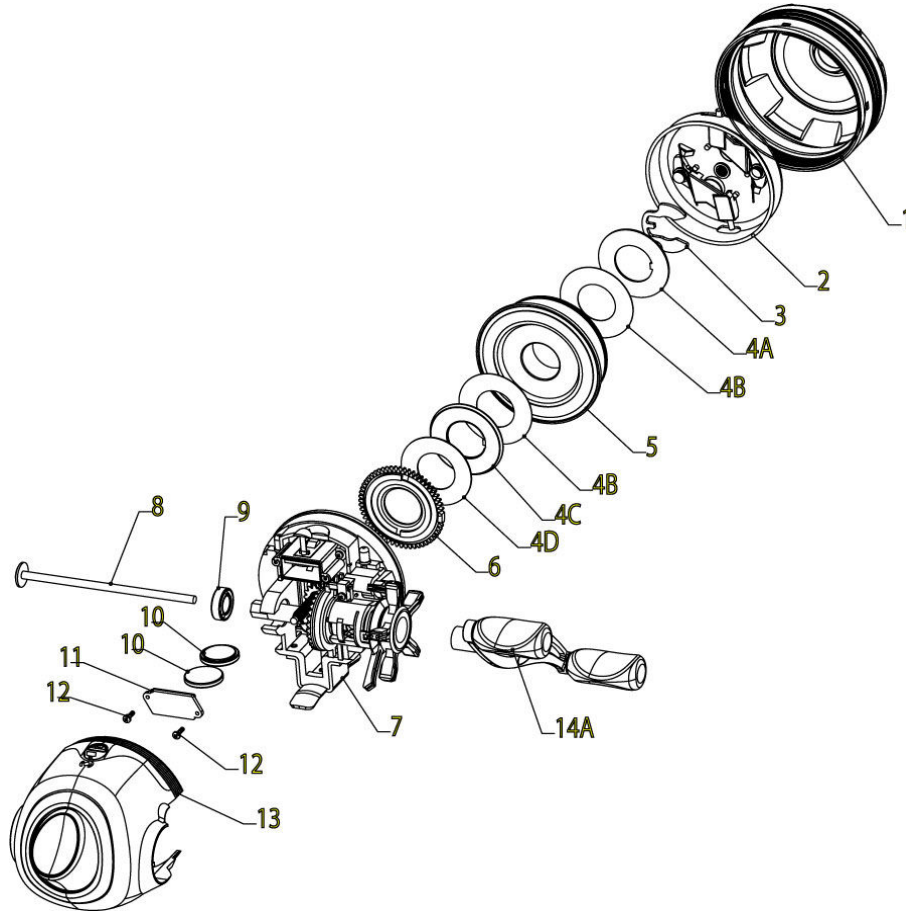

ZEBCO

HawgSeeker

Bite Alert

HawgSeeker Bite Alert Spincast Reel Part List

Key #	Description	Part No.	Key #	Description	Part No.
1	Front Cover Assembly	XE324-01	11	Module Cover Kit includes:	XE4154-01
2	Spinner Head Assembly	XE310-01		11A - Module Cover	
3	Spool Clip	XE034-01		11B - Module Cover Gasket	
4	Drag Washer Kit includes:	XE4108-01	12	M2 X 6 Screw	XE149-01
	4A - Keyed Drag Washer		13	Back Cover Assembly	XE323-01
	4B - Drag Washer		14	Crank Handle Kit includes:	XE4318-01
	4C - Tapered Drag Washer			14A - Crank Rod Handle Assembly	
	4D - Spring Washer			8 - Crank Rod Handle Assembly	
5	Spool Assembly	XE321-01			
6	Drag Cam	XE027-01			
7	Body Assembly	N/A			
8	Crank Rod	XE067-01			
9	Ball Bearing	XE026-01			
10	Battery, Lithium CR20-32	XE157-01			