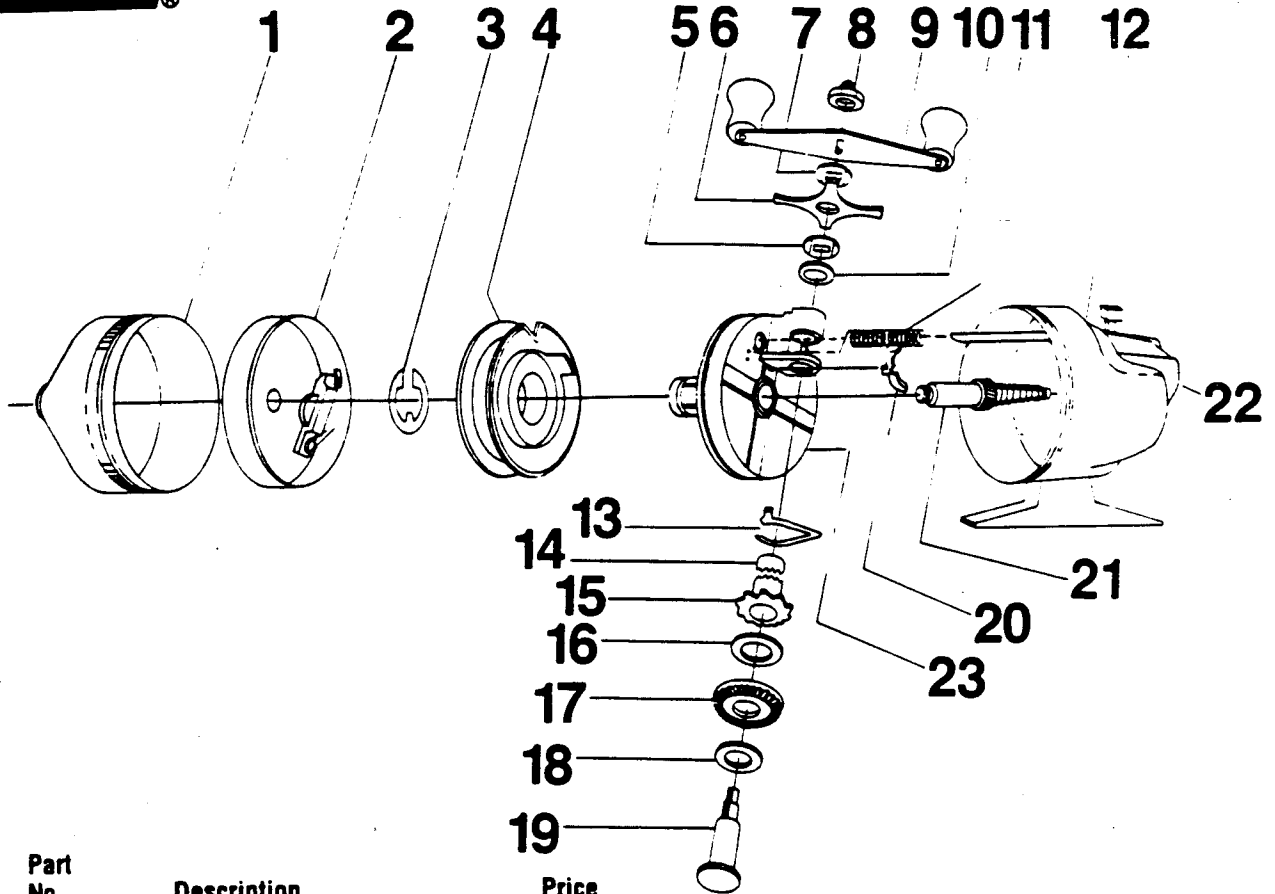

ZEBCO**CR60****DISCONTINUED**

Key No.	Part No.	Description	Price
1	JY324-9	FRONT COVER S/A	6.45
2	JY310	SPINNERHEAD	4.97
3	JY034	SPOOL CLIP	.44
4	HE021	SPOOL	2.14
4	HE321-6H	SPOOL WOUND W/6# HP LINE	5.21
7	DZ031	TENSION WASHER	.36
8	HE032	STAR DRAG	1.84
9	AZ003	CRANK NUT	.56
10	SY318-2	HANDLE ASSY.	2.59
11	DZ030	FLAT WASHER	.31
12	HE064	DEPTH PIN SPRING	.49
13	HE323-1	BACK COVER S/A	7.30
14	HE061	ANTI REVERSE DRAG	.91
15	HE026	SIDE BUSHING	1.23
16	DZ033	WASHER	.31
17	HE012	CRANK GEAR	1.53
18	DZ033	WASHER	.31
19	HE008	CRANK SHAFT	2.40
20	JY060	ANTI-REVERSE PAWL	.44
21	WY315-1	CENTER SHAFT ASSY.	4.41
22	HE009	THUMBSTOP	1.96
23	WY301-2	BODY	6.00

Prices subject to change without notice. Prices do not include postage and handling. Some parts may not be available.

PLEASE ORDER BY PART NUMBER

Rev. 5/93

Zebco Division Brunswick Corporation, Box 270, Tulsa, OK 74101 USA 918-836-5581