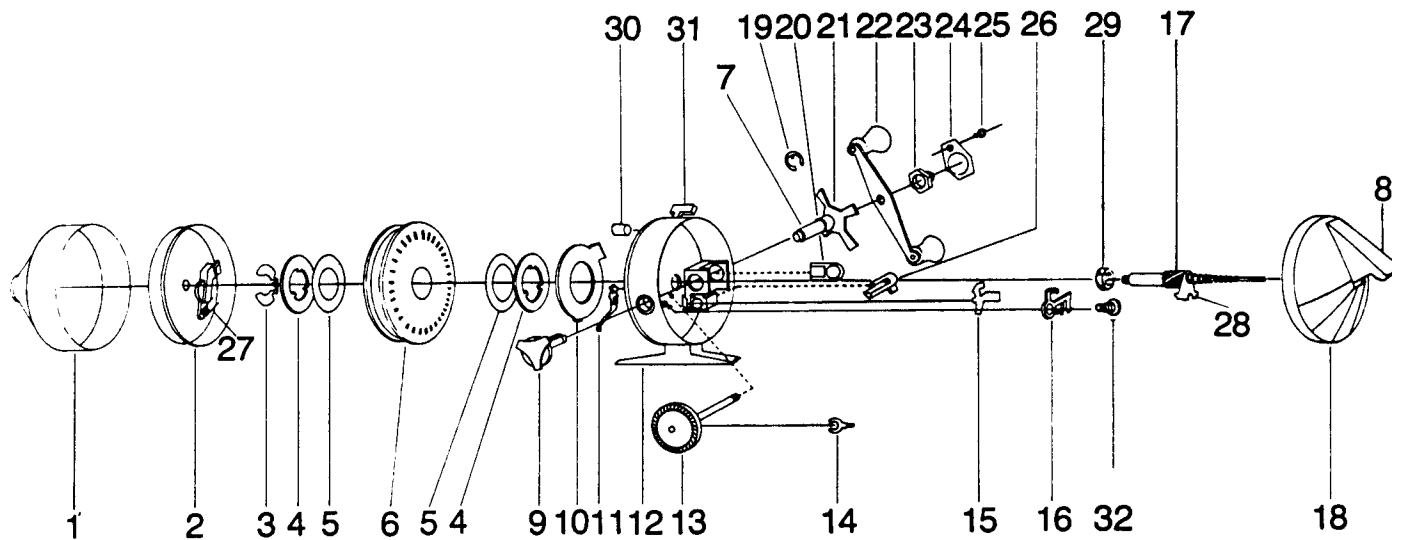

# ZEBCO® CGC1

Key No.	Part No.	Description	Price	Key No.	Part No.	Description	Price
1	KZ324-3	FRONT COVER ASSY.	8.60	27	JY049	PICKUP PIN ARM SPRING	.44
2	KZ310	SPINNER HEAD S/A	6.45	28	KZ065	ACTUATOR	.68
3	RY034-1	SPOOL RETAINER CLIP	.44	29	AZ028	BALL BEARING	6.63
4	CJ040-1	SPOOL WASHER (METAL)	.95	30	KZ169	SPOOL LOCK PLUNGER	.62
5	CJ108-1	FLAT WASHER	.38	31	KZ164	SPOOL LOCK LEVER	.42
6	KZ321-14H	WOUND SPOOL W/14# MONO HP	5.90	32	KZ086	DRIVE STUD	.36
7	KY026-5	CRANK BUSHING	2.83				
8	ME309	THUMB BRAKE	3.39				
9	KZ019	BAIT ALERT KNB	.49				
10	KZ027	CLUTCH RING	.85				
11	RY033	RATCHET SPRING	.49				
12	KZ301-3	BODY S/A	9.65				
13	KY308-2	CRANK SHAFT ASSY.	2.18				
14	JY061	PAWL ACTUATOR	.44				
15	KZ060	ACTUATOR PAWL	.56				
16	KZ014	BAIT CLICKER	.68				
17	KZ315-3	CENTER SHAFT ASSY.	3.80				
18	KZ323-3	BACK COVER ASSY.	9.13				
19	JY121	RETAINER CLIP	.38				
20	KZ054	DRAG ACTUATOR SLIDE	.99				
21	KZ032	DRAG STAR	1.36				
22	ME318-2	HANDLE ASSY.	4.65				
23	VY003	CRANK NUT	.56				
24	VY056	NUT LOCK	.25				
25	VY057	SCREW	.20				
26	RY002	ANTI-REVERSE KNOB	.74				

Prices subject to change without notice. Prices do not include postage and handling.

**PLEASE ORDER BY PART NUMBER**

Rev. 5/93

Zebco Division Brunswick Corporation, Box 270, Tulsa, OK 74101 USA 918-836-5581