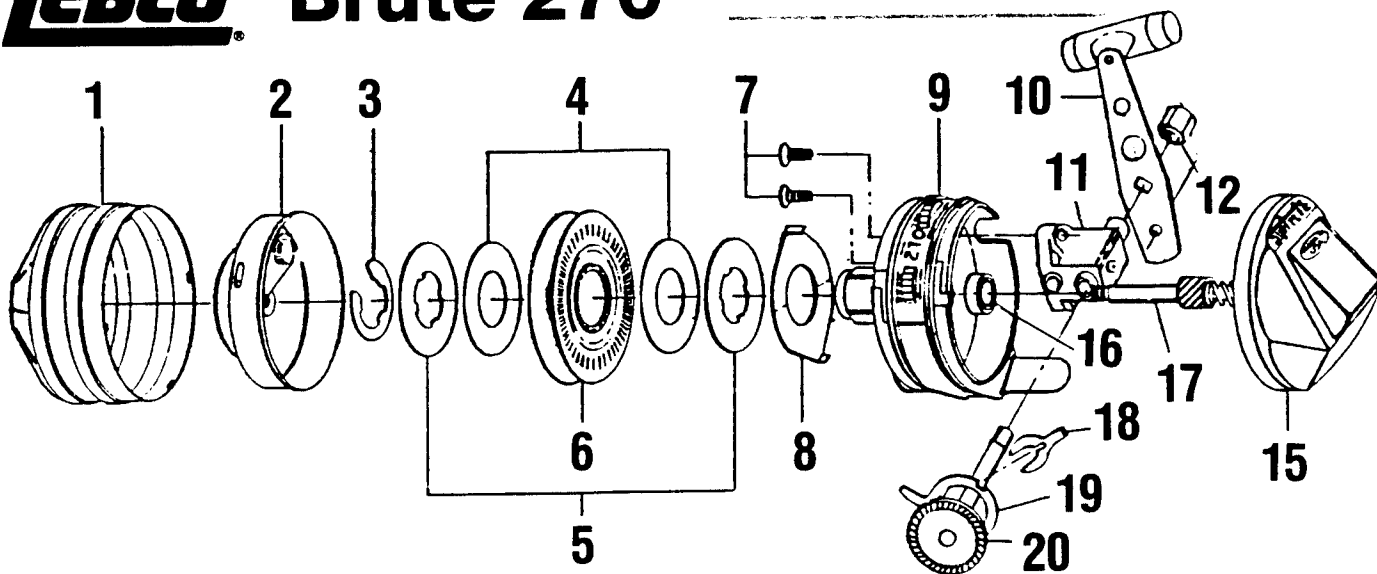

# ZEBCO Brute 270

(270)

KEY NO.	PART NO.	DESCRIPTION	PRICE	KEY NO.	PART NO.	DESCRIPTION	PRICE
1	TJ324	FRONT COVER SUB ASSY.	6.05	10	TJ318	HANDLE ASSY.	3.01
2	TJ310	SPINNERHEAD S/A	4.90	11	TJ316	PILLOW BLOCK S/A	2.71
3	TJ034	SPOOL CLIP	1.00	12	QZ003	CRANK NUT	.71
4	TJ108	FRICTION WASHER	.55	15	TJ323	BACK COVER S/A	2.11
5	TJ040	SPOOL WASHER	1.60	16	AZ028	BALL BEARING	6.61
6	TJ321	SPOOL W/LINE	6.45	17	TJ315	CENTER SHAFT S/A	3.91
7	TJ106	PILLOW BLOCK SCREW	.25	18	TJ061	ANTI-REVERSE DRAG	.41
8	TJ027	CLUTCH RING	2.05	19	TJ063	ANTI-REVERSE PAWL	.91
9	TJ301	BODY	4.40	20	TJ308	CRANK SHAFT S/A	2.31

Prices subject to change without notice. Prices do not include postage and handling.

**PLEASE ORDER BY PART NUMBER**

Rev. 6/94

Zebco Division Brunswick Corporation, Box 270, Tulsa, OK 74101 USA 918-836-5581