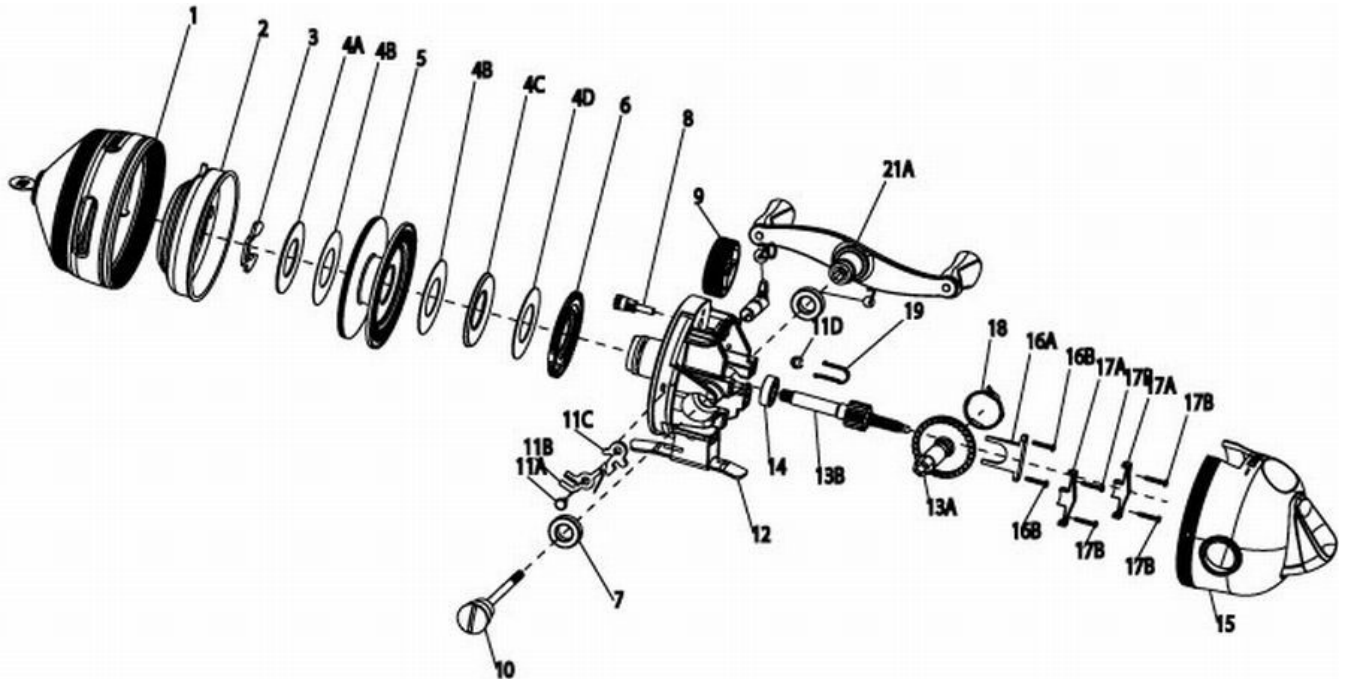

ZEBCO

808 Magnum

For parts and service

call toll free: 1-888-404-1119

www.mikesreelrepair.com

ZEBCO 808 MAGNUM Spincast Reel Part List

Key #	Description	Part No.	Key #	Description	Part No.
1	Front Cover Assembly	UZ324-01	12	Body Assembly	UZ301-01
2	Spinner Head Assembly	UZ310-01	13	Drive Gear & Pinion Kit includes:	UZ4012-01
3	Spool Clip	UZ034-01		13A - Drive Gear	
4	Drag Washer Kit includes:	UZ4108-01		13B - Pinion Assembly	
	4A - Keyed Drag Washer		14	Ball Bearing	UZ017-01
	4B - Drag Washer		15	Back Cover Assembly	UZ323-01
	4C - Tapered Drag Washer		16	Bearing Retainer Wedge Kit includes:	UZ4029-01
	4D - Spring Washer			16A - Wedge, Bearing Retainer	
5	Spool Assembly	UZ321-01		16B - Self Tapping Screw	
6	Drag Cam	UZ027-01	17	Bearing Cap Kit includes:	UZ4089-01
7	Bushing	UZ026-01		17A - Bearing Cap	
8	Drag Pinion	UZ054-01		17B - Self Tapping Screw	
9	Drag Wheel	UZ032-01	18	A/R Pawl Actuator	UZ062-01
10	Crank Rod	UZ067-01	19	Anti Reverse Switch Spring	UZ033-01
11	A/R Pawl Kit includes:	UZ4060-01	20	Bait Alert Switch	UZ002-01
	11A - A/R Pawl Pin		21	Crank Handle Kit includes:	UZ4318-01
	11B - A/R Click Spring			21A - Crank Handle Assembly	
	11C - A/R Pawl			10 - Crank Rod	
	11D - A/R Pawl Clip				