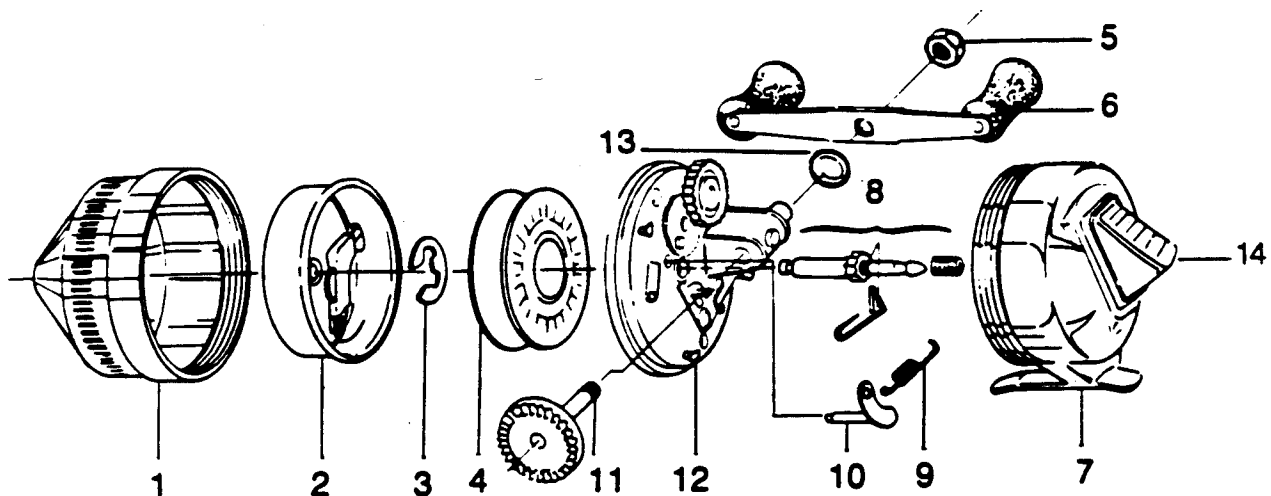

ZEBCO 808N

Key No.	Part No.	Description	Price
1	EE324-2	FRONT COVER S/A	4.00
2	EE310-1	SPINNERHEAD ASSY.	6.46
3	GZ034-1	SPOOL RETAINER CLIP	.57
4	FE021	SPOOL (EMPTY)	4.35
4	FE321-3	SPOOL W/20# HI PERF LINE	6.46
5	QZ003	CRANK NUT	.72
6	ME318-1	CRANK HANDLE S/A	5.74
7	EE323-4	BACK COVER S/A	5.90
8	FE315-1	CENTER SHAFT ASSY.	3.70
9	PZ085-1	CLUTCH SPRING	.61
10	PZ307-1	CLUTCH SHAFT	1.66
11	PZ308-1	CRANK SHAFT	4.79
12	PZ301-2	BODY S/A	5.03
13	FE086-2	CRANK SHAFT SPACER	.88
14	PY009	THUMB STOP	1.05

Prices subject to change without notice. Prices do not include postage and handling.

PLEASE ORDER BY PART NUMBER

Rev. 5/93

Zebco Division Brunswick Corporation, Box 270, Tulsa, OK 74101 USA 918-836-5581

BRUN