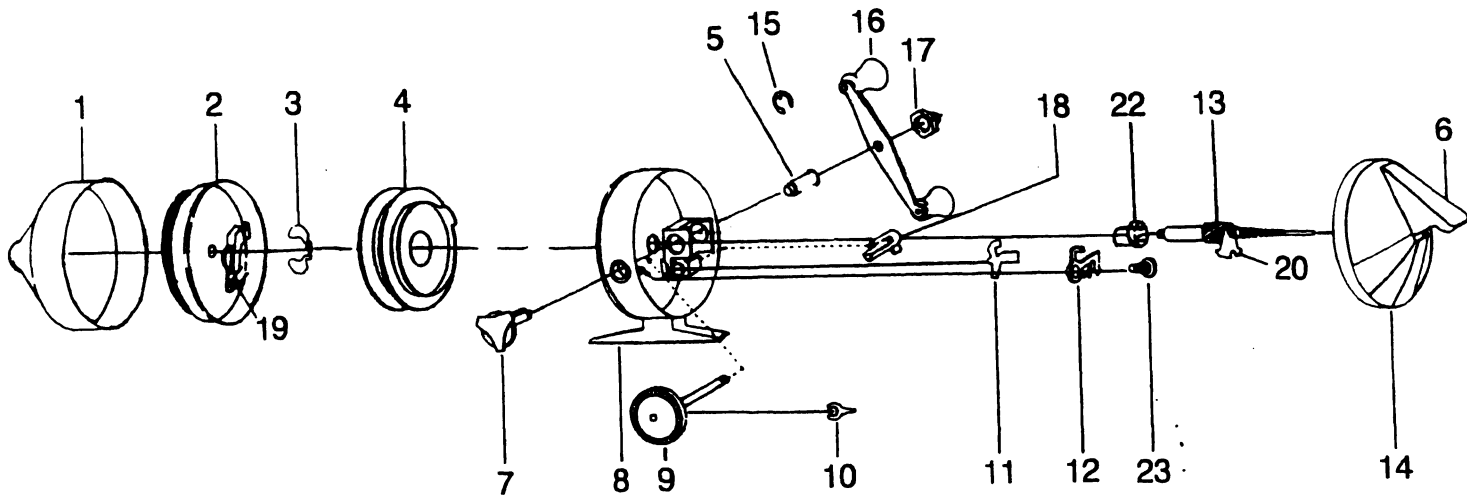

LEBCO® 733 HAWG

Key No.	Part No.	Description	Price
1	KZ324-2	FRONT COVER	5.90
2	KZ310	SPINNER HEAD S/A	6.45
3	RY034-1	SPOOL RETAINER CLIP	.44
4	GE021	SPOOL	3.38
4	GE321-20H	SPOOL WOUND 20# MONO HP	6.45
5	KY026-5	CRANK BUSHING	2.83
6	GE309	THUMBSTOP S/A	1.36
7	KZ019	BAIT ALERT KNB	.49
8	KZ301-2	BODY S/A	9.64
9	KY308-1	CRANK SHAFT S/A	3.20
10	JY061	PAWL ACTUATOR	.44
11	KZ060	ACTUATOR PAWL	.56
12	KZ014	BAIT CLICKER	.68
13	KZ315	CENTER SHAFT S/A	3.80
14	KZ323-2	BACKCOVER/THUMBSTOP S/A	5.83
15	JY121	RETAINER CLIP	.38
16	KZ318-3	CRANK HANDLE S/A	3.01
17	AZ003	CRANK NUT	.56
18	RY002	ANTI-REVERSE KNOB	.74
19	JY049	PICKUP PIN ARM SPRING	.44
20	KZ065	ACTUATOR	.68
22	GE017	CENTER BEARING	1.05
23	KZ086	DRIVE STUD	.36