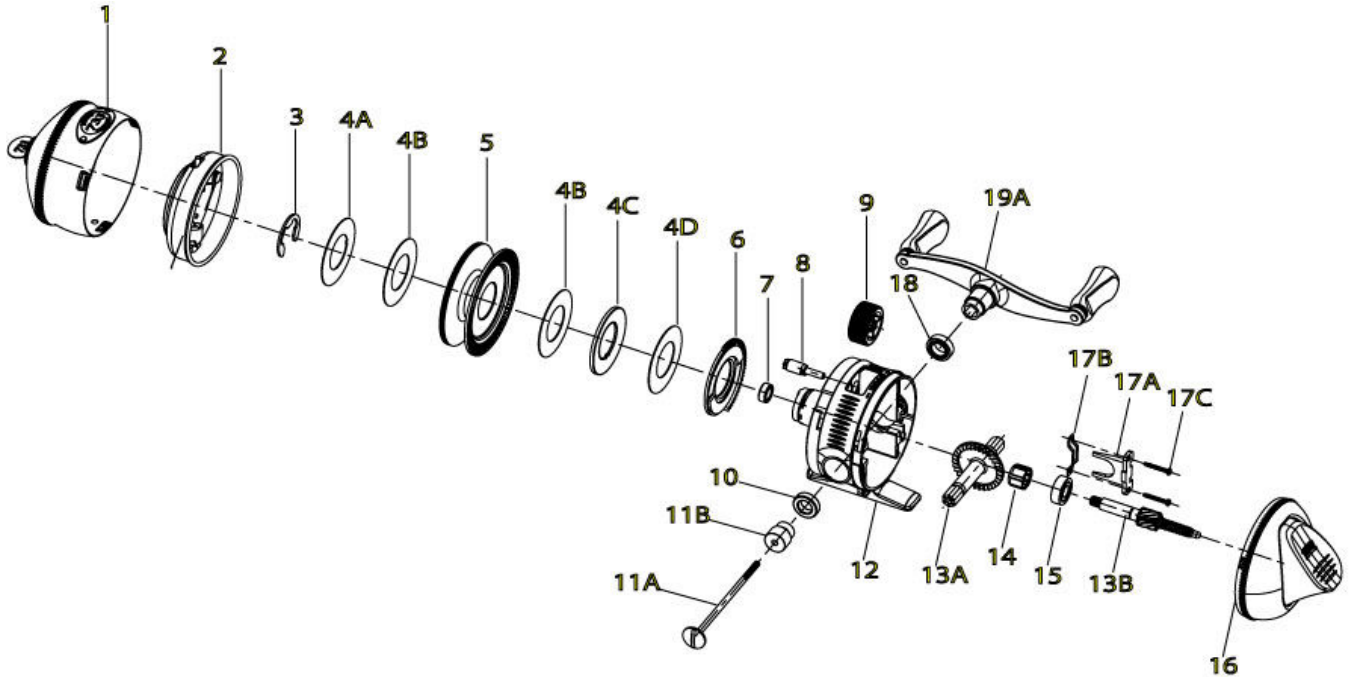

ZEBCO

Gold

733

ZEBSCO 733 Gold Spincast Reel Part List

Key #	Description	Part No.	Key #	Description	Part No.
1	Front Cover Assembly	LY324-03	13	Drive Gear & Pinion Kit includes:	LY4012-02
2	Spinner Head Assembly	LY310-02		13A - Drive Gear	
3	Spool Clip	LY034-01		13B - Pinion Assembly	
4	Drag Washer Kit includes:	LY4108-01	14	Clutch, Anti-Reverse	NR112-01
	4A - Keyed Drag Washer		15	Ball Bearing	LY017-01
	4B - Drag Washer		16	Back Cover Assembly	LY323-01
	4C - Tapered Drag Washer		17	Bearing Retainer Wedge Kit includes:	LY4029-01
	4D - Spring Washer			17A - Wedge, Bearing Retainer	
5	Spool Assembly	LY321-01		17B - Wedge Spring	
6	Drag Cam	LY027-01		17C - Self Tapping Screw	
7	Bushing	LY097-01	18	Ball Bearing	LY030-01
8	Drag Pinion	LY054-01	19	Crank Handle Kit includes:	LY4318-01
9	Drag Wheel	LY032-01		19A - Crank Handle Assembly	
10	Bushing	LY026-01		11A - Crank Rod	
11	Crank Rod Kit includes:	LY4067-01		11B - Crank Rod Spacer	
	11A - Crank Rod				
	11B - Crank Rod Spacer				
12	Body Assembly	LY301-03			