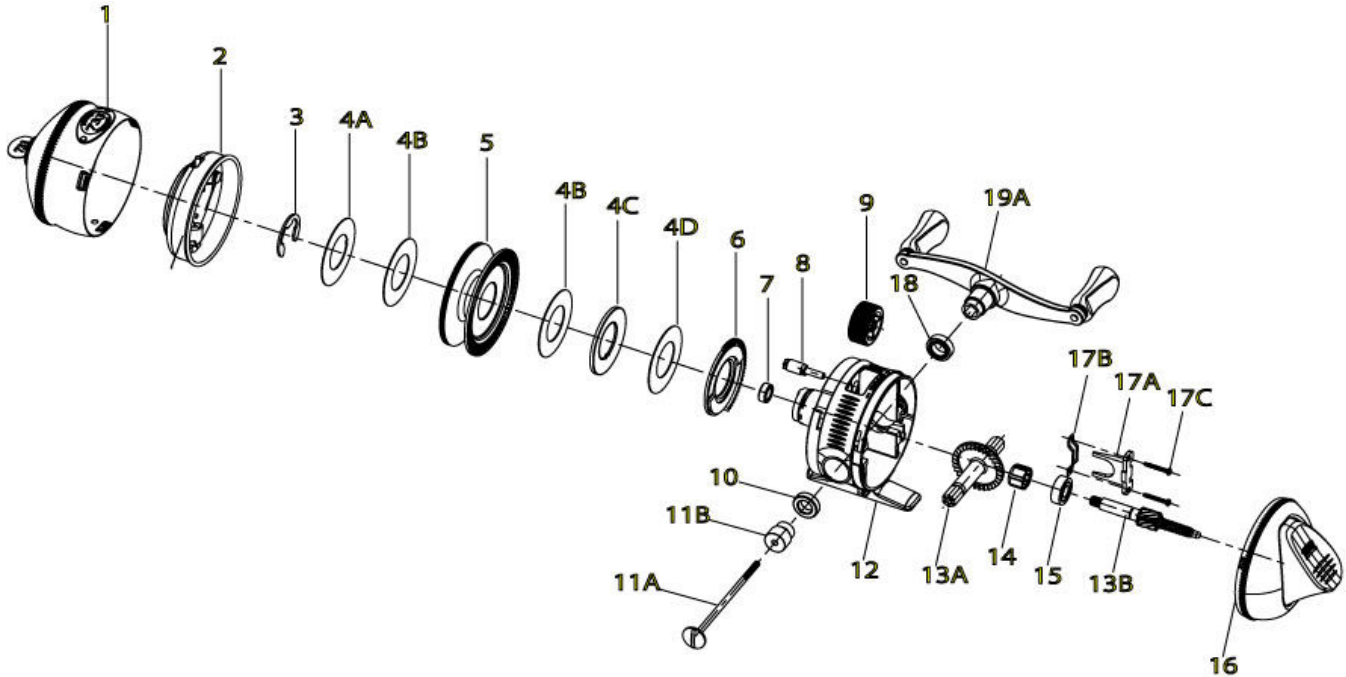

ZEBCO

Gold

733

For parts and service
 call toll free: 1-888-404-1119
 www.mikesreelrepair.com

ZEBCO 733 Gold Spincast Reel Part List

Key #	Description	Part No.	Key #	Description	Part No.
1	Front Cover Assembly	LY324-03	13	Drive Gear & Pinion Kit includes:	LY4012-02
2	Spinner Head Assembly	LY310-02		13A - Drive Gear	
3	Spool Clip	LY034-01		13B - Pinion Assembly	
4	Drag Washer Kit includes:	LY4108-01	14	Clutch, Anti-Reverse	NR112-01
	4A - Keyed Drag Washer		15	Ball Bearing	LY017-01
	4B - Drag Washer		16	Back Cover Assembly	LY323-01
	4C - Tapered Drag Washer		17	Bearing Retainer Wedge Kit includes:	LY4029-01
	4D - Spring Washer			17A - Wedge, Bearing Retainer	
5	Spool Assembly	LY321-01		17B - Wedge Spring	
6	Drag Cam	LY027-01		17C - Self Tapping Screw	
7	Bushing	LY097-01	18	Ball Bearing	LY030-01
8	Drag Pinion	LY054-01	19	Crank Handle Kit includes:	LY4318-01
9	Drag Wheel	LY032-01		19A - Crank Handle Assembly	
10	Bushing	LY026-01		11A - Crank Rod	
11	Crank Rod Kit includes:	LY4067-01		11B - Crank Rod Spacer	
	11A - Crank Rod				
	11B - Crank Rod Spacer				
12	Body Assembly	LY301-03			