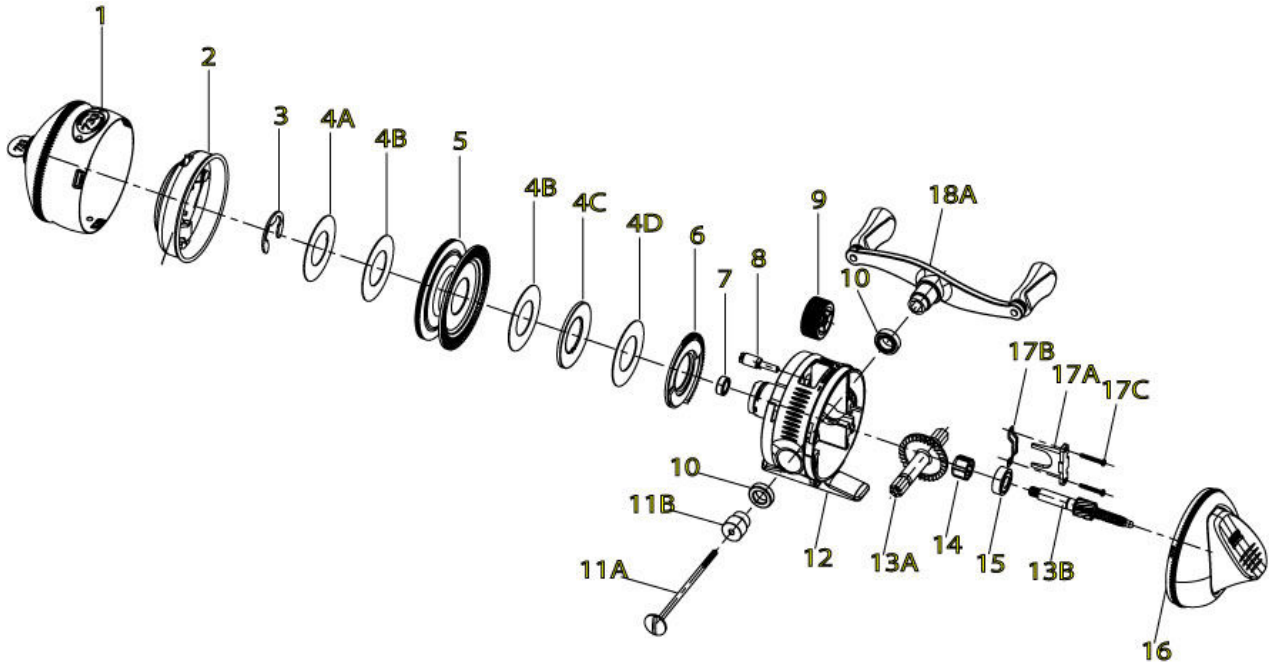

ZEBCO

Platinum

733

For parts and service
call toll free: 1-888-404-1119
www.mikesreelrepair.com

ZEBCO 733 Platinum Spincast Reel Part List

Key #	Description	Part No.	Key #	Description	Part No.
1	Front Cover Assembly	VZ324-01	13	Drive Gear & Pinion Kit includes:	VZ4012-01
2	Spinner Head Assembly	VZ310-01		13A - Drive Gear	
3	Spool Clip	VZ034-01		13B - Pinion Assembly	
4	Drag Washer Kit includes:	VZ4108-01	14	Clutch, Anti-Reverse	NR112-01
	4A - Keyed Drag Washer		15	Stainless Steel Ball Bearing	VZ017-01
	4B - Drag Washer		16	Back Cover Assembly	VZ323-01
	4C - Tapered Drag Washer		17	Bearing Retainer Wedge Kit includes:	VZ4029-01
	4D - Spring Washer			17A - Wedge, Bearing Retainer	
5	Spool Assembly	VZ321-01		17B - Wedge Spring	
6	Drag Cam	VZ027-01		17C - Self Tapping Screw	
7	Stainless Steel Ball Bearing	VZ097-01	18	Crank Handle Kit includes:	VZ4318-01
8	Drag Pinion	VZ054-01		18A - Crank Handle Assembly	
9	Drag Wheel	VZ032-01		11A - Crank Rod	
10	Stainless Steel Ball Bearing	VZ030-01		11B - Crank Rod Spacer	
11	Crank Rod Kit includes:	VZ4067-01			
	11A - Crank Rod				
	11B - Crank Rod Spacer				
12	Body Assembly	VZ301-01			