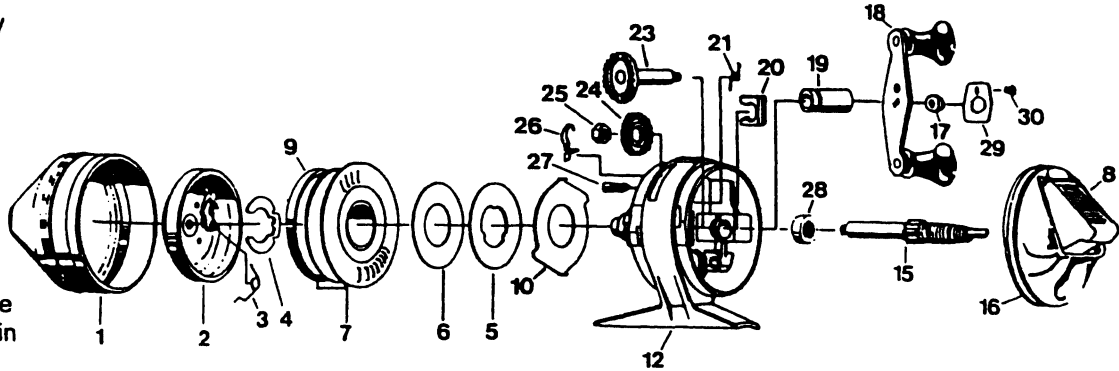

33CLA / 50CL

SPECIFICATIONS:

Medium Freshwater
 100 yds./10lb. Line Capacity
 3.0:1 Ratio
 Weight: 8.0 oz.

FEATURES:

Continuous Anti-Reverse
 Helical-cut, extra hard
 Magnum Gears
 Magnum Drag System
 Dual Grip Power Handle
 Fiberglass-reinforced Frame
 Cut-proof ceramic pickup pin
 Color: 33CLA - Gold
 50CL - Black

50CL PARTS LIST

Key No.	Part No.	Description	Price
1	VY324-05	Front Cover	2.25
2	RY310-01	Spinnerhead Assy	4.49
3	RY049-01F	Spring - Pickup Arm	.45
4	RY034-01A	Spool Retainer Clip	.45
5	CJ040-01A	Spool Washer Metal	.98
6	CJ108-101A	Flat Washer	.39
7	RY321-04	Spool w/10# Line	5.75
8	JE309-02	Thumb Stop Assy	2.84
9	RY036-01	Spool Lip	.64
10	RY027-01F	Clutch Ring	.98
12	VY301-04	Body Assy (Includes A/R Clutch)	10.35
15	JE315-02	Center Shaft Assembly	2.83
16	VY323-03	Back Cover	2.45
17	VY003-01B	Crank Nut	.58
18	KZ318-14	Crank Handle	2.35
19	RY026-01H	Crank Bushing	.58
20	RY029-01C	Bearing Retainer Clip	.32
21	RY064-01C	Drag Adjustment Spring	.45
23	RY308-04	Crank Shaft Assy	1.15
24	RY332-01	Drag Wheel Assy	.55
25	RY077-01	Hex Nut	.45
26	RY033-01D	Spool Click Spring	.50
27	BJ054-02C	Clutch Screw	.68
28	VY017-01A	Center Bushing	.60
29	RY031-01	Lock Washer	.26
30	N/A		