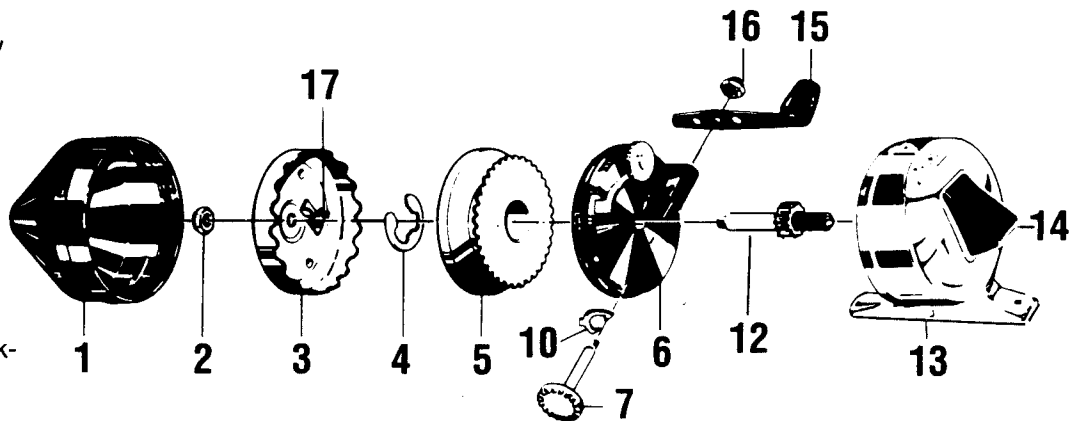

404E

SPECIFICATIONS:

Heavy Freshwater
 75 yds./15 lb. Line Capacity
 2.5:1 Ratio
 6.6 oz. Weight

FEATURES:

Adjustable, spring-loaded front drag
 All-metal helical gears
 Tough ABS housing
 Stainless-steel 20-point pick-up system
 On/Off anti-reverse
 Color: Brown/Beige

Key No.	Part No.	Description	Price	Key No.	Part No.	Description	Price
1	EZ324-09	Front Cover S/A	1.17				
2	JZ006-01	Spinnerhead Nut	.45				
3	EZ310-01	Spinnerhead S/A	2.78				
4	XZ034-01	Spool Clip	.34				
5	EZ321-01	Wnd Spool 15# Prem. Line	3.35				
6	EZ301-02	Body	2.84				
7	EZ308-01	Crank Gear S/A w/Pawl	1.87				
10	EZ014	Pawl Actuator	.45				
12	EZ315-01	Center Shaft S/A	2.50				
13	EZ323-08	Back Cover S/A	3.07				
14	XZ009-02	Thumbstop - Molded	.63				
15	OK318-01	Crank Handle S/A	1.90				
16	AZ003-01	Crank Nut	.58				
17	EZ027-01	Spinnerhead Spring	.34				