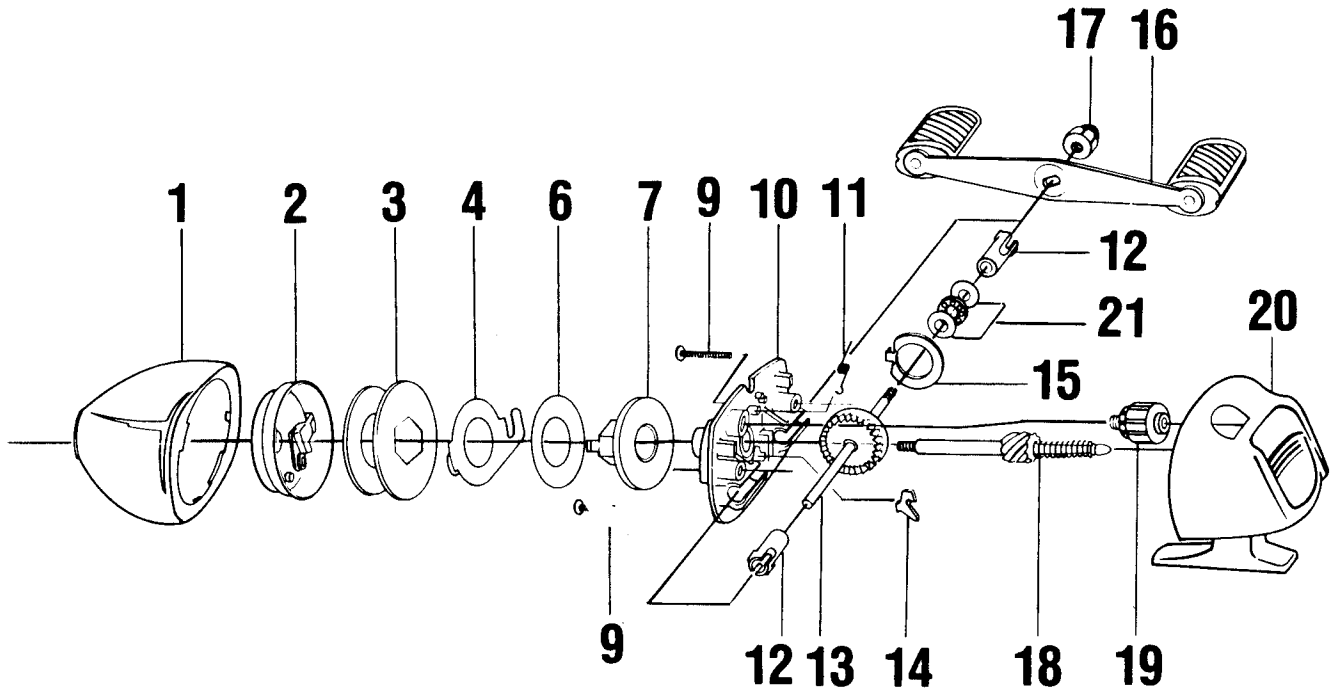

ZEBCO® 357

Key No.	Part No.	Description	Price
1	KE324-2	FRONT COVER ASSY.	6.38
2	KE310	SPINNERHEAD ASSY.	4.45
3	KE021	SPOOL	2.14
3	KE321-2	SPOOL W/10# H.P. LINE	5.21
4	KE027	CLUTCH RING	1.56
6	JY108	DRAG WASHER	.37
7	KE189	SPOOL CARRIER	1.77
9	KE126	SCREWS (2)	.48
10	DE301	BODY ASSY.	10.66
11	BE064	CLICK SPRING	.70
12	KE026	CRANK BUSHING (2)	.97
13	KE308	CRANKSHAFT ASSY.	3.32
14	KE060	ANTI-REVERSE PAWL	.54
15	KE061	ANTI-REVERSE ACTUATOR	.54
16	KE318-4	HANDLE ASSY.	5.73
17	AZ003	CRANK NUT	.56
18	KE315	CENTERSHAFT ASSY.	6.53
19	KE032	DRAG ADJUSTMENT WHEEL	3.32
20	KE323-2	BACK COVER ASSY.	6.16
21	KE030	THRUST BEARING	5.89
22	KE054	DRAG SCREW	.54
23	BE064	CLICK SPRING	.70

Prices subject to change without notice. Prices do not include postage and handling.

PLEASE ORDER BY PART NUMBER

Rev. 5/93

Zebco Division Brunswick Corporation, Box 270, Tulsa, OK 74101 USA 918-836-5581