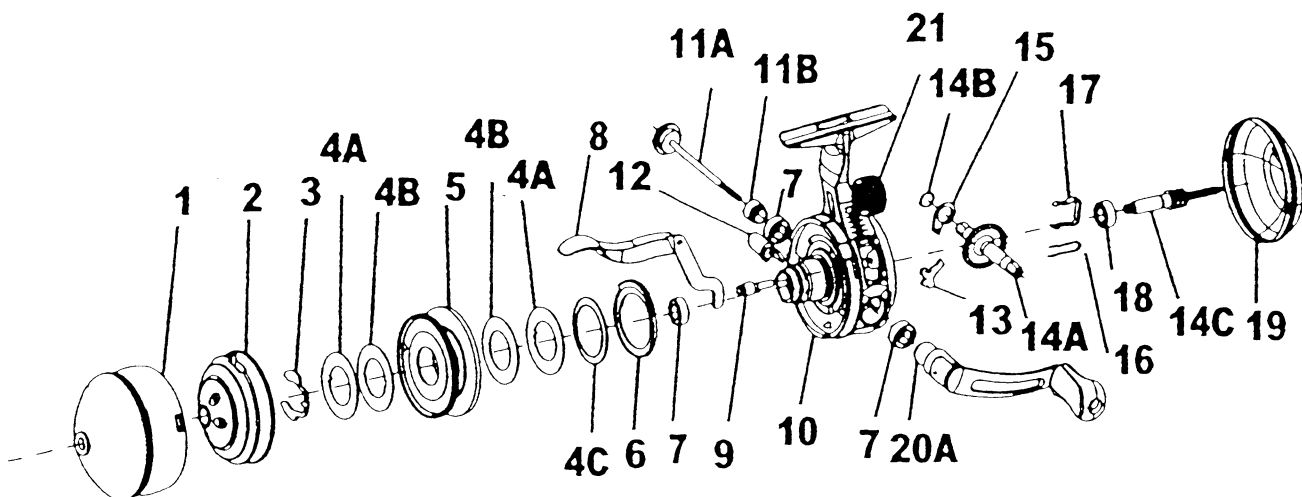

Parts List & Diagram

Zebco 33 Tricaerspin Authentic Spincast Reel Part List

Key #	Description	Part No.	Key #	Description	Part No.
1	Front Cover	GY024-01	13	Anti-Reverse Pawl	EY060-01
2	Spinner Head Assembly	EY310-01	14	Drive Gear Kit includes	EY4012-01
3	Spool Clip	EY034-01		14A - Drive Gear	
4	Drag Washer Kit includes:	EY4108-01		14B - Gear Shim Washer	
	4A - Keyed Drag Washer			14C - Center Shaft Assembly	
	4B - Drag Washer		15	Anti-Reverse Actuator	EY061-01
	4C - Wave Washer		16	Anti-Reverse Switch Spring	EY017-01
5	Spool Assembly	EY321-01	17	Bearing Retainer Clip	EY029-01
6	Drag Cam	EY027-01	18	Ball Bearing	EY030-01
7	Bushing	EY026-01	19	Back Cover Assembly	GY323-01
8	Trigger Assembly	GY009-01	20	Crank Handle Kit includes:	GY4318-01
9	Drag Pinion	EY054-01		20A - Folding Handle Assembly	
10	Body Assembly	GY301-01		11A - Crank Rod	
11	Crank Rod Kit includes:	GY4067-01		11B - Crank Rod Spacer	
	11A - Crank Rod		21	Drag Adj. Wheel	EY032-01
	11B - Crank Rod Spacer				
12	Anti-Reverse Switch	EY002-01			

**33T Authentic
Owner's Manual**