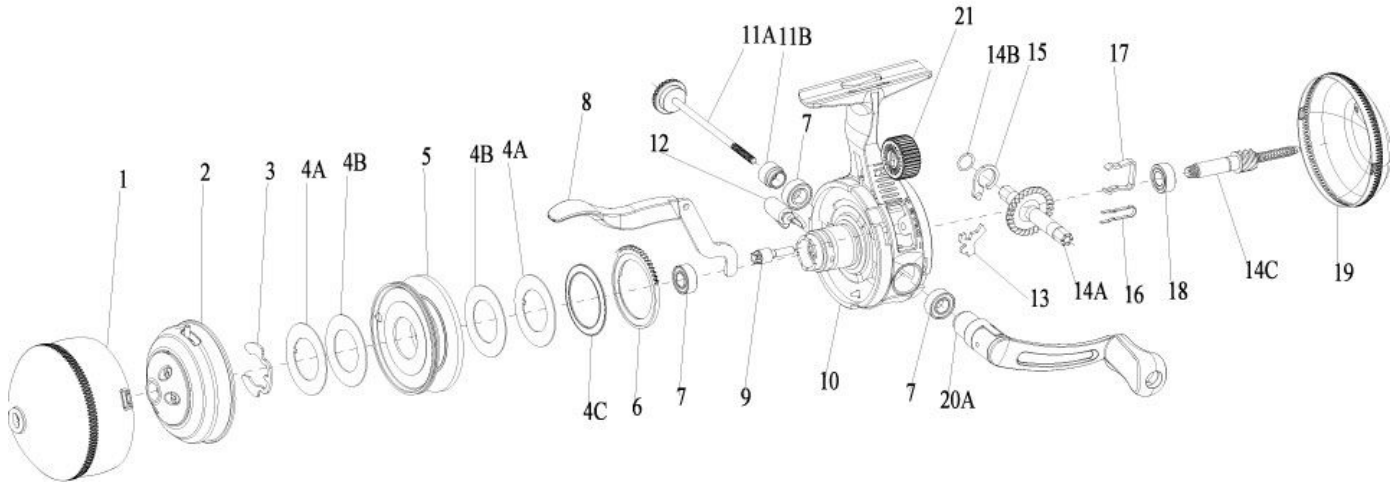

ZEBCO

Authentic

33T

Zebco 33 Triggerspin Authentic Spincast Reel Part List

Key #	Description	Part No.	Key #	Description	Part No.
1	Front Cover	GY024-01	13	Anti-Reverse Pawl	EY060-01
2	Spinner Head Assembly	EY310-03	14	Drive Gear Kit includes	EY4012-01
3	Spool Clip	EY034-01		14A - Drive Gear	
4	Drag Washer Kit includes:	EY4108-01		14B - Gear Shim Washer	
	4A - Keyed Drag Washer			14C - Center Shaft Assembly	
	4B - Drag Washer		15	Anti-Reverse Actuator	EY061-01
	4C - Wave Washer		16	Anti-Reverse Switch Spring	EY017-01
5	Spool Assembly	EY321-01	17	Bearing Retainer Clip	EY029-01
6	Drag Cam	EY027-01	18	Ball Bearing	EY030-01
7	Bushing	EY026-01	19	Back Cover Assembly	GY323-01
8	Trigger Assembly	GY009-01	20	Crank Handle Kit includes:	GY4318-01
9	Drag Pinion	EY054-01		20A - Folding Handle Assembly	
10	Body Assembly	GY301-01		11A - Crank Rod	
11	Crank Rod Kit includes:	GY4067-01		11B - Crank Rod Spacer	
	11A - Crank Rod		21	Drag Adj. Wheel	EY032-01
	11B - Crank Rod Spacer				
12	Anti-Reverse Switch	EY002-01			