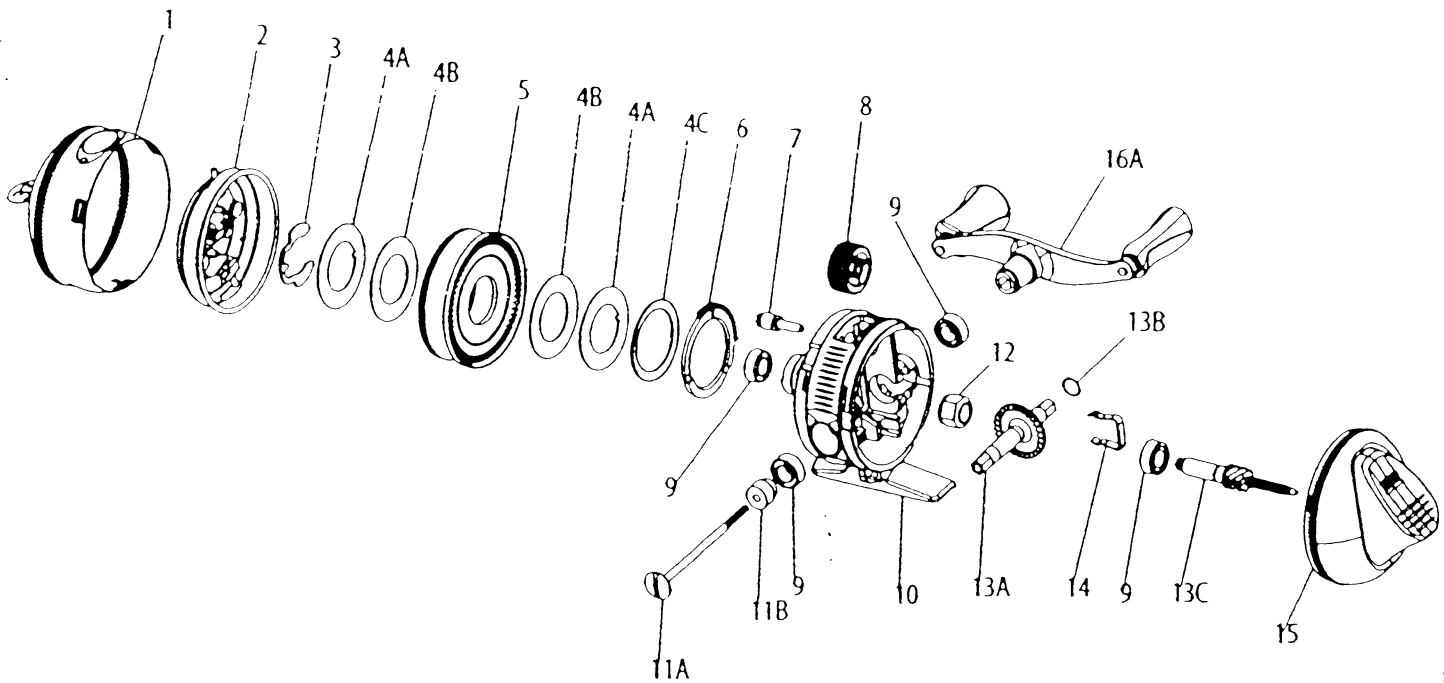

# Parts List & Diagram

## Zebco 33 Platinum Spincast Reel Part List

Key #	Description	Part No.	Key #	Description	Part No.
1	Front Cover Assembly	FY324-01	13	Drive Gear Kit includes	FY4012-01
2	Spinner Head Assembly	EY310-01		13A - Drive Gear	
3	Spool Clip	EY034-01		13B - Gear Shim Washer	
4	Drag Washer Kit includes:	EY4108-01		13C - Center Shaft Assembly	
	4A - Keyed Drag Washer		14	Bearing Retainer Clip	EY029-01
	4B - Drag Washer		15	Back Cover Assembly	FY323-01
	4C - Wave Washer		16	Crank Handle Kit includes:	FY4318-01
5	Spool Assembly	EY321-01		16A - Crank Rod Handle Assembly	
6	Drag Cam	EY027-01		11A - Crank Rod	
7	Drag Pinion	EY054-01		11B - Crank Rod Spacer	
8	Drag Adj. Wheel	EY032-01			
9	Stainless Steel Ball Bearing	FY030-01			
10	Body Assembly	FY301-01			
11	Crank Rod Kit includes:	EY4067-01			
	11A - Crank Rod				
	11B - Crank Rod Spacer				
12	Anti-Reverse Clutch	EY112-01			

**33<sup>rd</sup> Platinum Spincast  
Owner's Manual**