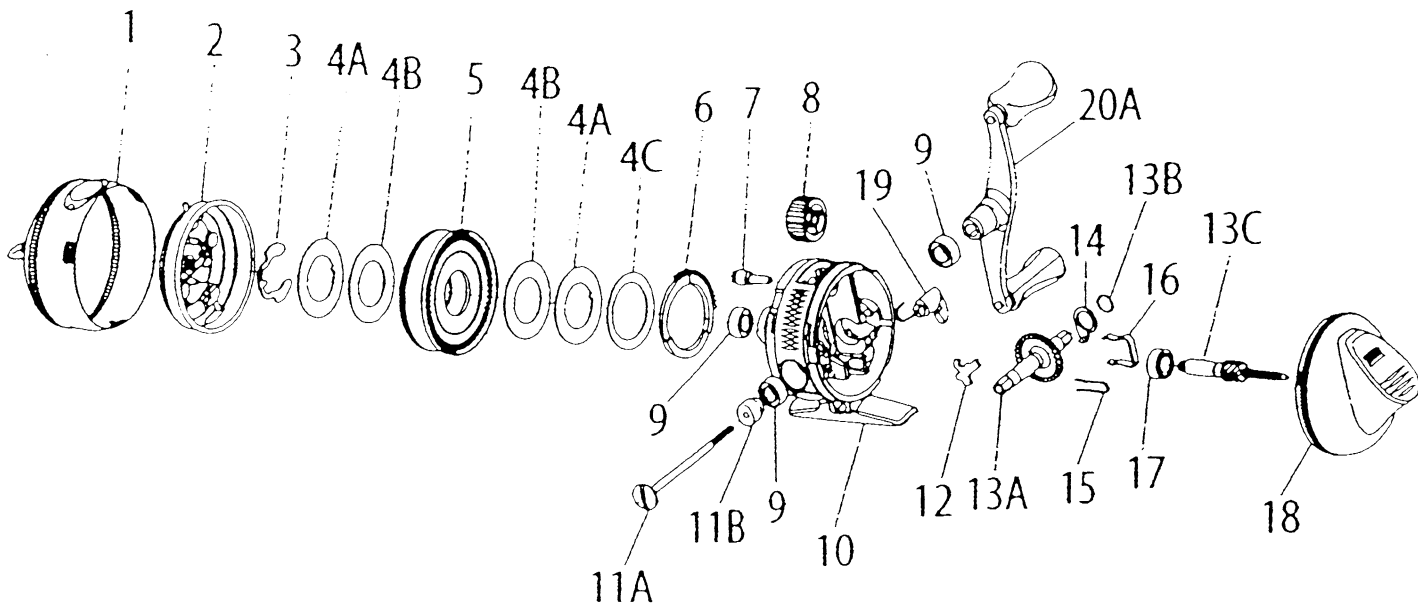

Parts List & Diagram

Zebco 33 Authentic Spincast Reel Part List

| Key # | Description | Part No. | Key # | Description | Part No. |
|-------|---------------------------|-----------|-------|---------------------------------|-----------|
| 1 | Front Cover Assembly | EY324-01 | 13 | Drive Gear Kit includes | EY4012-01 |
| 2 | Spinner Head Assembly | EY310-01 | | 13A - Drive Gear | |
| | Spool Clip | EY034-01 | | 13B - Gear Shim Washer | |
| 4 | Drag Washer Kit includes: | EY4108-01 | | 13C - Center Shaft Assembly | |
| | 4A - Keyed Drag Washer | | 14 | Anti-Reverse Actuator | EY061-01 |
| | 4B - Drag Washer | | 15 | Anti-Reverse Switch Spring | EY017-01 |
| | 4C - Wave Washer | | 16 | Bearing Retainer Clip | EY029-01 |
| 5 | Spool Assembly | EY321-01 | 17 | Ball Bearing | EY030-01 |
| 6 | Drag Cam | EY027-01 | 18 | Back Cover Assembly | EY323-01 |
| 7 | Drag Pinion | EY054-01 | 19 | Anti-Reverse Switch | EY002-01 |
| 8 | Drag Adj. Wheel | EY032-01 | 20 | Crank Handle Kit includes: | EY4318-01 |
| 9 | Bushing | EY026-01 | | 20A - Crank Rod Handle Assembly | |
| 10 | Body Assembly | EY301-01 | | 11A - Crank Rod | |
| 11 | Crank Rod Kit includes: | EY4067-01 | | 11B - Crank Rod Spacer | |
| | 11A - Crank Rod | | | | |
| | 11B - Crank Rod Spacer | | | | |
| 12 | Anti-Reverse Pawl | EY060-01 | | | |