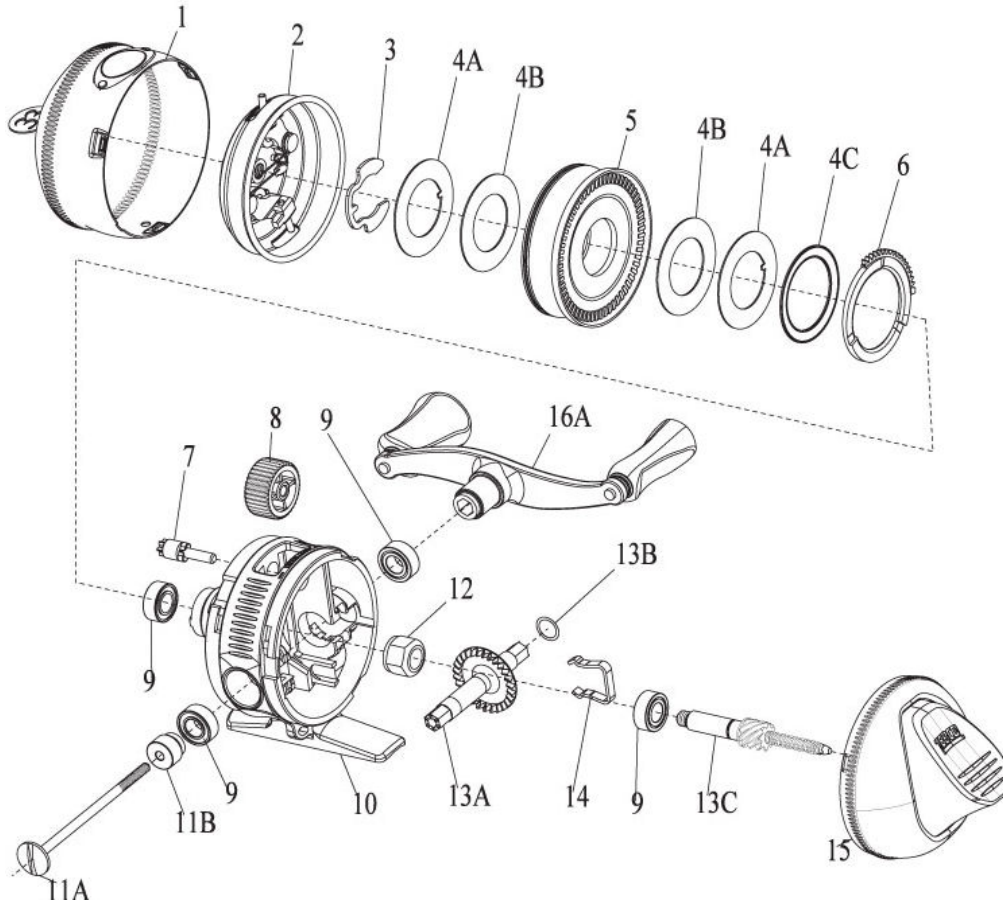

ZEBCO

Platinum

33

Zebco 33 Platinum Spincast Reel Part List

Key #	Description	Part No.	Key #	Description	Part No.
1	Front Cover Assembly	FY324-01	11	Crank Rod Kit includes:	EY4067-01
2	Spinner Head Assembly	EY310-03		11A - Crank Rod	
3	Spool Clip	EY034-01		11B - Crank Rod Spacer	
4	Drag Washer Kit includes: 4A - Keyed Drag Washer 4B - Drag Washer 4C - Wave Washer	EY4108-01	12	Anti-Reverse Clutch	EY112-01
5	Spool Assembly	EY321-01	13	Drive Gear Kit includes 13A - Drive Gear 13B - Gear Shim Washer 13C - Center Shaft Assembly	FY4012-01
6	Drag Cam	EY027-01	14	Bearing Retainer Clip	EY029-01
7	Drag Pinion	EY054-01	15	Back Cover Assembly	FY323-01
8	Drag Adj. Wheel	EY032-01	16	Crank Handle Kit includes:	FY4318-01
9	Stainless Steel Ball Bearing	FY030-01		16A - Crank Rod Handle Assembly	
10	Body Assembly	FY301-01		11A - Crank Rod	
				11B - Crank Rod Spacer	