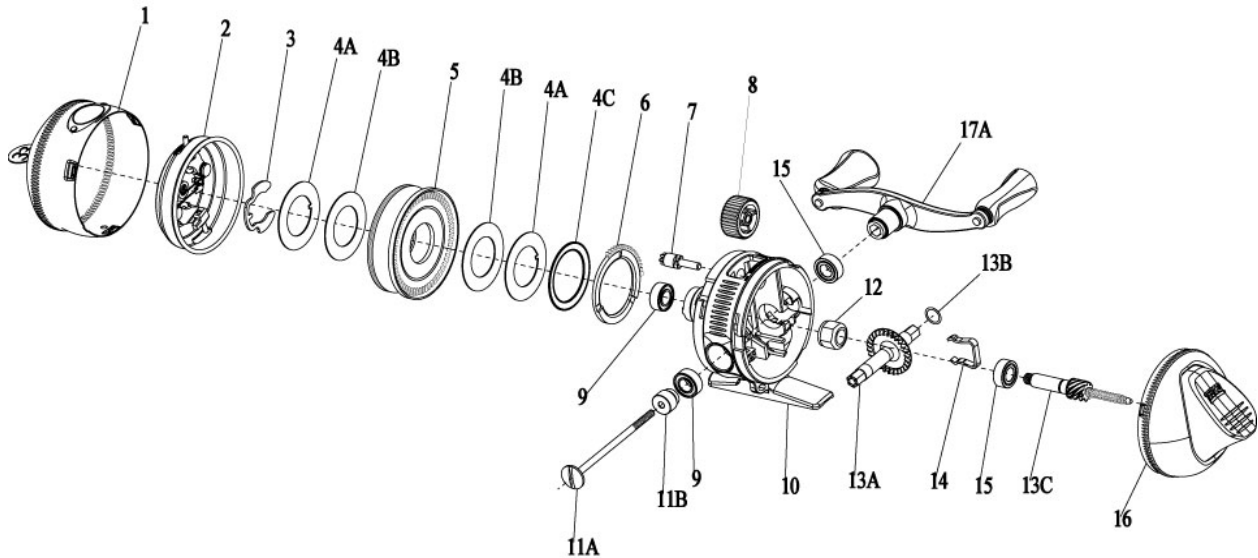

## 33 Gold

### Zebco 33 Gold Spincast Reel Part List

Key #	Description	Part No.	Key #	Description	Part No.
1	Front Cover Assembly	N/A	13	Drive Gear Kit includes	EY4012-01
2	Spinner Head Assembly	EY310-03		13A - Drive Gear	
3	Spool Clip	EY034-01		13B - Gear Shim Washer	
4	Drag Washer Kit includes	EY4108-01		13C - Center Shaft Assembly	
	4A - Keyed Drag Washer		14	Bearing Retainer Clip	EY029-01
	4B - Drag Washer		15	Ball Bearing	EY030-01
	4C - Wave Washer		16	Back Cover Assembly	EY323-01
5	Spool Assembly	EY321-01	17	Crank Handle Kit includes:	EY4318-02
6	Drag Cam	EY027-01		17A - Crank Rod Handle Assembly	
7	Drag Pinion	EY054-01		11A - Crank Rod	
8	Drag Adj. Wheel	EY032-01		11B - Crank Rod Spacer	
9	Bushing	EY026-01			
10	Body Assembly	N/A			
11	Crank Rod Kit includes:	EY4067-01			
	11A - Crank Rod				
	11B - Crank Rod Spacer				
12	Anti-Reverse Clutch	EY112-01			