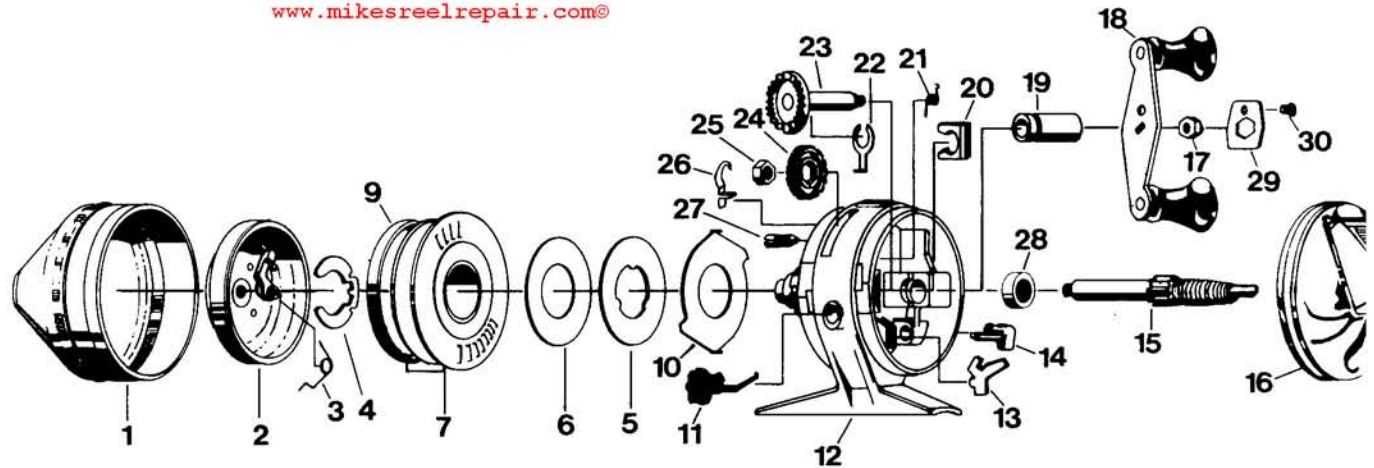

# TEBCO® 33 CLASSIC

For Parts & Service  
Call 1-888-404-1119  
[www.mikesreelrepair.com](http://www.mikesreelrepair.com)

Key No.	Part No.	Description
1	VY324	FRONT COVER
2	RY310-1	SPINNERHEAD ASSY.
3	RY049	SPRING - PICKUP ARM
4	RY034-1	SPOOL RETAINER CLIP
5	CJ040-1	SPOOL WASHER (METAL)
6	CJ108-1	FLAT WASHER
7	RY021-1	SPOOL (EMPTY)
7	RY321-10H	WOUND SPOOL 10# MONO H.P.
8	VY309	THUMB STOP S/A
9	RY036-1	SPOOL LIP
10	RY027-1	CLUTCH RING
11	RY014-1	BAIT CLICK
12	VY301-3	BODY
13	RY060-1	ANTI-REVERSE PAWL
14	RY002	ANTI-REVERSE KNOB
15	RY315-1	CENTER SHAFT
16	VY323	BACK COVER S/A
17	VY003	CRANK NUT
18	KZ318-6	HANDLE ASSY
19	RY026-1	CRANK BEARING
20	RY029-1	BEARING RETAINER CLIP
21	RY064-1	DRAG ADJUSTMENT SPRING
22	JY061	PAWL ACTUATOR
23	RY308	CRANK SHAFT ASSY
24	RY332-2	DRAG WHEEL ASSY.
25	RY077-1	HEX NUT

Key No.	Part No.	Description
26	RY033	RATCHET SPRING
27	BJ054-2	CLUTCH SCREW
28	RY030	BALL BEARING
29	VY056	NUT LOCK
30	VY057	SCREW

For Parts & Service  
Call 1-888-404-1119  
[www.mikesreelrepair.com](http://www.mikesreelrepair.com)