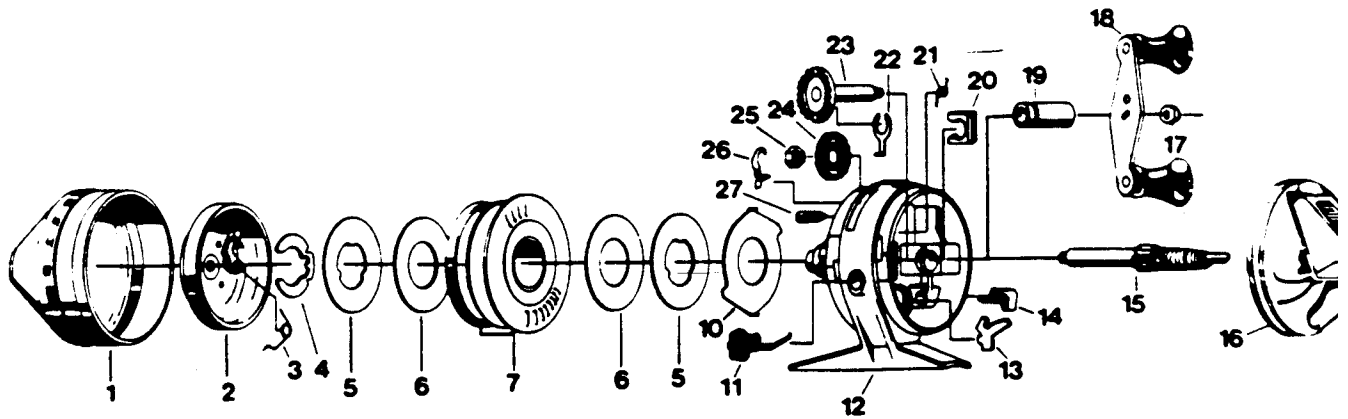

ZEBCO 33N

Key No.	Part No.	Description	Price	Key No.	Part No.	Description	Price
1	RY324-5	FRONT COVER	3.69	26	RY033	RATCHET SPRING	.49
2	RY310-1	SPINNERHEAD ASSY.	4.36	27	BJ054-2	CLUTCH SCREW	.66
3	RY049-1	PICK UP ARM SPRING	.44				
4	RY034-1	SPOOL RETAINER CLIP	.44				
5	CJ040-1	SPOOL WASHER (METAL)	.95				
6	CJ108-1	FLAT WASHER	.38				
7	RY021-1	SPOOL (EMPTY)	2.27				
7	RY321-10H	WOUND SPOOL 10# MONO H.P.	5.58				
8	RY309-1	THUMB BRAKE	1.05				
9	RY036-1	SPOOL LIP	.62				
10	RY027-1	CLUTCH RING	.95				
11	RY014-1	BAIT CLICK	.74				
12	RY301-2	BODY ASSY.	9.83				
13	RY060-1	ANTI-REVERSE PAWL	.56				
14	RY002	ANTI-REVERSE KNOB	.74				
15	RY315-3	CENTER SHAFT ASSY.	3.42				
16	RY323	BACK COVER S/A	3.64				
17	AZ003	CRANK NUT	.56				
18	RY318-3	CRANK HANDLE S/A	2.15				
19	RY026-1	CRANK BEARING	.56				
20	RY029-1	BEARING RETAINER CLIP	.38				
21	RY064-1	DRAG ADJUSTMENT SPRING	.44				
22	JY061	PAWL ACTUATOR	.44				
23	RY308	CRANK SHAFT ASSY	2.95				
24	RY332-1	DRAG ADJ. WHEEL S/A	.82				
25	RY077-1	HEX NUT	.44				

Prices subject to change without notice. Prices do not include postage and handling.

PLEASE ORDER BY PART NUMBER

Rev. 5/82 Zebco Division Brunswick Corporation, Box 270, Tulsa, OK 74101 USA 918-836-5581