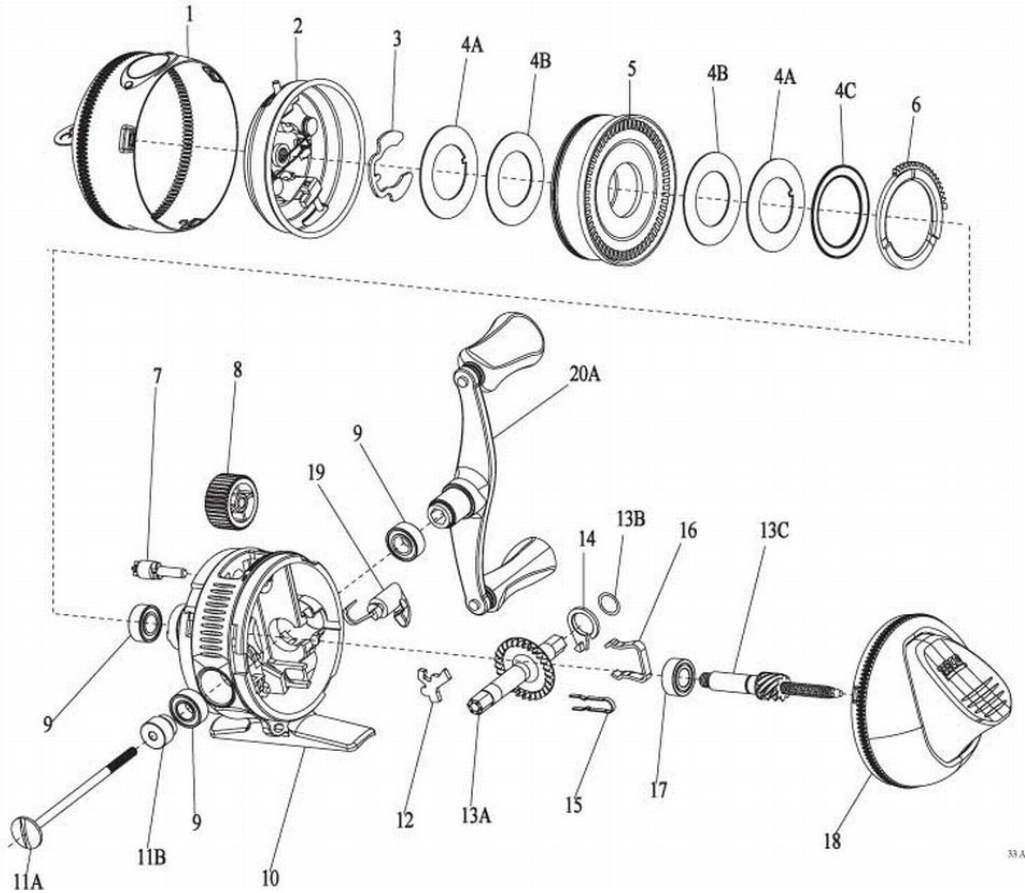

ZEBCO

Authentic

33

For parts and service
call toll free: 1-888-404-1119
www.mikesreelrepair.com

Zebco 33 Authentic Spincast Reel Part List

Key #	Description	Part No.	Key #	Description	Part No.
1	Front Cover Assembly	EY324-01	13	Drive Gear Kit includes	EY4012-01
2	Spinner Head Assembly	EY310-01		13A - Drive Gear	
3	Spool Clip	EY034-01		13B - Gear Shim Washer	
4	Drag Washer Kit includes:	EY4108-01		13C - Center Shaft Assembly	
	4A - Keyed Drag Washer		14	Anti-Reverse Actuator	EY061-01
	4B - Drag Washer		15	Anti-Reverse Switch Spring	EY017-01
	4C - Wave Washer		16	Bearing Retainer Clip	EY029-01
5	Spool Assembly	EY321-01	17	Ball Bearing	EY030-01
6	Drag Cam	EY027-01	18	Back Cover Assembly	EY323-01
7	Drag Pinion	EY054-01	19	Anti-Reverse Switch	EY002-01
8	Drag Adj. Wheel	EY032-01	20	Crank Handle Kit includes:	EY4318-01
9	Bushing	EY026-01		20A - Crank Rod Handle Assembly	
10	Body Assembly	EY301-01		11A - Crank Rod	
11	Crank Rod Kit includes:	EY4067-01		11B - Crank Rod Spacer	
	11A - Crank Rod				
	11B - Crank Rod Spacer				
12	Anti-Reverse Pawl	EY060-01			