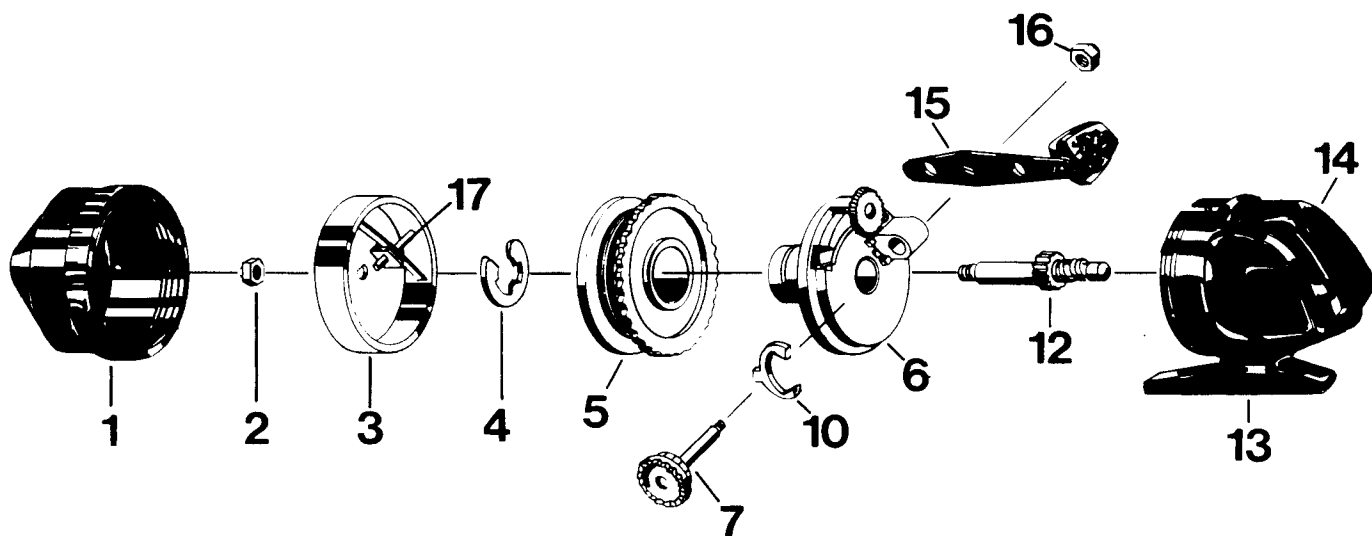

# ZEBCO® 303

Key No.	Part No.	Description	Price
1	LE324-3	FRONT COVER ASSY.	1.02
2	JZ006	SPINNER HEAD NUT	.44
3	ZZ310	SPINNERHEAD ASS'Y	2.69
4	JY034	SPOOL CLIP	.44
5	JY321-8P	WND SPOOL 8# LINE	5.21
6	ZZ301	BODY ASSY	2.27
7	XZ308	CRANK SHAFT SUB-ASSEMBLY	1.93
10	XZ063	ANTI REVERSE PAWL	.33
12	ZZ315	CENTERSHAFT SUBASSEMBLY	1.96
13	LE323-4	BACK COVER ASSY.	1.02
14	LE009-2	THUMB BRAKE	1.19
15	XZ318-9	CRANK HANDLE S/A	1.66
16	AZ003	CRANK NUT	.56
17	AE049	PICK-UP PIN SPRING	.31

Prices subject to change without notice. Prices do not include postage and handling.

**PLEASE ORDER BY PART NUMBER**

Rev. 5/93

Zebco Division Brunswick Corporation, Box 270, Tulsa, OK 74101 USA 918-836-5581