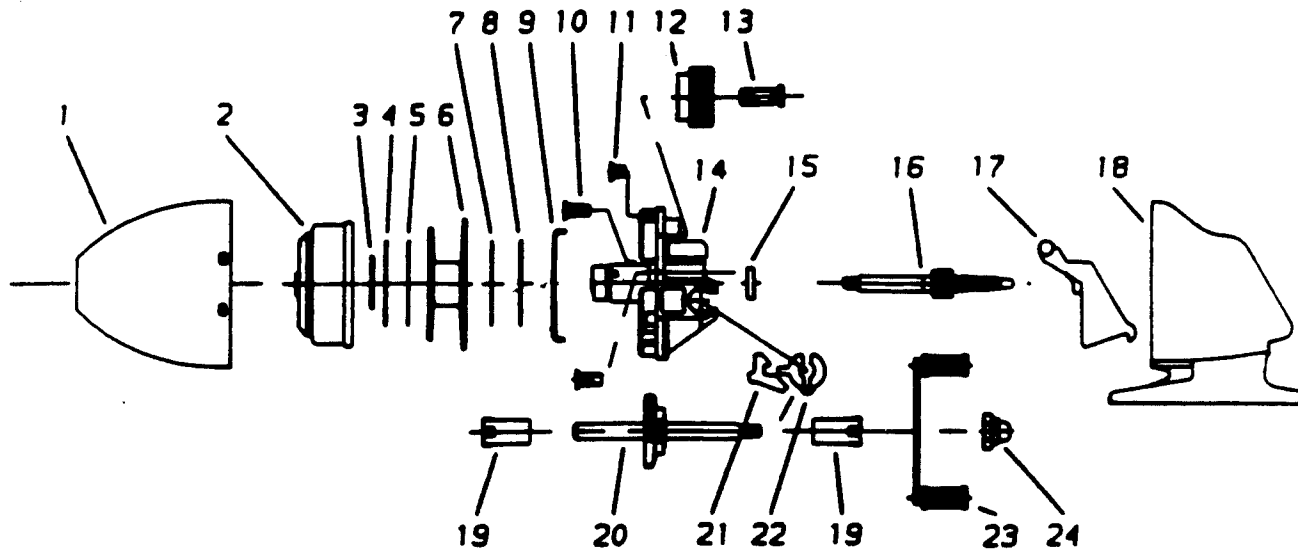

ZEBCO® 257

Key No.	Part No.	Description	Price
1	SE324-2	FRONT COVER	5.67
2	SE310	SPINNERHEAD	4.07
3	SE034	SPOOL CLIP	.36
4	SE040-2	SPOOL W/S - STEEL	.98
5	SE108-2	DRAG W/S - PLASTIC	.52
6	SE321-1	SPOOL W/LINE	5.21
7	SE108-1	DRAG W/S - PLASTIC	.52
8	SE040-1	SPOOL W/S - STEEL	.46
9	SE027	CLUTCH RING	.98
10	KE126	SCREWS (2)	.48
11	SE126	SCREW	.67
12	SE032	DRAG WHEEL	3.14
13	SE054	DRAG SCREW	.77
14	SE301-2	BODY	9.22
15	BJ017	BALL BEARING	5.90
16	SE315	CENTER SHAFT ASSY	5.41
17	SE009	THUMB STOP	1.08
18	SE023-2	BACK COVER	3.04
19	KE026	CRANK BUSHING (2)	.97
20	SE308	CRANK SHAFT ASSY	3.35
21	KE060	ANTI-REVERSE PAWL	.54
22	SE061	ANTI-REVERSE ACTUATOR	.98
23	KZ318-5	HANDLE ASSY	4.07
24	AZ003	CRANK NUT	.56

Prices subject to change without notice. Prices do not include postage and handling.

PLEASE ORDER BY PART NUMBER

Rev. 5/93

Zebco Division Brunswick Corporation, Box 270, Tulsa, OK 74101 USA 918-836-5581