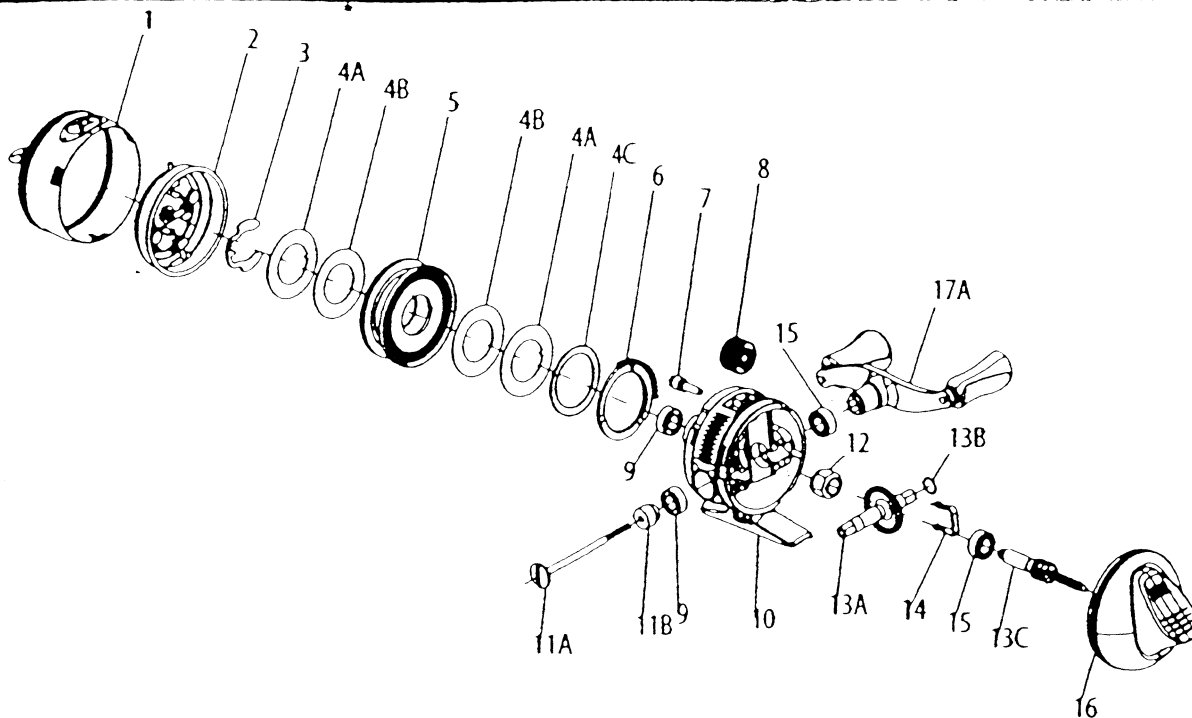

Parts List & Diagram

Zebco 22 Spincast Reel Part List

Key #	Description	Part No.	Key #	Description	Part No.
1	Front Cover Assembly	DY324-01	13	Drive Gear Kit includes	DY4012-01
2	Spinner Head Assembly	DY310-01		13A - Drive Gear	
3	Spool Clip	EY034-01		13B - Gear Shim Washer	
4	Drag Washer Kit includes:	EY4108-01		13C - Center Shaft Assembly	
	4A - Keyed Drag Washer		14	Bearing Retainer Clip	EY029-01
	4B - Drag Washer		15	Ball Bearing	EY030-01
	4C - Wave Washer		16	Back Cover Assembly	DY323-01
5	Spool Assembly	DY321-01	17	Crank Handle Kit includes:	DY4318-01
6	Drag Cam	DY027-01		17A - Crank Rod Handle Assembly	
7	Drag Pinion	DY054-01		11A - Crank Rod	
8	Drag Adj. Wheel	DY032-01		11B - Crank Rod Spacer	
9	Bushing	EY026-01			
10	Body Assembly	DY301-01			
11	Crank Rod Kit includes:	DY4067-01			
	11A - Crank Rod				
	11B - Crank Rod Spacer				
12	Anti-Reverse Clutch	EY112-01			

**22™ Legacy Spincast
Owner's Manual**