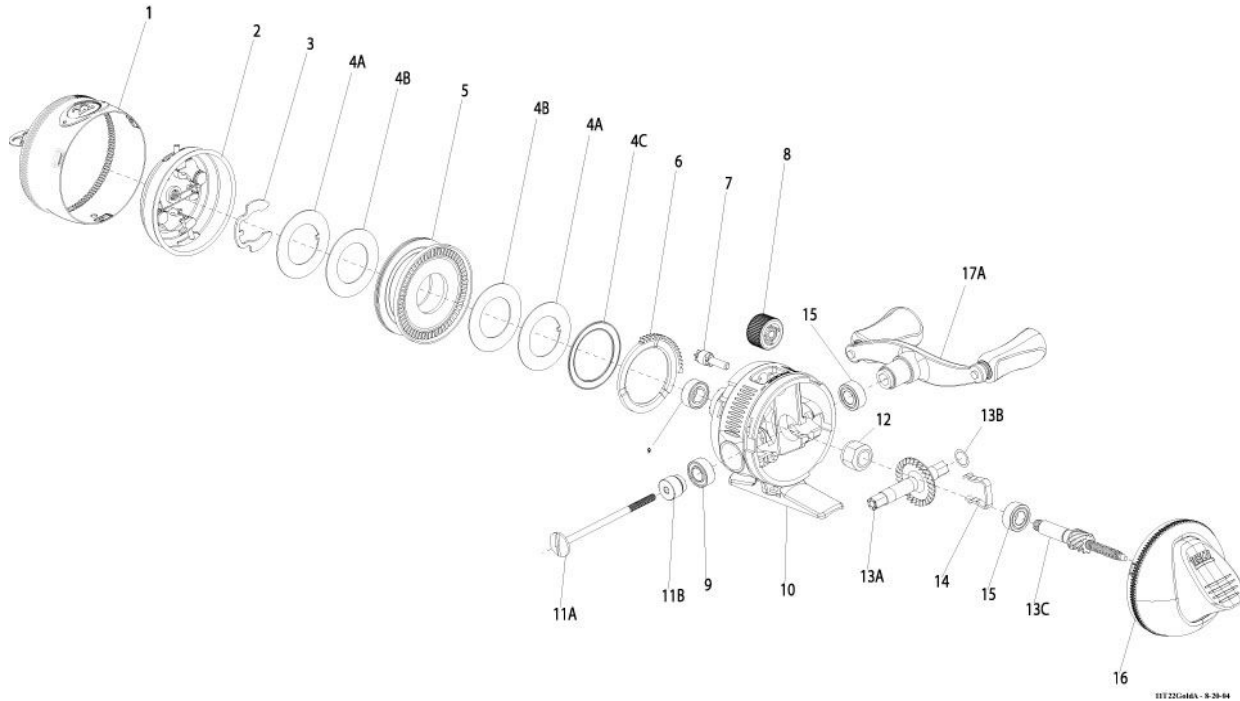

ZEBCO

22 Gold

For parts and service

call toll free: 1-888-404-1119

www.mikesreelrepair.com

Zebco 22 Gold Spincast Reel Part List

Key #	Description	Part No.	Key #	Description	Part No.
1	Front Cover Assembly	DY324-01	13	Drive Gear Kit includes	DY4012-01
2	Spinner Head Assembly	DY310-01		13A - Drive Gear	
3	Spool Clip	EY034-01		13B - Gear Shim Washer	
4	Drag Washer Kit includes	EY4108-01		13C - Center Shaft Assembly	
	4A - Keyed Drag Washer		14	Bearing Retainer Clip	EY029-01
	4B - Drag Washer		15	Ball Bearing	EY030-01
	4C - Wave Washer		16	Back Cover Assembly	DY323-01
5	Spool Assembly	DY321-01	17	Crank Handle Kit includes:	DY4318-01
6	Drag Cam	DY027-01		17A - Crank Rod Handle Ass	
7	Drag Pinion	DY054-01		11A - Crank Rod	
8	Drag Adj. Wheel	DY032-01		11B - Crank Rod Spacer	
9	Bushing	EY026-01			
10	Body Assembly	DY301-01			
11	Crank Rod Kit includes:	DY4067-01			
	11A - Crank Rod				
	11B - Crank Rod Spacer				
12	Anti-Reverse Clutch	EY112-01			