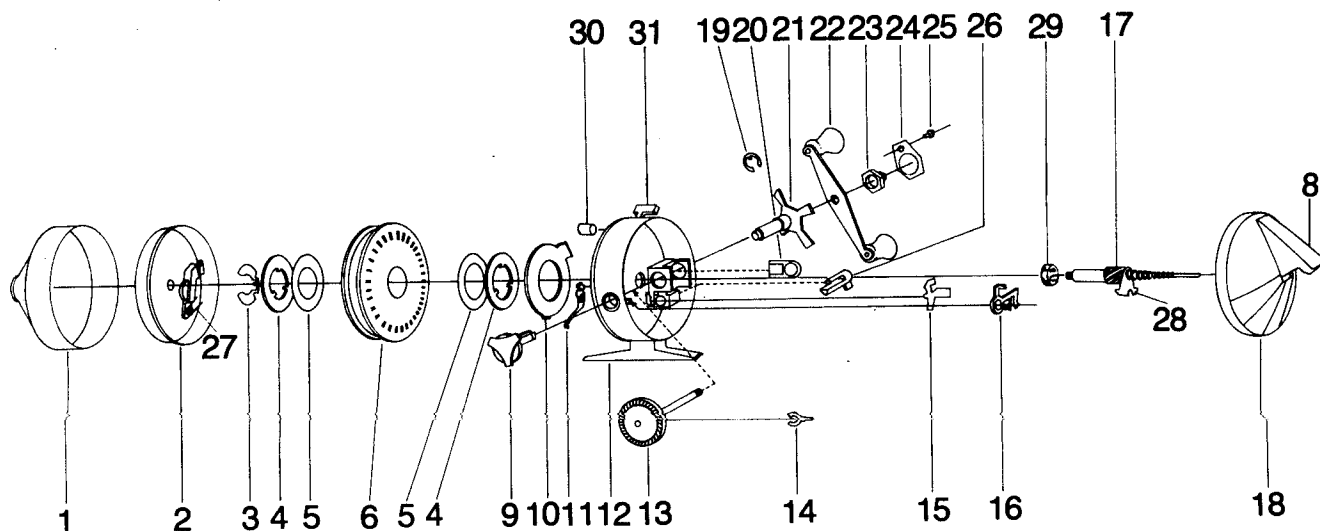

# ZEBCO® 1 CLASSIC

Key No.	Part No.	Description	Price	Key No.	Part No.	Description	Price
1	KZ324	FRONT COVER	5.78	26	RY002	ANTI-REVERSE KNOB	.74
2	KZ310	SPINNER HEAD S/A	6.45	27	JY049	PICKUP PIN ARM SPRING	.44
3	RY034-1	SPOOL RETAINER CLIP	.44	28	KZ065	ACTUATOR	.68
4	CJ040-1	SPOOL WASHER (METAL)	.95	29	AZ028	BALL BEARING	6.63
5	CJ108-1	FLAT WASHER	.38	30	KZ169	SPOOL LOCK PLUNGER	.62
6	KZ021	SPOOL	3.00	31	KZ164	SPOOL LOCK LEVER	.42
6	KZ321-14H	WOUND SPOOL W/14# MONO HP	5.90	32	KZ086	DRIVE STUD	.36
7	KY026-5	CRANK BUSHING	2.83				
8	KZ309	THUMBSTOP S/A	1.36				
9	KZ019	BAIT ALERT KNB	.49				
10	KZ027	CLUTCH RING	.85				
11	RY033	RATCHET SPRING	.49				
12	KZ301	BODY S/A	12.59				
13	KY308-1	CRANK SHAFT S/A	3.20				
14	JY061	PAWL ACTUATOR	.44				
15	KZ060	ACTUATOR PAWL	.56				
16	KZ014	BAIT CLICKER	.68				
17	KZ315	CENTER SHAFT S/A	3.80				
18	KZ323	BACK COVER ASSY	5.83				
19	JY121	RETAINER CLIP	.38				
20	KZ054	DRAG ACTUATOR SLIDE	.99				
21	KZ032	DRAG STAR	1.36				
22	KZ318-6	CRANK HANDLE S/A	3.69				
23	VY003	CRANK NUT	.56				
24	VY056	NUT LOCK	.25				
25	VY057	SCREW	.20				

Prices subject to change without notice. Prices do not include postage and handling.

**PLEASE ORDER BY PART NUMBER**

Rev. 5/93

Zebco Division Brunswick Corporation, Box 270, Tulsa, OK 74101 USA 918-836-5581