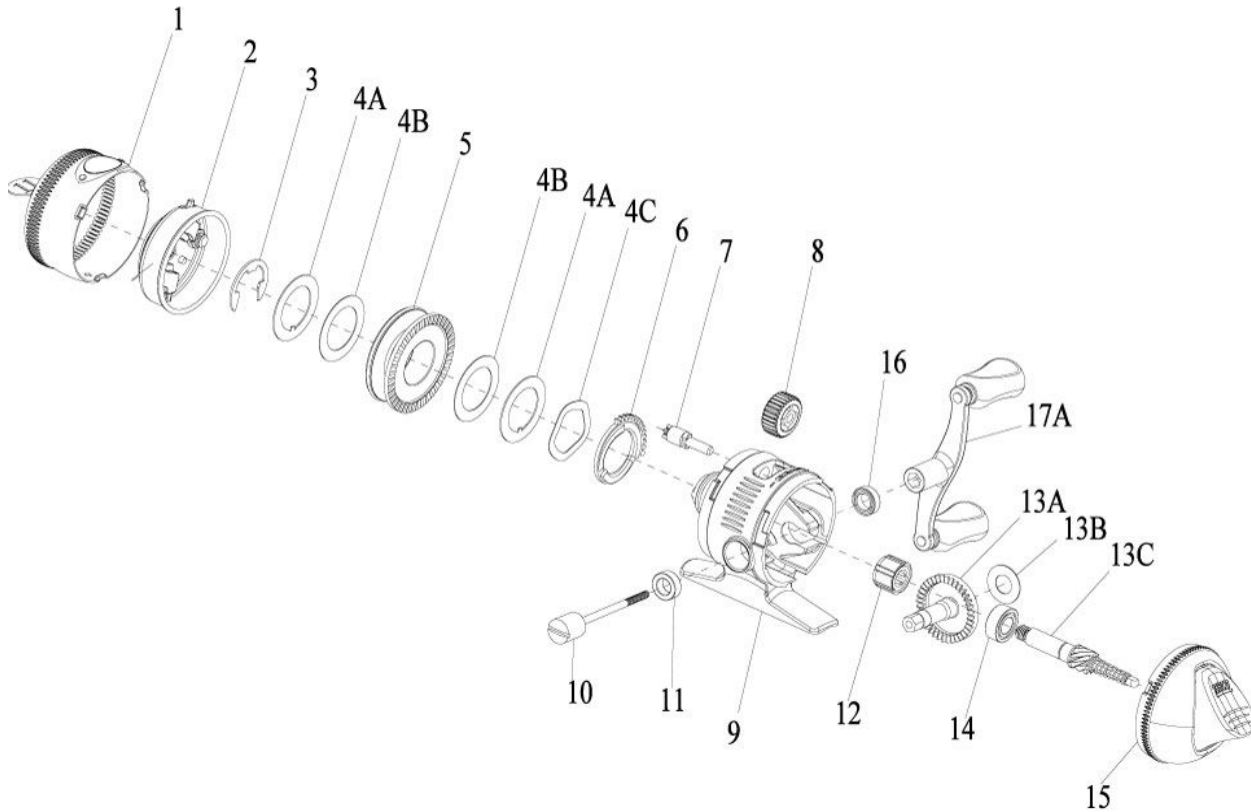

ZEBCO

Micro

11 Gold

Zebco 11 Micro Gold Spincast Reel Part List

Key #	Description	Part No.	Key #	Description	Part No.
1	Front Cover Assembly	BY324-03	11	Bushing	BY026-01
2	Spinner Head Assembly	BY310-02	12	Anti-Reverse Clutch	NR112-01
3	Spool Clip	BY034-01	13	Drive Gear Kit includes	BY4012-02
4	Drag Washer Kit includes	BY4108-01		13A - Drive Gear	
	4A - Keyed Drag Washer			13B - Gear Shim Washer	
	4B - Drag Washer			13C - Center Shaft Assembly	
	4C - Wave Washer		14	Ball Bearing	BY030-01
5	Spool Assembly	BY321-01	15	Back Cover Assembly	BY323-01
6	Drag Cam	BY027-01	16	Ball Bearing	BY097-01
7	Drag Pinion	BY054-01	17	Crank Handle Kit includes:	BY4318-02
8	Drag Adj. Wheel	BY032-01		17A - Crank Rod Handle Assembly	
9	Body Assembly	BY301-03		10 - Crank Rod Assembly	
10	Crank Rod Assembly	BY367-01			