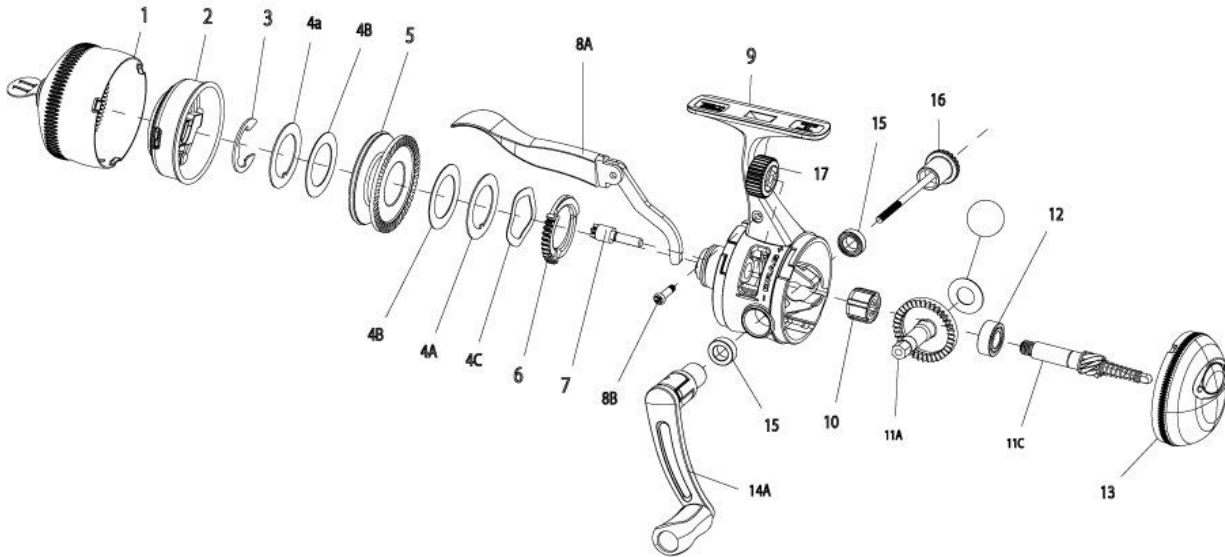

ZEBCO

Platinum Trigger

11PLT

For parts and service
 call toll free: 1-888-404-1119
www.mikesreelrepair.com

Zebco 11 Micro Platinum Triggerspin Reel Part List					
Key #	Description	Part No.	Key #	Description	Part No.
1	Front Cover Assembly	UY324-01	10	Anti-Reverse Clutch	NR112-01
2	Spinnerhead Assembly	MY310-01	11	Drive Gear Kit includes:	UY4012-02
3	Spool Clip	MY034-01		11A - Drive Gear	MY4012-02
4	Drag Washer Kit includes:	MY4108-01		11B - Gear Shim Washer	
	4A - Keyed Drag Washer			11C - Center Shaft Assembly	
	4B - Drag Washer		12	Ball Bearing	MY030-01
	4C - Wave Washer		13	Back Cover Assembly	UY323-03
5	Spool Assembly	MY321-01	14	Crank Handle Kit includes:	UY4318-01
6	Drag Cam	MY027-01		14A - Crank Handle Assembly	
7	Drag Pinion	MY054-01		16 - Crank Rod Assembly	
8	Trigger Assembly Kit	UY4309-01	15	Ball Bearing	MY097-01
	8A - Trigger Assembly		16	Crank Rod Assembly	UY367-01
	8B - Trigger Screw		17	Drag Adjust Wheel	MY032-01
9	Body Assembly	UY301-03			