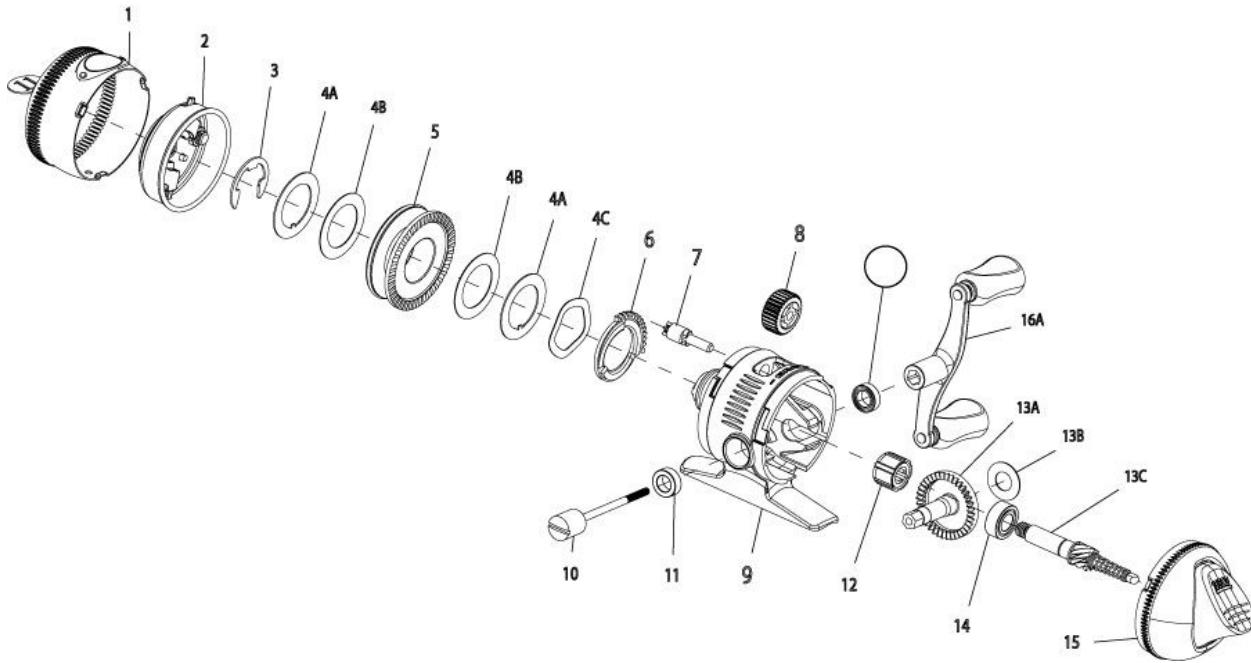

### 11PL

For parts and service  
 call toll free: 1-888-404-1119  
[www.mikesreelrepair.com](http://www.mikesreelrepair.com)

### Zebco 11 Micro Platinum Spincast Reel Part List

Key #	Description	Part No.	Key #	Description	Part No.
1	Front Cover Assembly	MY324-01	11	Ball Bearing	MY097-01
2	Spinnerhead Assembly	MY310-01	12	Anti-Reverse Clutch	NR112-01
3	Spool Clip	MY034-01	13	Drive Gear Kit includes:	MY4012-02
4	Drag Washer Kit includes:	MY4108-01		13A - Drive Gear	
	4A - Keyed Drag Washer			13B - Gear Shim Washer	
	4B - Drag Washer			13C - Center Shaft Assembly	
	4C - Wave Washer		14	Ball Bearing	MY030-01
5	Spool Assembly	MY321-01	15	BackCover Assembly	MY323-01
6	Drag Cam	MY027-01	16	Crank Handle Kit includes:	MY4318-02
7	Drag Pinion	MY054-01		16A - Crank Rod Handle Assembly	
8	Drag Adj. Wheel	MY032-01		10 - Crank Rod Assembly	
9	Body Assembly	MY301-01			
10	Crank Rod Assembly	MY367-01			