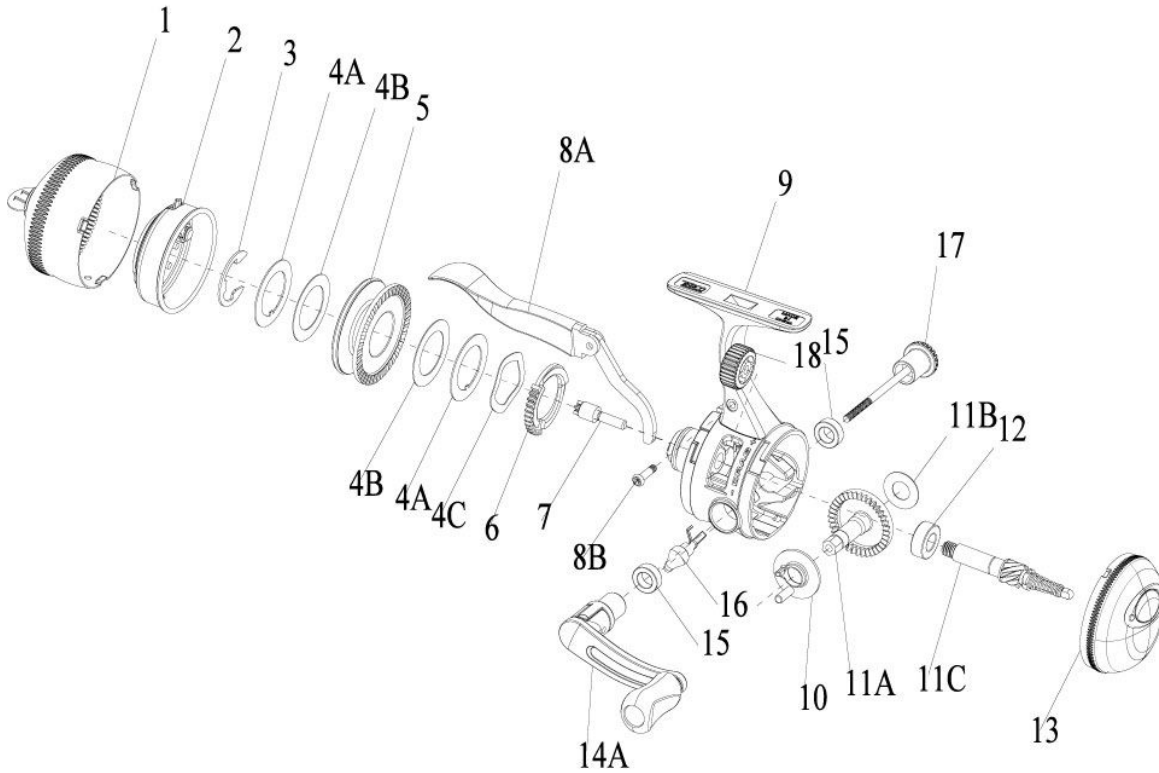

ZEBCO

Micro Triggerspin

Authentic

11MTSA

For parts and service

call toll free: 1-888-404-1119

www.mikesreelrepair.com

Zebco 11 Micro Triggerspin Authentic Spincast Reel Part List

Key #	Description	Part No.	Key #	Description	Part No.
1	Front Cover Assembly	CY324-01	10	Anti-Reverse Pawl	BY061-01
2	Spinner Head Assembly	BY310-01	11	Drive Gear Kit includes	BY4012-01
3	Spool Clip	BY034-01		11A - Drive Gear	
4	Drag Washer Kit includes:	BY4108-01		11B - Gear Shim Washer	
	4A - Keyed Drag Washer			11C - Center Shaft Assembly	
	4B - Drag Washer		12	Ball Bearing	BY030-01
	4C - Wave Washer		13	Back Cover Assembly	CY323-01
5	Spool Assembly	BY321-01	14	Crank Handle Kit includes	CY4318-01
6	Drag Cam	BY027-01		14A - Crank Handle Assembly	
7	Drag Pinion	BY054-01		17 - Crank Rod Assembly	
8	Trigger Assembly Kit includes	CY4309-01	15	Bushing	BY026-01
	8A - Trigger Assembly		16	Anti-Reverse/Bait Alert Switch	BY019-01
	8B - Trigger Screw		17	Crank Rod Assembly	CY367-01
9	Body Assembly	CY301-01	18	Drag Adj. Wheel	BY032-01