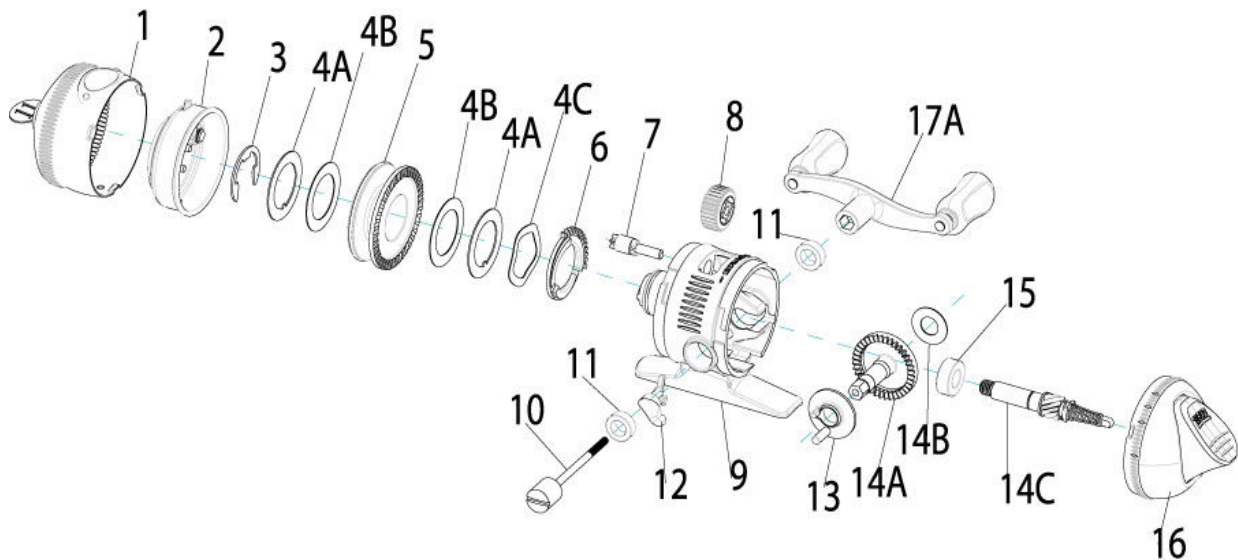

### 11MA

For parts and service  
 call toll free: 1-888-404-1119  
[www.mikesreelrepair.com](http://www.mikesreelrepair.com)

Zebco 11 Micro Authentic Spincast Reel Part List					
Key #	Description	Part No.	Key #	Description	Part No.
1	Front Cover Assembly	BY324-01	11	Bushing	BY026-01
2	Spinner Head Assembly	BY310-01	12	Anti-Reverse/Bait Alert Switch	BY019-01
3	Spool Clip	BY034-01	13	Anti-Reverse Pawl	BY061-01
4	Drag Washer Kit includes:	BY4108-01	14	Drive Gear Kit Includes:	BY4012-01
	4A - Keyed Drag Washer			14A - Drive Gear	
	4B - Drag Washer			14B - Gear Shim Washer	
	4C - Wave Washer			14C - Center Shaft Assembly	
5	Spool Assembly	BY321-01	15	Ball Bearing	BY030-01
6	Drag Cam	BY027-01	16	Back Cover Assembly	BY323-01
7	Drag Pinion	BY054-01	17	Crank Handle Kit Includes:	BY4318-01
8	Drag Adj. Wheel	BY032-01		17A - Crank Rod Handle Assy.	
9	Body Assembly	CB301-01		10 - Crank Rod Assembly	
10	Crank Rod Assembly	BY367-01			