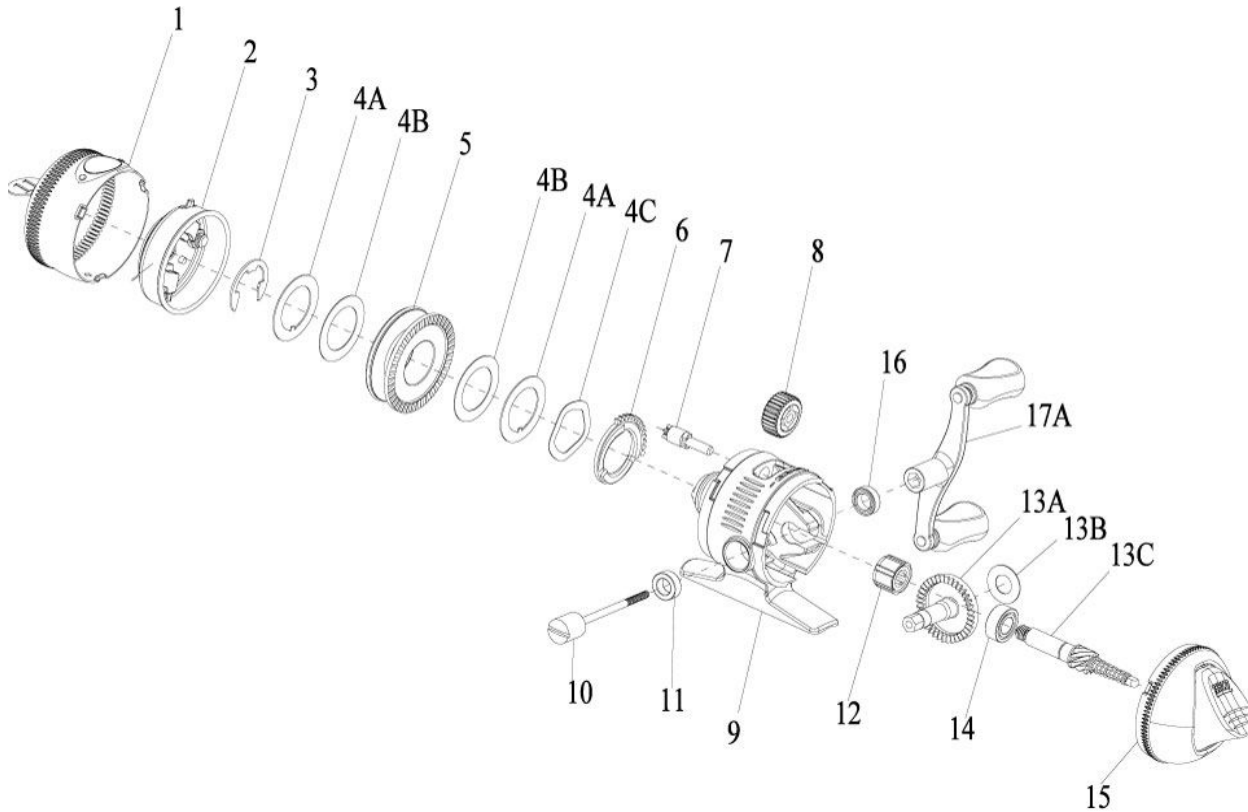

ZEBCO

Micro

11 Gold

For parts and service

call toll free: 1-888-404-1119

www.mikesreelrepair.com

Zebco 11 Micro Gold Spincast Reel Part List

Key #	Description	Part No.	Key #	Description	Part No.
1	Front Cover Assembly	BY324-03	11	Bushing	BY026-01
2	Spinner Head Assembly	BY310-02	12	Anti-Reverse Clutch	NR112-01
3	Spool Clip	BY034-01	13	Drive Gear Kit includes	BY4012-02
4	Drag Washer Kit includes	BY4108-01		13A - Drive Gear	
	4A - Keyed Drag Washer			13B - Gear Shim Washer	
	4B - Drag Washer			13C - Center Shaft Assembly	
	4C - Wave Washer		14	Ball Bearing	BY030-01
5	Spool Assembly	BY321-01	15	Back Cover Assembly	BY323-01
6	Drag Cam	BY027-01	16	Ball Bearing	BY097-01
7	Drag Pinion	BY054-01	17	Crank Handle Kit includes:	BY4318-02
8	Drag Adj. Wheel	BY032-01		17A - Crank Rod Handle Assembly	
9	Body Assembly	BY301-03		10 - Crank Rod Assembly	
10	Crank Rod Assembly	BY367-01			