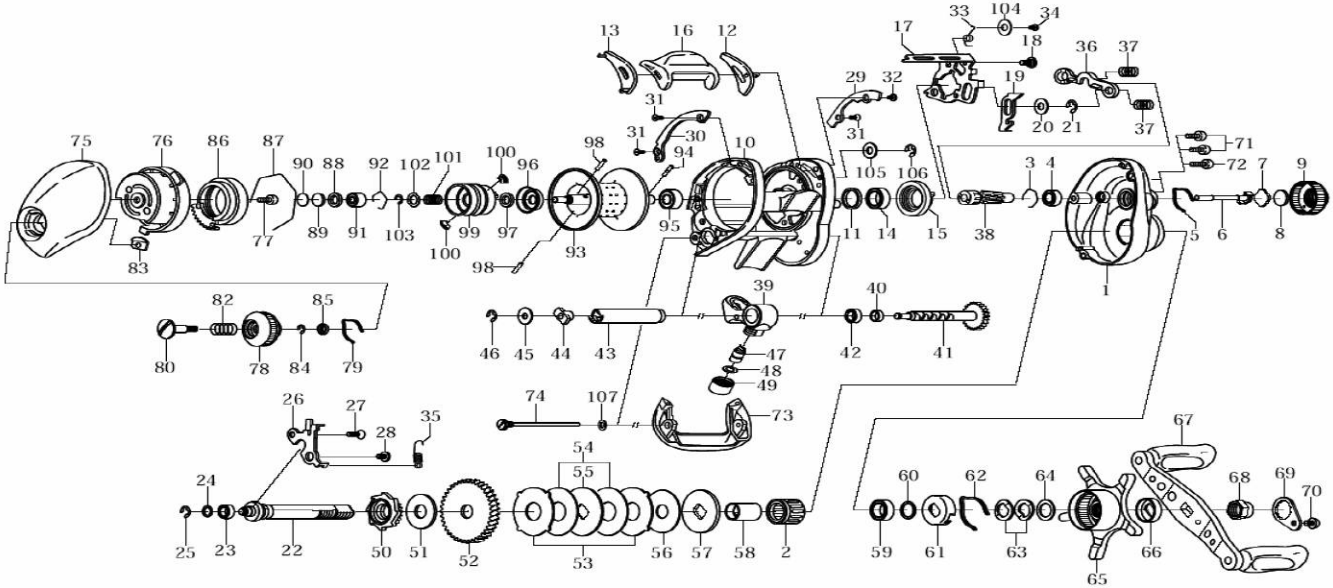

# ZILLION COASTAL 100HSA

Key No.	Parts No.	Parts Name	Key No.	Parts No.	Parts Name
1	H37-9001	Right side plate	49	342-4807	Pawl cap
2	G81-9801	Roller clutch	50	G79-0901	Clutch wheel
3	B42-1601	Bearing retainer (A)	51	G86-3501	Drive shaft washer
4	G53-8001	Ball bearing (A)	52	H20-6701	Drive gear
5	G89-4401	Click leaf spring (A)	53	G79-1301	Eared washer
6	F74-4101	Pinion shaft	54	G79-1402	Drag washer (A)
7	B17-5401	Spacer (A)	55	F90-4902	Key washer (A)
8	B17-5503	Spacer (B)	56	H11-8401	Drag washer (B)
9	F83-3910	Cast control cap	57	G35-8501	Key washer (B)
10	H37-9101	Frame assembly	58	G01-1401	Gear shaft collar
11	F83-4701	Collar	59	G43-1001	Ball bearing (D)
12	G00-9302	Spacer (C)	60	B55-3801	Bearing washer
13	G00-9402	Spacer (D)	61	F02-8201	Click leaf spring holder
14	G43-1002	Ball bearing (B)	62	F03-2401	Click leaf spring (B)
15	F79-3501	Clutch cam	63	150-8901	Drag spring washer
16	G00-9503	Clutch lever	64	373-7810	Spacing sleeve
17	G79-0002	Clutch cam plate	65	H37-9301	Star drag
18	G00-9701	Clutch cam screw	66	F85-0402	Handle collar
19	G79-0101	Clutch trip plate	67	H37-9401	Handle assembly
20	371-6900	Washer (A)	68	G79-3301	Handle nut
21	320-1402	Retainer (A)	69	040-3209	Handle nut plate
22	G79-0201	Drive shaft	70	353-8301	Handle nut plate screw
23	G46-6201	Ball bearing (C)	71	G04-0805	Right side plate screw (A)
24	G75-5200	Washer (B)	72	G04-0801	Right side plate screw (B)
25	320-5901	Retainer (B)	73	G01-1604	Front plate
26	G79-0302	Drive shaft retainer	74	G01-1702	Stabilizer bar
27	E13-4503	Drive shaft retainer screw (A)	75	G03-6823	Left side plate
28	G85-0401	Drive shaft retainer screw (B)	76	G01-1902	Left set plate
29	G79-4115	Plate (A)	77	351-0906	Left set plate screw
30	G79-5715	Plate (B)	78	F57-7801	Brake adjusting knob
31	G31-8503	Screw (A)	79	F05-1701	Brake click spring
32	G61-1501	Screw (B)	80	F57-7901	Set plate screw
33	G79-0401	Clutch cam spring	82	E16-7101	Set plate spring
34	F50-5701	Screw (C)	83	F61-3401	Brake dial retainer (A)
35	G79-0501	Clutch trip plate spring	84	B33-9801	Brake dial retainer (B)
36	F79-4801	Yoke	85	F63-7701	Brake dial washer
37	G85-0301	Yoke spring	86	F71-7702	Magnet holder
38	H20-6601	Pinion gear	87	B54-3201	Magnet holder retainer
39	G41-0301	Line guide	88	F57-4303	Spacer (E)
40	G01-0701	Warm shaft holder (A)	89	375-7411	Spacer (F)
41	G79-0701	Warm shaft assembly	90	375-7400	Spacer (G)
42	F64-8301	Warm shaft holder (B)	91	G43-1101	Ball bearing (E)
43	F83-6502	Level wind guard	92	E21-9701	Bearing retainer (B)
44	B71-5601	Warm shaft holder (C)	93-103	Z01-9392	Spool assembly
45	F65-5500	Warm shaft washer	104	F44-0201	Washer (D)
46	320-5901	Warm shaft retainer	105	G85-0701	Washer (E)
47	121-4212	Line guide pawl	106	320-5901	Retainer (C)
48	373-1300	Line guide washer	107	G68-4801	Washer (F)