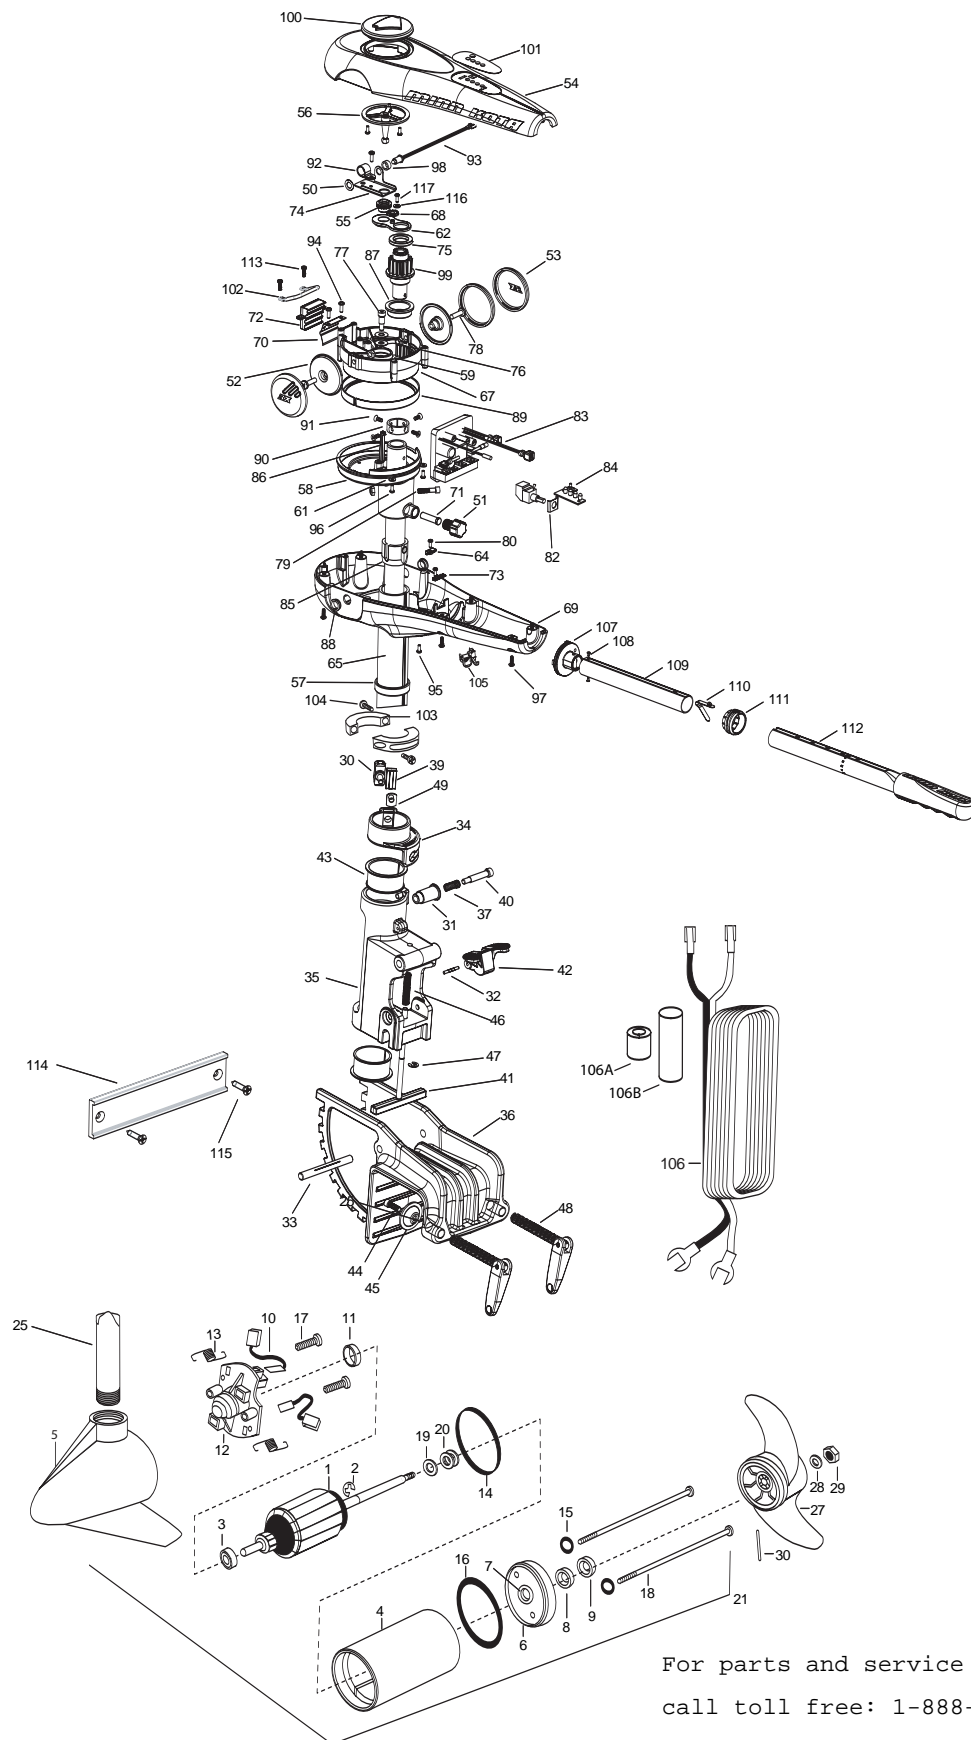

For parts and service
call toll free: 1-888-404-1119
www.mikesreelrepair.com

For parts and service

call toll free: 1-888-404-1119

www.mikesreelrepair.com

1	2-100-119	ARMATURE ASSEMBLY	43	2077310	BUSHING HINGE [2 EA.]	85	2075100	TENSION SLEEVE
2	140-010	BALL BEARING	44	2263452	SCREW 1/4-20 SHCS [2 EA.]	86	2076701	KEY - TUBE
3	788-015	RETAINING RING	45	2331700	WASHER CLAMP [2 EA.]	87	2077305	BEARING UPPER
4	2-200-005	HOUSING ASSEMBLY CENTER 3.62 TXT	46	2332700	SPRING	88	2077316	BUSHING PIVOT [2 EA.]
5	421-065	HOUSING -BRUSH END 3.62 TXT	47	2013000	E-RING	89	2077320	BEARING - GEAR CARRIER
6	2-400-101	PLAIN END HOUSING ASSEMBLY 3.625	48	2991301	CLAMP/HANDLE ASSEMBLY [2 EA.]	90	2071560	COLLAR TUBE
7	144-049	BEARING - FLANGE (SERVICE ONLY)	49	2263101	T-NUT	91	2223468	SCREW 8-32 [4 EA.]
8	880-003	**SEAL	50	2013100	SPEED NUT	92	2263201	CLAMP WIRE HARNESS
9	880-006	**SEAL WITH SHIELD	51	2070105	KNOB-TENSION	93	2264015	LIGHT INDICATOR
10	188-036	BRUSH ASSEMBLY [2.EA]	52	2070110	PIVOT KNOB [2 EA.]	94	2372100	SCREW 8-18 SS [2 EA.]
11	725-050	BRUSH RETENTION- PAPER TUBE	53	2070117	COVER-PIVOT KNOB [2 EA.]	95	2073416	SCREW 8-32 SS SHCS [2 EA.]
12	738-036	BRUSH PLATE W/HOLDER	54	2070201	COVER 3:1	96	2332103	SCREW 6-20 SS [5 EA.]
13	975-040	SPRING - TORSION [2.EA]	55	2070801	COUPLER SOCKET	97	2012100	SCREW 8-18 X 5/8"
14	337-036	**GASKET	56	2070810	COUPLER DRIVE	98	2071525	SPACER-INDICATOR LIGHT
15	701-008	**O-RING, THRU-BOLT [2.EA]	57	2071500	COLLAR LOWER SUPPORT	99	2992205	PINION - MAIN
16	701-081	**O-RING	58	2071512	YOKE-PIVOT	100	2998600	INDICATOR ASSEMBLY
17	830-007	SCREW-8-32 [2.EA]	59	2071710	WASHER NYLATRON [2 EA.]	101	2075604	DECAL COVER 70T
18	830-008	THRU-BOLT 10-32X9.205 [2.EA]	60	2071712	WASHER SS	102	2072815	BRACKET-TILT STOP
19	990-067	WASHER- STEEL THRUST	61	2071714	WASHER FLAT #6 [2 EA.]	103	2261622	HALF COLLAR [2 EA.]
20	990-070	WASHER - NYLATRON [2.EA]	62	2071900	IDLER PLATE	104	2263453	SCREW 1/4-20 X1" [2 EA.]
21	2096038	MOTOR ASSEMBLY 24V 3.62 VARS F/W	64	2071905	BRACKET- SENSOR SWITCH	105	2052900	STRAIN RELIEF
25	2072001	TUBE- COMPOSITE 3:1 42"	65	2072086	OUTER TUBE 3:1 42"	106	2090600	LEADWIRE
■	1378131	PROPELLER KIT	67	2072210	GEAR CARRIER	106A	2307310	BEAD - FERRITE [2 EA] (CE MOTELS ONLY)
26	2091160	PROPELLER W/WEDGE 2	68	2072215	GEAR- IDLER	106B	2075401	HEAT SHRINK 1.10" OD X 3.5" (CE MODELS ONLY)
27	2151726	WASHER-5/16 SS	69	2072501	CONTROL BOX	107	2990404	PIVOT HANDLE ASSEMBLY
28	2053101	NUT-PROP NYLOC	70	2072705	SPRING DETENT	108	2072102	SCREW #6 X 1/4" [2 EA.]
29	2092600	PIN-DRIVE	71	2072710	SPRING TENSION SLEEVE	109	2070425	HANDLE TUBE
■	2991825	BRACKET/HINGE ASSEMBLY	72	2072810	DETENT BLOCK-TILT	110	2070411	LATCH-BUTTON
30	2011385	SCREW-TENSION	73	2072811	DETENT BLOCK-SWITCH	111	2070010	BEARING
31	2070100	KNOB ORIENTATION COLLAR	74	2072900	RETAINER COUPLER	112	2990931A	HANDLE ASSEMBLY-EXT.
32	2070513	PIN HINGE ZINC	75	2073000	RING PRELOAD	113	2332101	SCREW #8-32 X 1/2" SS [2 EA.]
33	2070515	PIN PIVOT ZINC	76	2073100	HEX NUT-NYLOC [3 EA.]	■	2994844	TRANSOM STABILIZER ASSEMBLY
34	2071505	ORIENTATION COLLAR	77	2073400	SCREW 5/16" X 1/2" SHOULDER	114	2058415	TRANSOM EXTRUSION
35	2071872	HINGE 3:1 BRACKET	78	2073408	SCREW [2 EA.]	115	2053421	SCREW 1/4 -14 X 1" PPH
36	2071941	BRACKET FW BLACK	79	2073410	SCREW	116	2071720	#4 WASHER SS
37	2072700	SPRING	80	2073414	SCREW 6-32 PPH [2 EA.]	117	2373440	#4 SCREW SS
39	2072800	TENSION BLOCK	82	2074000	POT CLIP	118	2090620	CONNECTOR CABLE - 12"
40	2073402	SCREW 5/16 X 1 1/4" SHOULDER	83	2074061	CONTROL BOARD ASSEMBLY			
41	2073603	T-BAR	84	2074071	BATTERY METER			
42	2077202	TILT LEVER						