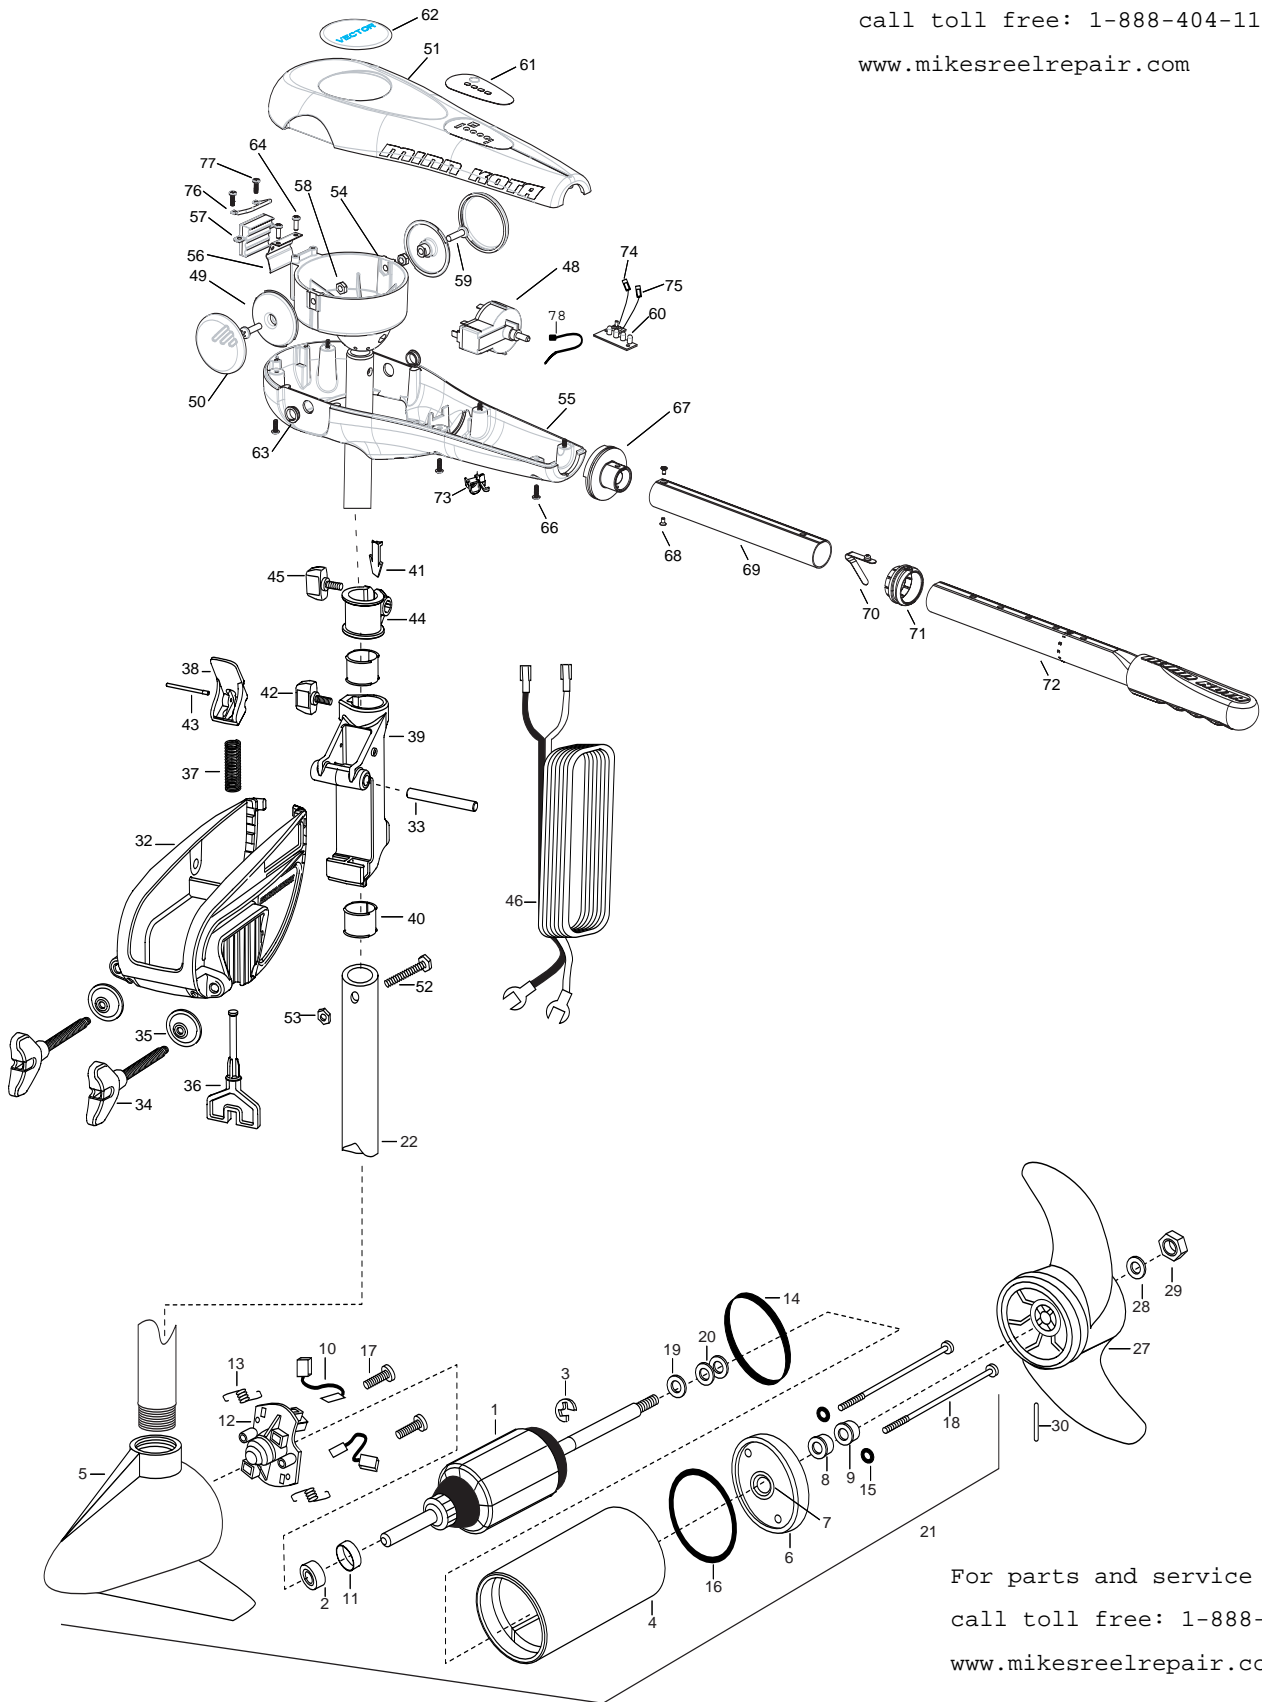

**VECTOR 40  
LEVER LOCK BRACKET  
40LBS. THRUST  
12 VOLT 42 AMPS  
36" SHAFT**

**for use with "AH" serial numbers  
2-year warranty from the date of purchase**

For parts and service  
call toll free: 1-888-404-1119  
[www.mikesreelrepair.com](http://www.mikesreelrepair.com)