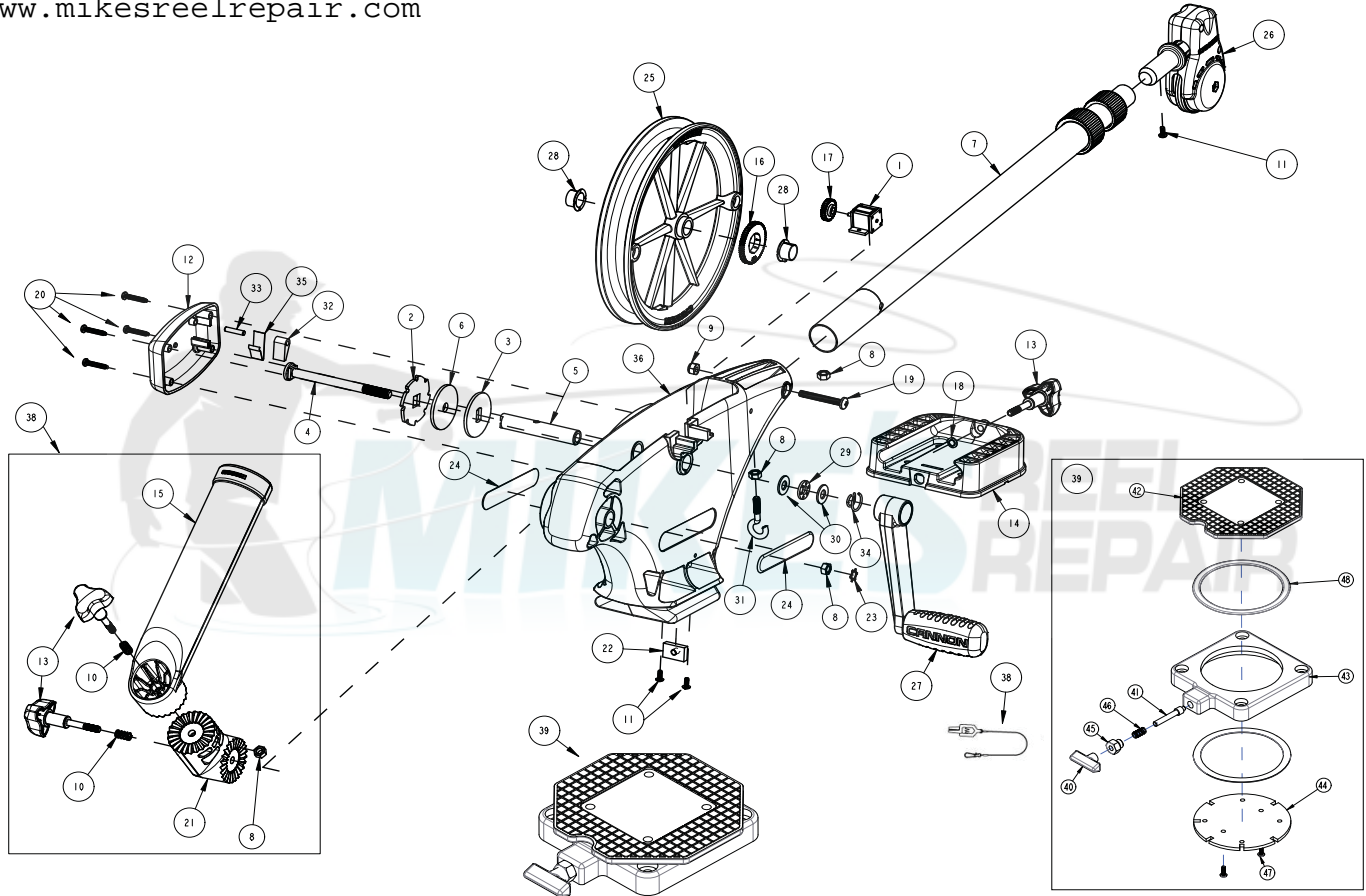

For Parts & Service
Call 1-888-404-1119
www.mikesreelrepair.com

1901130 UNI-TROLL 10 STX

For Parts & Service
Call 1-888-404-1119
www.mikesreelrepair.com

1901130 UNI-TROLL 10 STX

1	0220477	METER 3 DIGIT	18	3393000	RING, RETAINING, 1/4" SHAFT	35	9400070	HDW SPRING DOG
2	3391995	PLATE - RATCHET BRAKE	19	3393461	SCREW-1/4-20 X 2" SS, PPH	36	3392540	FRAME, MANUAL DR, BLACK
3	3391990	PLATE - CLUTCH/BRAKE REEL	20	3393480	SCREW-#10X1 PPH HI-LO SS (qty: 4)	37	2277002A	LINE RELEASE
4	1000904	ASY SHAFT RATCHET UT6	21	3394200	ARM, DUAL AXIS-ROD HLDR	38	3391904	ASSY-CNN, ROD HOLDER, UT
5	1080001	SHAFT REEL ET/UT	22	3394702	INSERT, BASE, LO-PRO	39	2998905	ASSY - CNN SWIVEL BASE
6	3391710	PAD - CLUTCH	23	3394722	INSERT, PUSH ON	40	2249001	HDW KNB RELEASE PIN
7	2210821	ASM BOOM TELESCOPIC	24	3395634	DECAL-SIDE, BLACK	41	2266001	HDW PIN RELEASE
8	2263102	NUT-HEX 1/4-20 SS 300SRS	25	3397931	REEL, PLASTIC, 24" RETRIEVE	42	2267002	BRK PLATE SWIVEL
9	2263103	NUT-1/4-20 NYLOCK SS	26	3990200	ASSY-CNN, BOOM END	43	2267005	PLATE, BASE (ROUGH)
10	2287002	HDW SPRING RELEASE PIN	27	3994210	CRANK ARM/HANDLE ASM	44	2267006	PLATE - INDEXING 6 STOP
11	2373450	SCREW-#8-18 X 3/8" THRD CUT SS	28	9010001	BEARING NYLINER	45	2277001	HDW RETAINER RELEASE NUT
12	3321001	COVER-CLUTCH	29	9010280	HDW BEARING, THRUST	46	2287002	HDW SPRING RELEASE PIN
13	3390101	KNOB-CANNON, SOFT GRIP	30	3391737	WASHER THRUST, 17-7 SS (qty: 2)	47	2372100	SCREW, #8-18 X 5/8 (QTY: 2)
14	3391955	BASE-MOUNT, MAG ST	31	9040040	HDW BOLT 1/4-20 ROLLEDTHD HOOK	48	9010004	HDW BEARING SWIVEL BASE (QTY: 2)
15	3392033	TUBE, DUAL AXIS RD HLDR	32	9100160	DOG RATCHET	*	2294894	BAG ASSEMBLY
16	3392222	GEAR, 56 TOOTH	33	9250003	HDW PIN 3/16 X 7/8 DOWEL			
17	3392223	GEAR, 28 TOOTH	34	9400040	HDW SPRING CRANK4			

**bag assembly not shown in diagram*