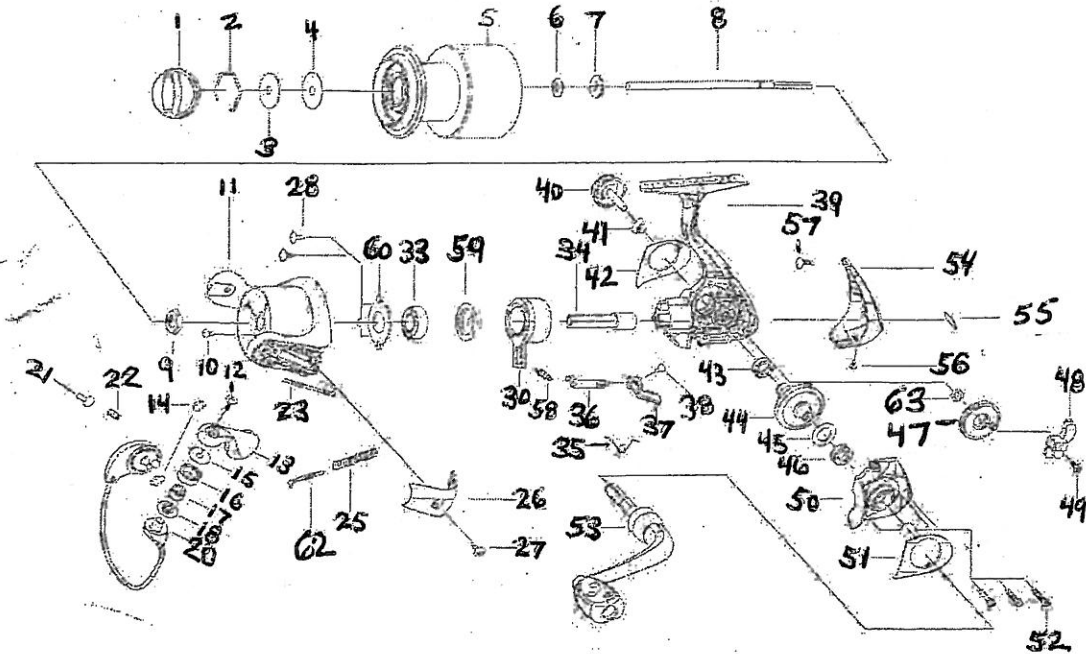

ULTRACAST ULT500

PARTS LIST OF ULT500

ITEM#	DESCRIPTION	ULT500	ITEM#	DESCRIPTION	ULT500	ITEM#	DESCRIPTION	ULT500
1	drag knob	1134516	22	spring	1085539	47	oscilation gear	1085612
2	retainer ring	1092606	23	bail lever	1091087	48	slider	1085613
3	washer	1092607	25	spring	1085541	49	screw	1085456
4	washer	1092709	26	rotor cover	1134532	50	body cap	1134537
5	Spool Assembly	1134517	27	screw	1137673	51	body cap decoration plate	1134538
5	Poly Spool Assy	1134518	28	screw	1137674	52	screw	1085599
6	washer	1085270	30	one way ball bearing	1085543	53	handle assembly	1134539
7	click gear	1085271	33	ball bearing	1085544	54	rear cover	1134540
8	main shaft	1085605	34	pinion gear	1098650	55	logo plate	1085602
9	rotor nut	1085606	35	spring	1085546	56	screw	1137675
10	screw	1085900	36	anti-reverse pin	1098577	57	screw	1137676
11	rotor	1134529	37	anti-reverse lever	1134533	58	spring	1080731
12	screw	1085608	38	screw	1092777	59	bearing retainer	1098659
13	bail arm	1134530	39	body	1134534	60	one way retainer ring	1137677
14	ring	1085323	40	handle screw cap	1134535	62	bail lever	1085540
15	bushing	1137672	41	washer	1092781	63	ball bearing	1098658
16	line roller	1085364	42	body decoration plate	1134536			
17	ball bearing	1085365	43	ball bearing	1085552			
18	bushing	1085536	44	drive gear	1085550			
20	BAIL ASSY	1134531	45	bushing	1085551			
21	click pin	1085538	46	ball bearing	1085552			