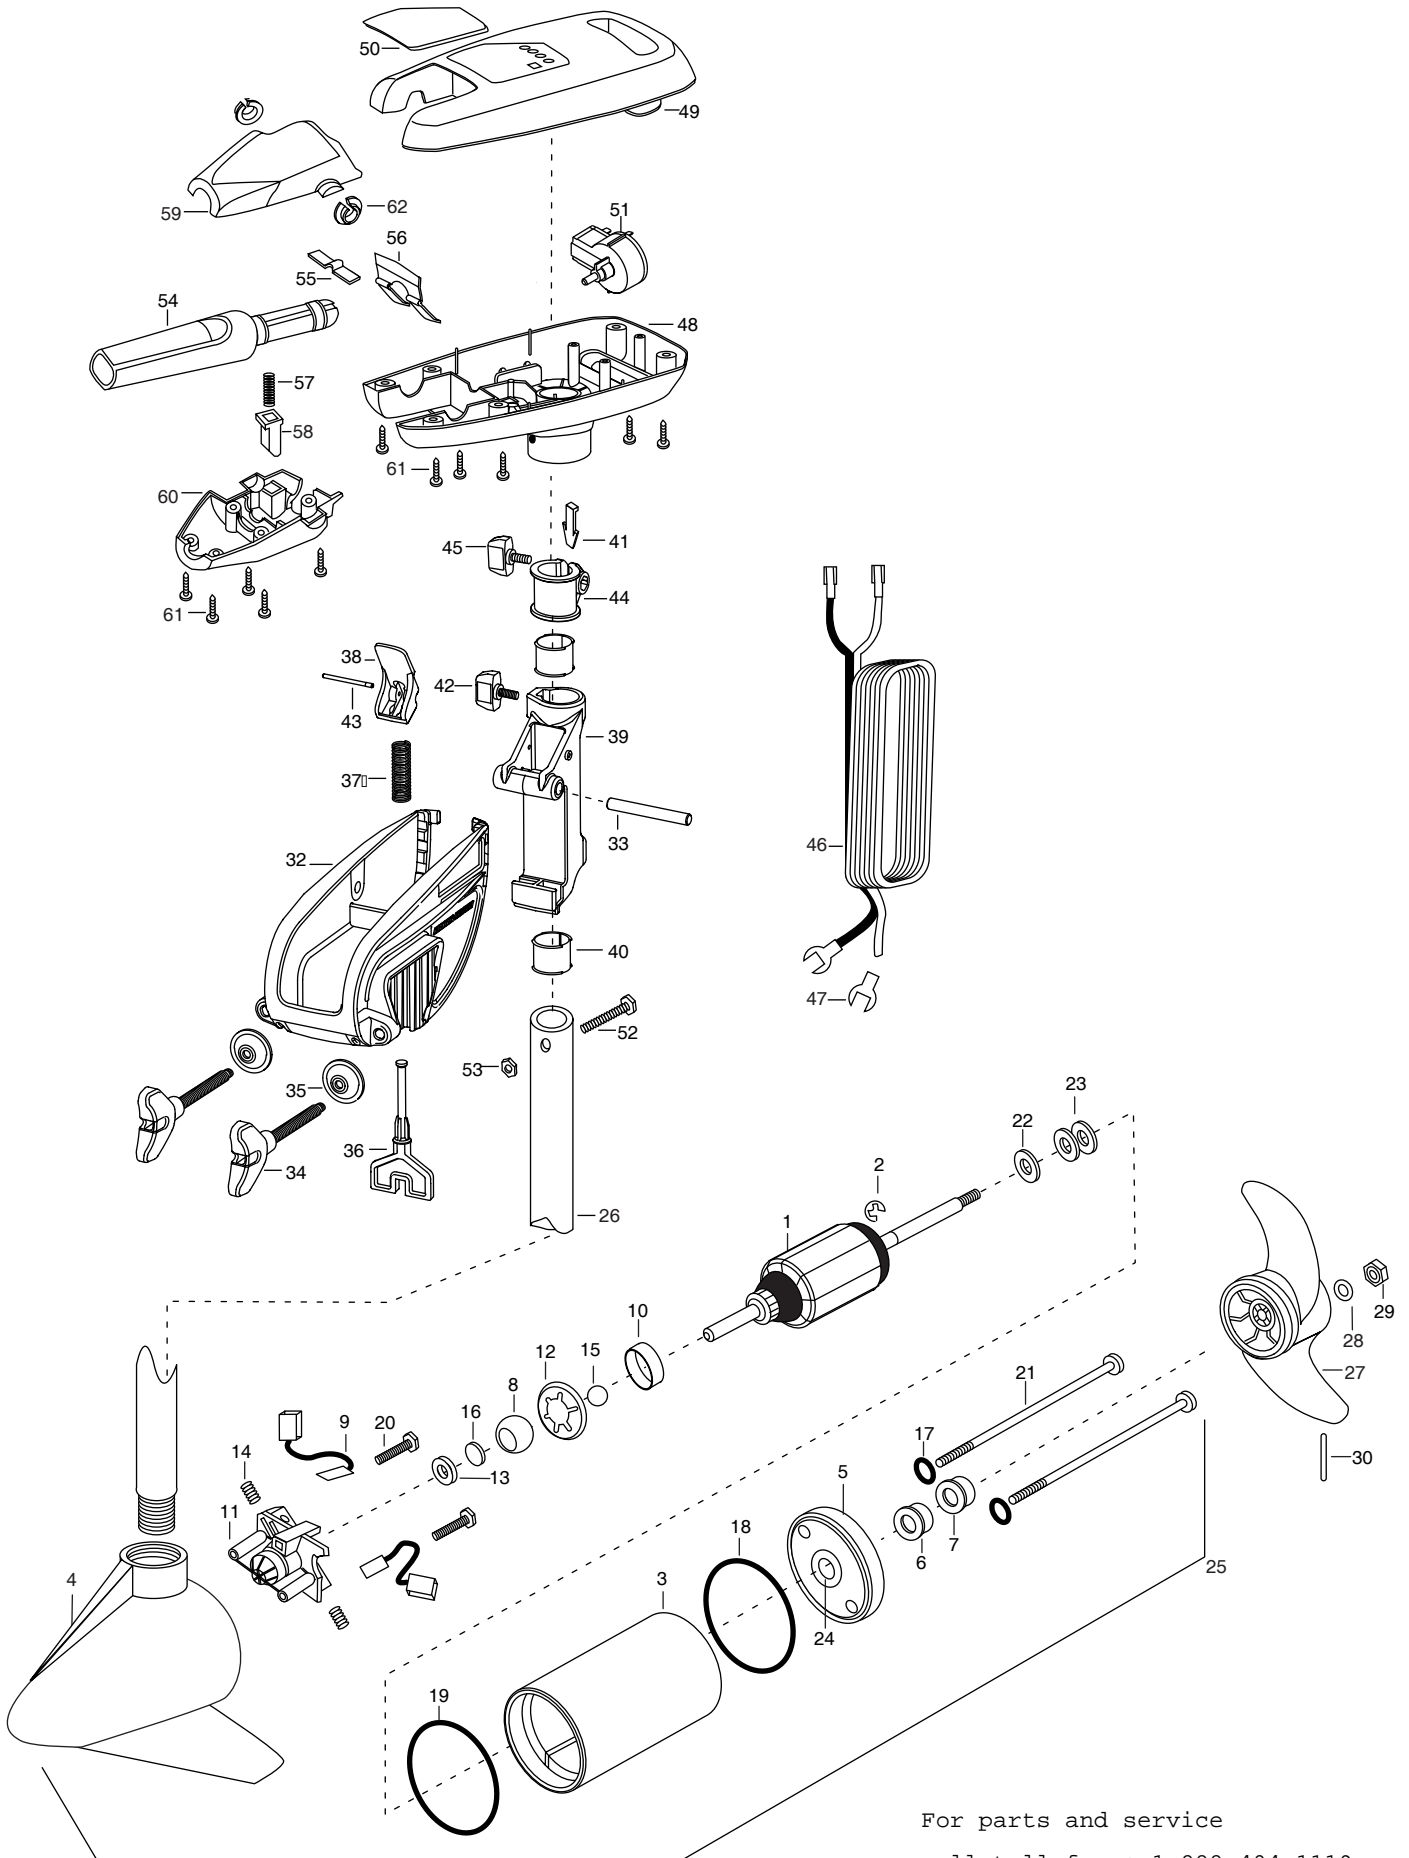

50 TURBO
32 LBS THRUST
12 VOLT 36 AMPS
36" SHAFT

For parts and service
call toll free: 1-888-404-1119
www.mikesreelrepair.com

For parts and service
call toll free: 1-888-404-1119
www.mikesreelrepair.com