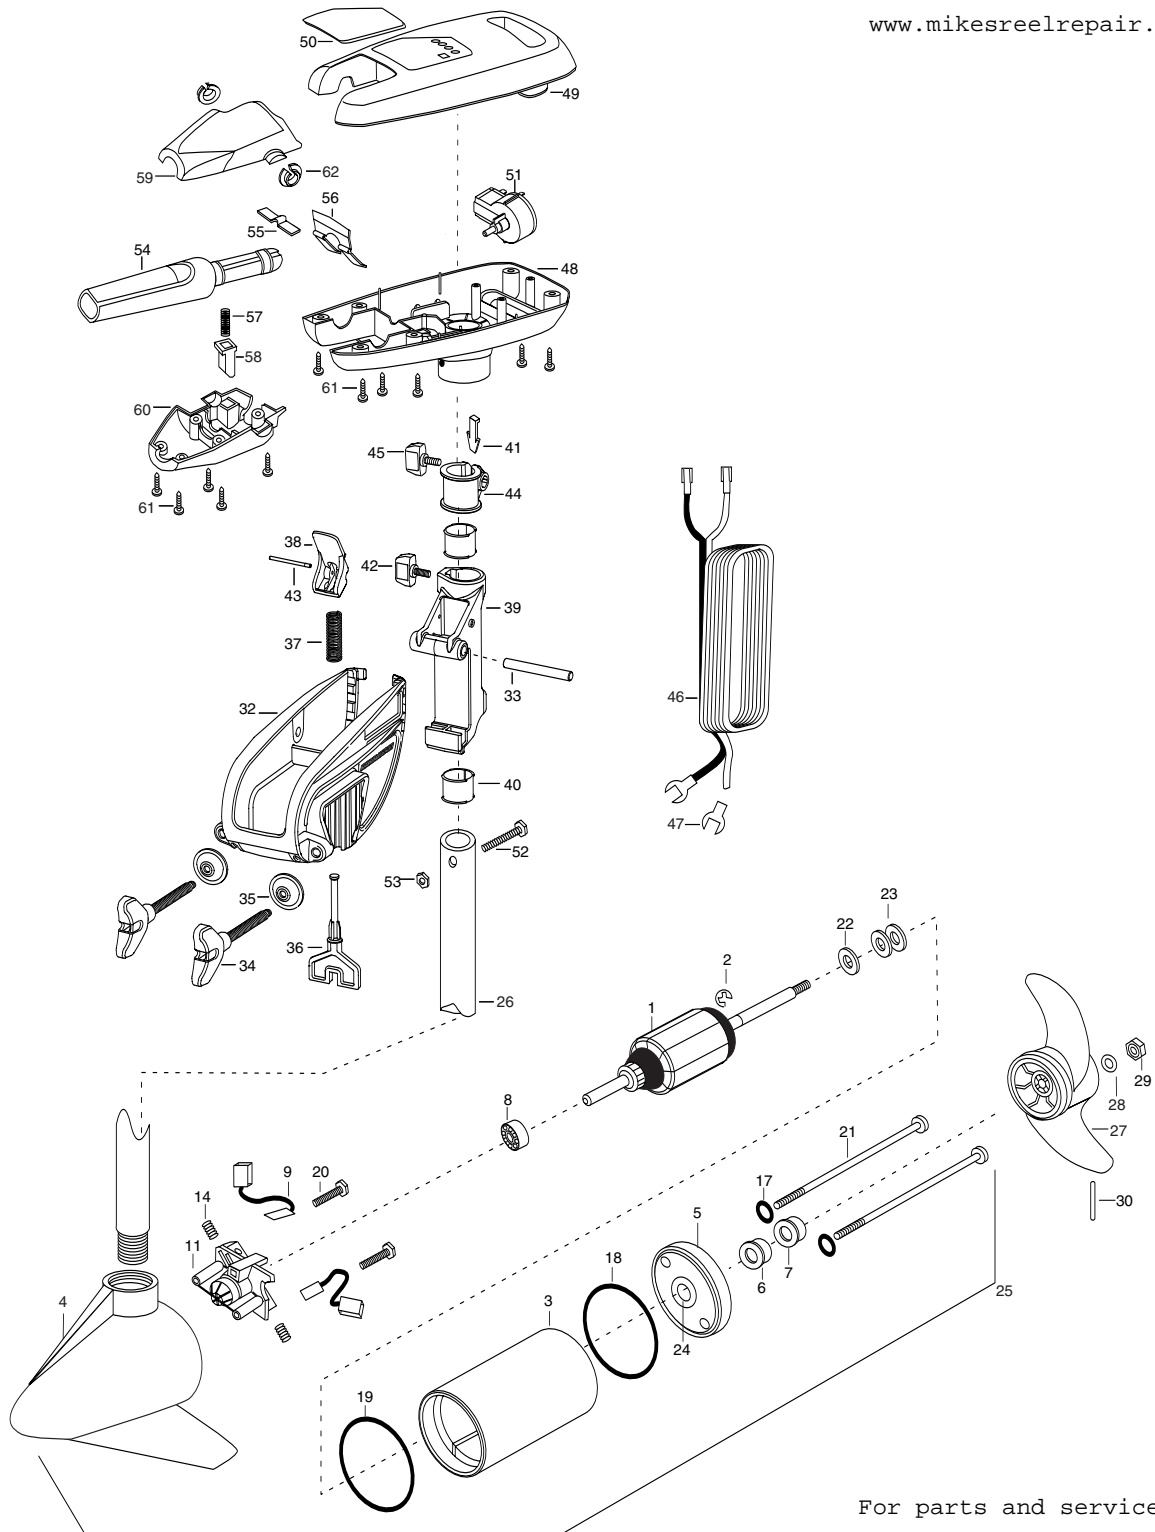

For parts and service  
call toll free: 1-888-404-1119  
[www.mikesreelrepair.com](http://www.mikesreelrepair.com)

1	2-100-277	ARMATURE ASSEMBLY 12V 3.25 5SPDC TXT	23	990-070	WASHER- NYLATRON [2.EA]	49	2062551	CONTROL BOX-PLAS W/HAND
						50	2060281	CONTROL BOX COVER- BLK
2	788-015	RETAINING RING	24	144-049	FLANGE BEARING (SERVICE ONLY)	51	2065657	DECAL COVER-30T
3	2-200-177	HOUSING ASSEMBLY CENTER 3.25 TXT				52	2064023	SWITCH-FWD/REV COMBO-5 SP
			25	2069261	MOTOR ASSEMBLY 12V 3.25 5SPC	53	2033400	SCREW-10-24 X 1-3/4
4	2-300-132	BRUSH END HOUSING ASSEMBLY3.25 SP CO				54	2013110	NUT-HEX ZINC/CAD PLATE
			26	2032052	TUBE- COMPOSITE 36"	55	2990912	HANDLE ASSEMBLY W/U-JOINT 5SP
5	2-400-128	PLAIN END HOUSING ASSEMBLY		■ 1378126	PROP KIT	56	2302742	SPRING-DETENT OFF SS
			27	2061125	PROP- WEEDLESS WEDGE	57	2302743	SPRING-DETENT HANDLE
6	880-003	SEAL	28	2151726	WASHER- 5/15 STD SS	58	2302745	SPRING-RELEASE BUTTON SS
			29	2053101	NUT-PROP NYLOC 5/16 SS	59	2303720	RELEASE BUTTON-HANDLE
7	880-006	SEAL W/SHIELD	30	2092600	PIN-DRIVE SS	60	2060408	HANDLE- TOP HALF
				■ 2771818	BRACKET & HINGE ASSEMBLY	61	2060415	HANDLE- LOWER HALF
				■ 2771910	BRACKET W/CLAMP SCREW ASSEMBLY	62	2303412	SCREW-6-20 X 5/8 SELF TAP [11.EA]
8	140-010	BALL BEARING			(INCL.32,34,35)		2060005	BEARING-HANDLE PIVOT [2.EA]
9	188-052	BRUSH ASSEMBLY [2.EA]	*32	2061910	BRACKET PLASTIC			
11	738-030	BRUSH PLATE W/HOLDER 3.25	33	2060510	PIN-HINGE- ENDURA			
			*34	2061300	SCREW- CLAMP			
14	975-032	SPRING- COMPRESSION [2.EA]	*35	2011710	WASHER- CLAMP SCREW 1.5OD			
				■ 2881300	CLAMP SCREW, WASHER, RETAINER			
17	701-007	O-RING- THRU BOLT [2.EA]	36	KIT				
			37	2063605	T-BAR PLASTIC			For parts and service
18	701-039	O-RING MK406460	38	2062706	SPRING- T-BAR ENDURA			call toll free: 1-888-404-1119
			39	2067201	LEVER- TILT BLACK			www.mikesreelrepair.com
19	701-041	O-RING	40	2061810	HINGE-PLASTIC			
			41	2037301	BUSHING-HINGE [2.EA]			
20	830-001	SCREW- SELF THREAD [2.EA]	42	2062800	TENSION BLOCK- SNAP IN			
			43	2011385	SCREW-TENSION/NEW KNOB			
21	830-076	THRU BOLT 8-32X8.0 [2.EA]	44	2060515	PIN- TILT LEVER			
			45	2061520	COLLAR-DEPTH ((ENDURA)			
22	990-067	WASHER- STEEL	46	2011365	SCREW-COLLAR W/NEW KNOB			
			47	2050609	LEADWIRE 10 GA SPADE TERM			
			48	2020702	TERMINAL- SPADE 10GA [2.EA]			