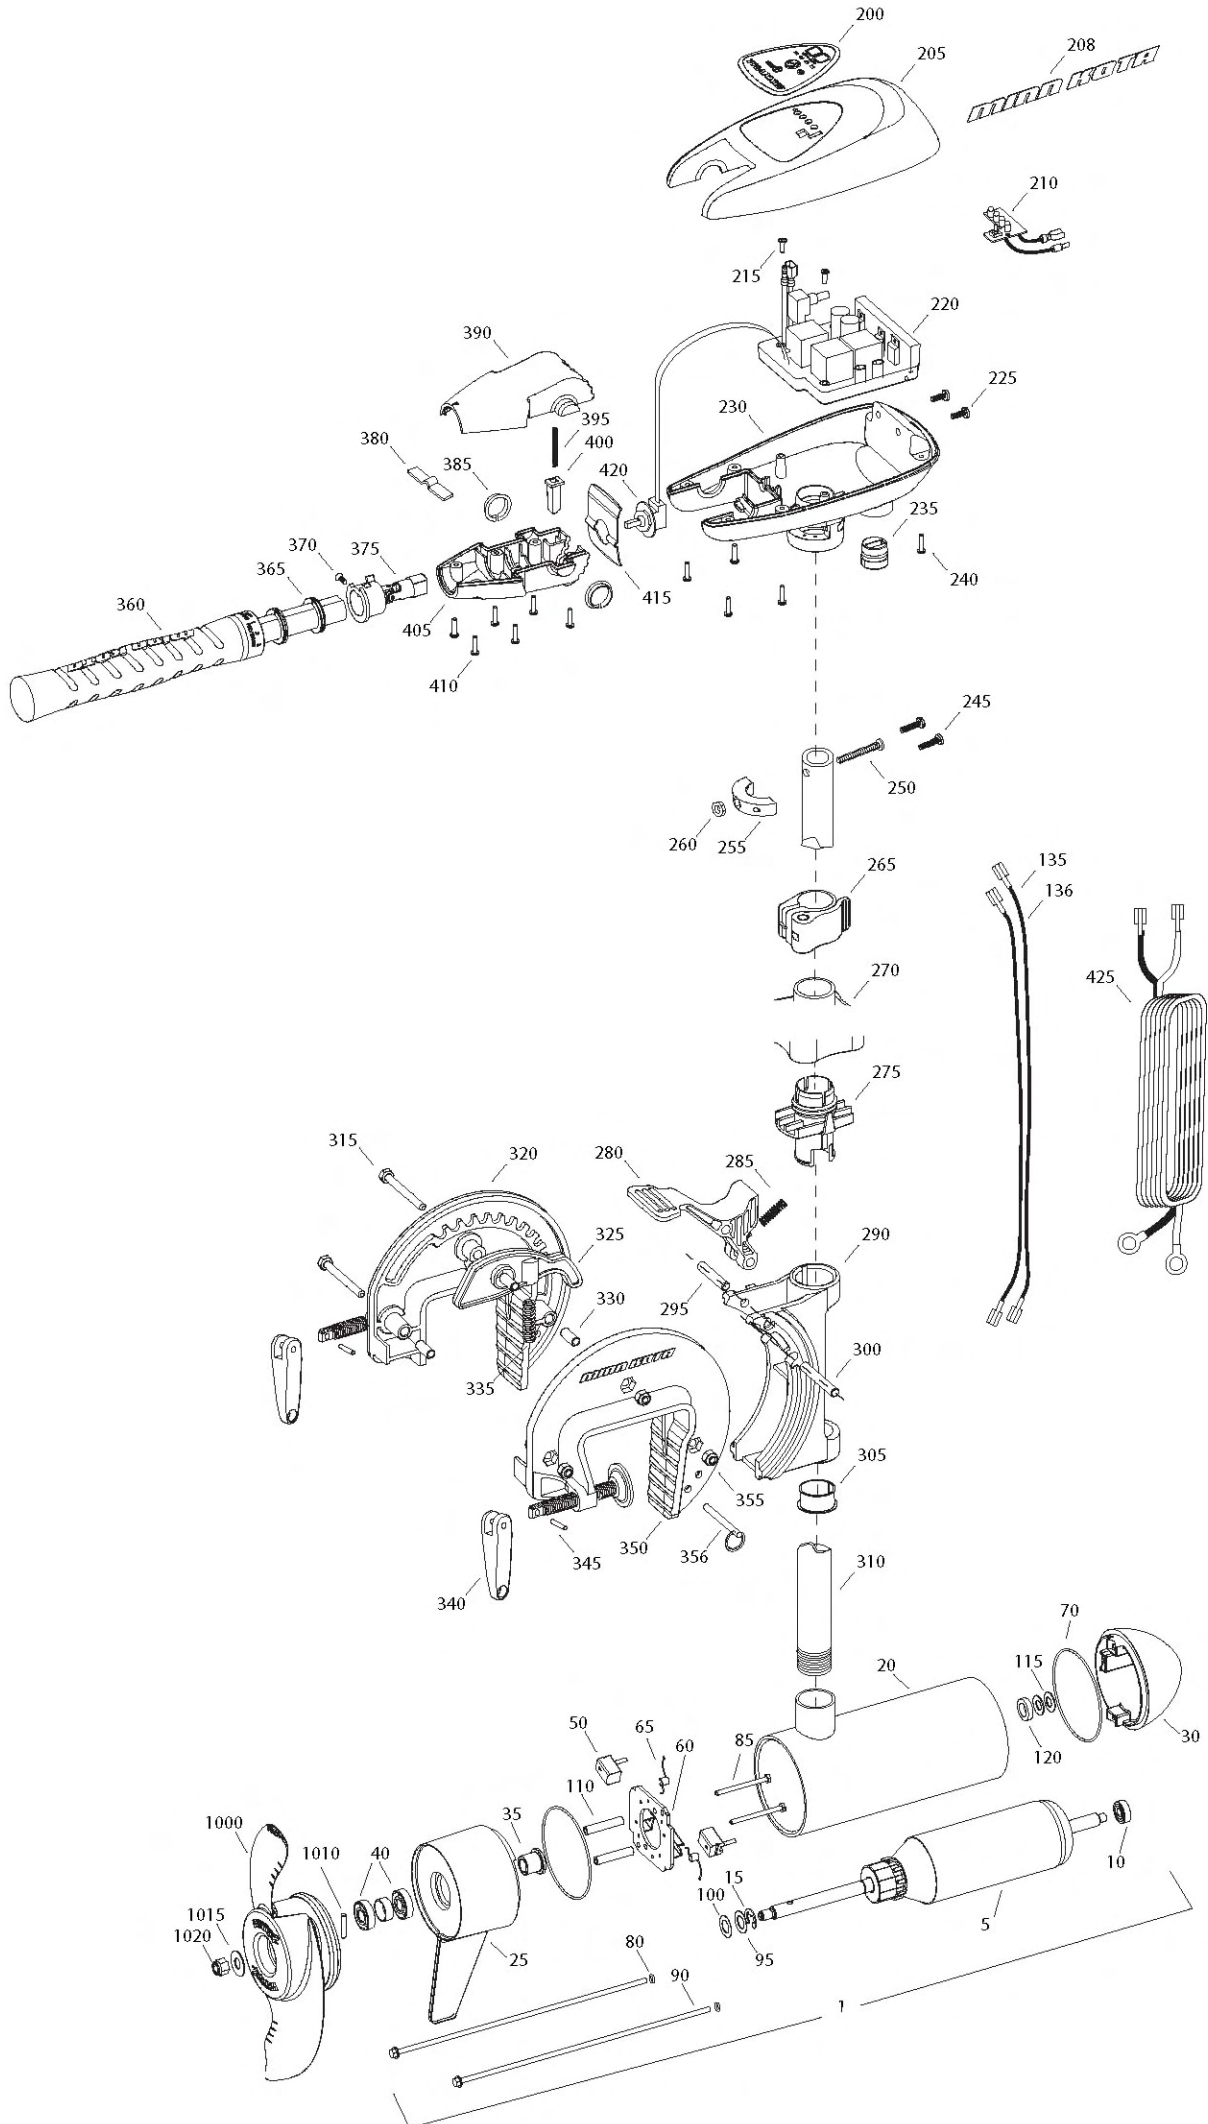

TRAXXIS MOTORS
80 LBS THRUST
24 VOLT 56 AMPS
42" SHAFT

for use with "J" serial numbers
3-year warranty from the date of sale

For Parts and service
Call 1-888-404-1119
www.mikesreelrepair.com

Item	P/N	Description	Qty	Item	P/N	Description	Qty
1	2316216	24V Motor 36" FW	1	330	2067306	Bushing, dowel 1/4 x 1/2	3
5	2-100-214	Armature assembly	1	335	2062700	Spring, cam deactivator	1
10	140-010	Bearing	1	■	2771303	Clamp screw kit	2 per kit
15	788-040	Retaining ring	1	340	2050925	Handle, clamp	2
20	2-200-160	Center housing assembly	1	345	2052605	Roll pin	2
25	2-300-160	Brush end housing assembly	1	350	2771942	Bracket, right, FW	1
30	421-276	Plain end housing assembly STD	1	355	2263104	Nut, 1/4-20, nylock, Zinc	3
35	144-017	Flange bearing	1	356	2062605	Pin, stop	1
40	880-025	Seal	2				
50	188-094	Brush	2	■	2990957	Handle assy, VARS [360-410]	1
60	2-600-148	Brush plate assembly	1	360	2990456	Grip/handle assy, VARS [360-375]	1
65	975-041	Brush spring	2	365	2060015	Bearing, handle	2
70	701-043	O-ring, motor	2	370	2063405	Screw, #6 PFH SS	1
80	701-009	O-ring, thru-bolt	2	375	2884092	Yoke / spider assy, VARS	1
85	830-027	Screw, 10-32 x 2	2	380	2302742	Spring, detent, off	1
90	830-094	Thru-bolt	2	385	2060005	Bearing, handle pivot	2
95	990-051	Washer, steel	2	390	2060900	Handle half, upper	1
100	990-052	Washer, nyatron	2	395	2302745	Spring, release button	1
110	973-025	Spacer, brush plate	2	400	2063700	Button, release	1
115	992-010	Washer, Belleville	2	405	2060095	Handle half, lower	1
120	992-045	Spacer, thrust	1	410	2303412	Screw, #6 x 5/8 SS	6
135	640-015	Leadwire, black	1				
136	640-119	Leadwire, red	1	415	2062715	Spring, handle pivot	1
■	2889460	Seal and O-ring Kit		420	2061700	Washer, pot holder	1
				425	2992523	Leadwire assy, includes [235]	1
200	2065699	Decal, c-box cover	1				
205	2060295	C-box cover	1	■	1378131	Propeller kit WW2	
208	2065665	Decal - MinnKota	2	■	2994875	Propeller bag assy	
210	2074071	Battery meter, 24v FW	1	1000	2091160	Propeller WW2	1
215	3043427	Screw, #8 x 7/8 SS	2	1010	2092600	Drive pin, small	1
220	2184007	Control board, 24/36v	1	1015	2151726	Washer, prop, small	1
225	2303434	Screw, #8-30 x 5/8 SS	2	1020	2053101	Nut, nylock, prop, small	1
230	2062501	Control box, VARS, FW	1				
235	2062905	Strain relief	1				
240	2303412	Screw, #6 x 5/8 SS	6				
245	2263434	Screw, #8 x 1 SS	2				
250	2383407	Screw, #10-24 x 2 SS	1				
255	2061515	Collar, c-box	1				
260	2383124	Nut, 10-24, nylock, SS	1				
265	2991521	Cam lock/depth collar assy	1				
■	2991796	Bracket assy, aluminum [270-356]	1				
270	2060100	Knob, steering tension, soft	1				
275	2068400	Collet	1				
280	2064200	Lock arm	1				
285	2062701	Spring, lock arm	1				
290	2061820	Hinge	1				
295	2062602	Pin, lock, Zinc	1				
300	2062602	Pin, lock, Zinc	1				
305	2037301	Bushing, hinge	1				
310	2032053	Tube 42"	1				
315	2063500	Bolt 1/4-20 x 2 3/8", Zinc	3				
320	2771947	Bracket, left, FW	1				
325	2067905	Cam deactivator	1				