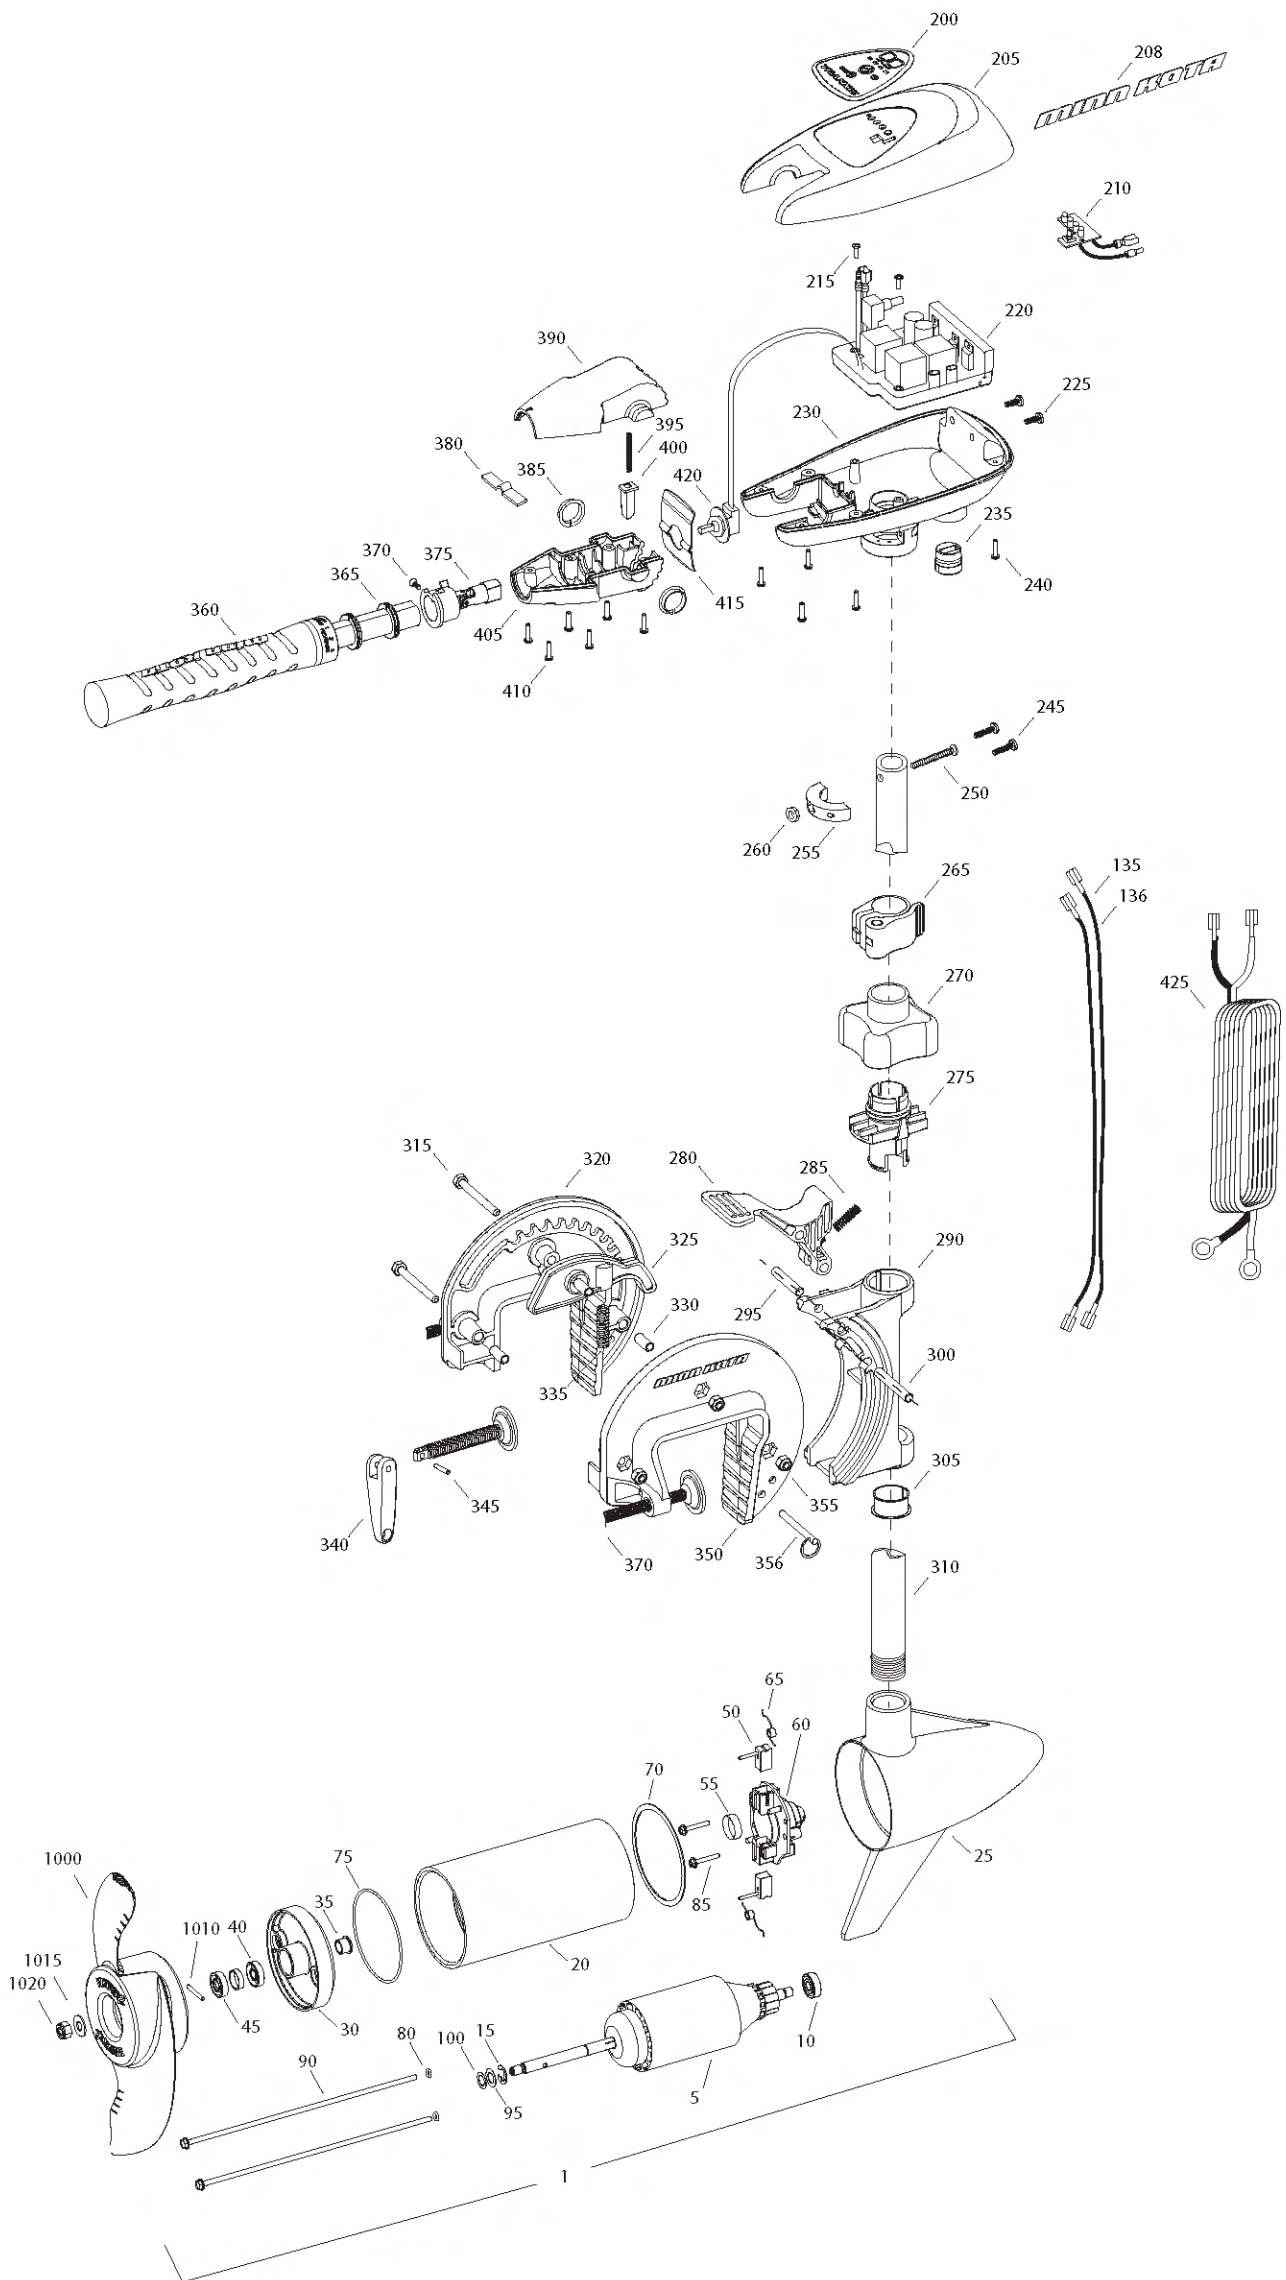

Item	P/N	Description	Qty	Item	P/N	Description	Qty	Item	P/N	Description	Qty
1	2096030	24V Motor 42" FW	1	330	2067306	Bushing, dowel 1/4 x 1/2	3				
5	2-100-119	Armature assembly	1	335	2062700	Spring, cam deactivator	1				
10	140-010	Bearing	1	■	2771303	Clamp screw kit	2 per kit				
15	788-015	Retaining ring	1	340	2050925	Handle, clamp	2				
20	2-200-005	Center housing assembly	1	345	2052605	Roll pin	2				
25	421-065	Brush end housing assembly	1	350	2771942	Bracket, right, FW	1				
30	2-400-101	Plain end housing assembly	1	355	2263104	Nut, 1/4-20, nylock, Zinc	3				
35	144-049	Flange bearing	1	356	2062605	Pin, stop	1				
40	880-003	Seal	1								
45	880-006	Seal with shield	1	■	2990957	Handle assy, VARS [360-410]	1				
50	188-037	Brush	2	360	2990456	Grip/handle assy, VARS [360-375]	1				
55	725-050	Paper tube	1	365	2060015	Bearing, handle	2				
60	2-600-202	Brush plate assembly	1	370	2063405	Screw, #6 PFH SS	1				
65	975-040	Brush spring	2	375	2884092	Yoke / spider assy, VARS	1				
70	337-036	Gasket	1	380	2302742	Spring, detent, off	1				
75	701-081	O-ring, motor	1	385	2060005	Bearing, handle pivot	2				
80	701-008	O-ring, thru-bolt	2	390	2060900	Handle half, upper	1				
85	830-007	Screw, 8-32	2	395	2302745	Spring, release button	1				
90	830-008	Thru-bolt	2	400	2063700	Button, release	1				
95	990-067	Washer, steel	2	405	2060905	Handle half, lower	1				
100	990-070	Washer, nylatron	2	410	2303412	Screw, #6 x 5/8 SS	6				
135	640-004	Leadwire, black	1								
136	640-105	Leadwire, red	1	415	2062715	Spring, handle pivot	1				
■	2888460	Seal and O-ring Kit		420	2061700	Washer, pot holder	1				
				425	2992523	Leadwire assy, includes [235]	1				
200	2065698	Decal, c-box cover	1								
205	2060295	C-box cover	1	■	1378131	Propeller kit WW2					
208	2065665	Decal - MinnKota	2	■	2994875	Propeller bag assy					
210	2074071	Battery meter, 24v FW	1	1000	2091160	Propeller WW2	1				
215	3043427	Screw, #8 x 7/8 SS	2	1010	2092600	Drive pin, small	1				
220	2184007	Control board, 24/36v	1	1015	2151726	Washer, prop, small	1				
225	2303434	Screw, #8-30 x 5/8 SS	2	1020	2053101	Nut, nylock, prop, small	1				
230	2062501	Control box, VARS, FW	1								
235	2062905	Strain relief	1								
240	2303412	Screw, #6 x 5/8 SS	6								
245	2263434	Screw, #8 x 1 SS	2								
250	2383407	Screw, #10-24 x 2 SS	1								
255	2061515	Collar, c-box	1								
260	2383124	Nut, 10-24, nylock, SS	1								
265	2991521	Cam lock/depth collar assy	1								
■	2991796	Bracket assy, aluminum [270-356]	1								
270	2060100	Knob, steering tension, soft	1								
275	2068400	Collet	1								
280	2064200	Lock arm	1								
285	2062701	Spring, lock arm	1								
290	2061820	Hinge	1								
295	2062602	Pin, lock, Zinc	1								
300	2062602	Pin, lock, Zinc	1								
305	2037301	Bushing, hinge	1								
310	2032053	Tube 42"	1								
315	2063500	Bolt 1/4-20 x 2 3/8", Zinc	3								
320	2771947	Bracket, left, FW	1								
325	2067905	Cam deactivator	1								