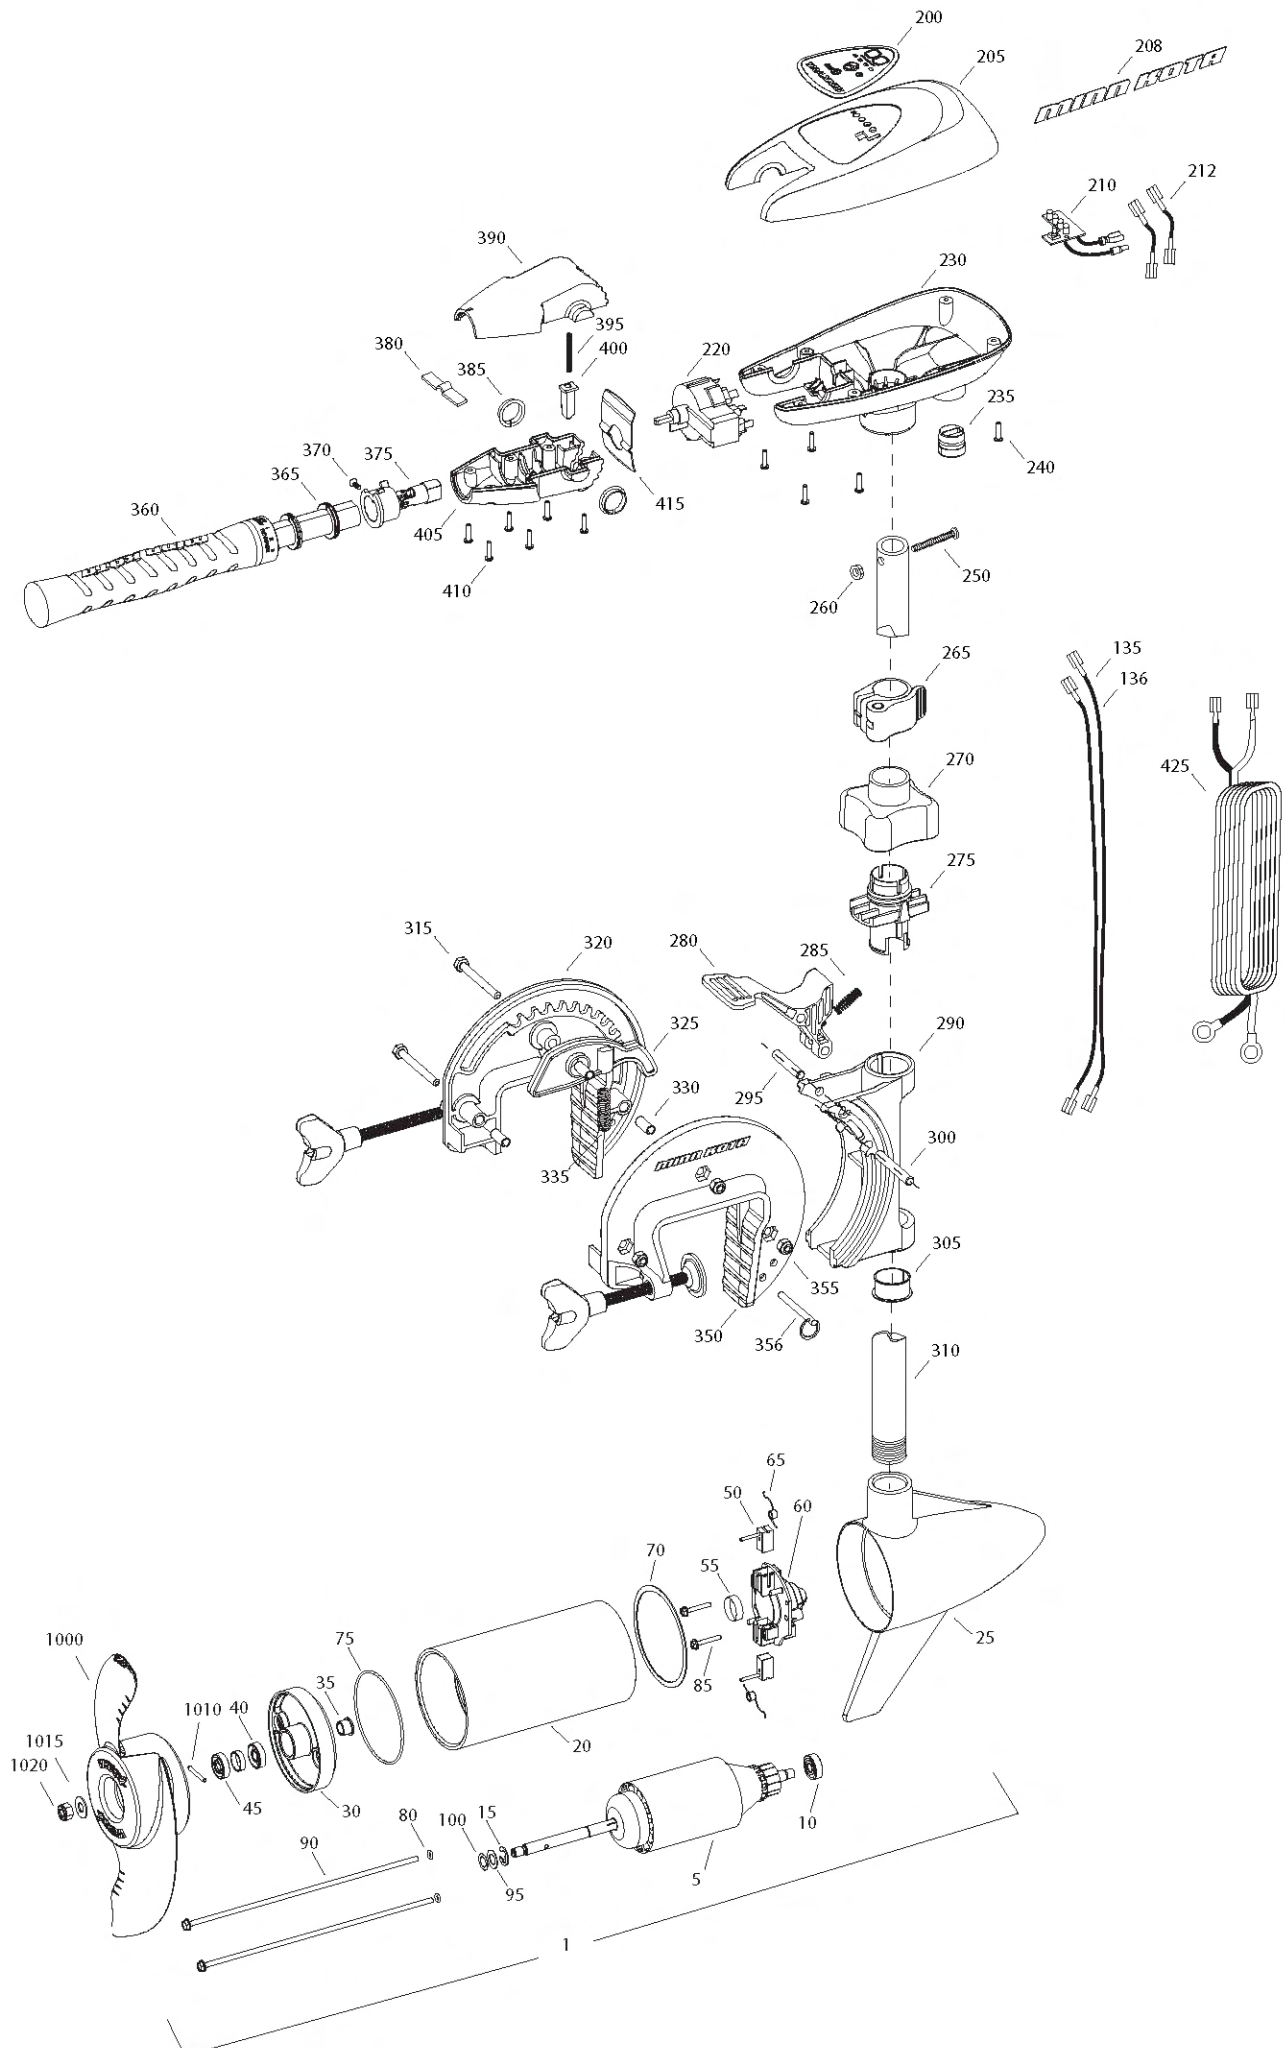

TRAXXIS 55 SC
55 LBS THRUST
12 VOLT AMPS
36" SHAFT

for use with "J" serial numbers
3-year warranty from the date of sale

For Parts and service
Call 1-888-404-1119
www.mikesreelrepair.com

Item	P/N	Description	Qty	Item	P/N	Description	Qty
1	2097099	12V Motor 36" FW	1	355	2263104	Nut, 1/4-20, nylock, Zinc	3
5	2-100-115	Armature assembly	1	356	2062605	Pin, stop	1
10	140-010	Bearing	1				
15	788-015	Retaining ring	1	■	2990956	Handle assy, VARS [360-410]	1
20	2-200-101	Center housing assembly	1	360	2990456	Grip/handle assy, VARS [360-375]	1
25	2-300-199	Brush end housing assembly	1	365	2060015	Bearing, handle	2
30	2-400-101	Plain end housing assembly	1	370	2063405	Screw, #6 PFH SS	1
35	144-049	Flange bearing	1	375	2884091	Yoke / spider assy, 5SPD	1
40	880-003	Seal	1	380	2302742	Spring, detent, off	1
45	880-006	Seal with shield	1	385	2060005	Bearing, handle pivot	2
50	188-036	Brush	2	390	2060900	Handle half, upper	1
55	725-050	Paper tube	1	395	2302745	Spring, release button	1
60	2-600-018	Brush plate assembly	1	400	2063700	Button, release	1
65	975-040	Brush spring	2	405	2060905	Handle half, lower	1
70	337-036	Gasket	1	410	2303412	Screw, #6 x 5/8 SS	6
75	701-081	O-ring, motor	1				
80	701-008	O-ring, thru-bolt	2	415	2062715	Spring, handle pivot	1
85	830-007	Screw, 8-32	2	425	2992524	Leadwire assy, includes [235]	1
90	830-042	Thru-bolt	2				
95	990-067	Washer, steel	2	■	1378131	Propeller kit WW2	
100	990-070	Washer, nylatron	2	1000	2091160	Propeller WW	1
135	640-006	Leadwire, black	1	1010	2092600	Drive pin, small	1
136	640-115	Leadwire, red	1	1015	2151726	Washer, prop, small	1
■	2888460	Seal and O-ring Kit		1020	2053101	Nut, nylock, prop, small	1
200	2065694	Decal, c-box cover	1				
205	2060295	C-box cover	1				
208	2065665	Decal - MinnKota	2				
210	2074070	Battery meter, 12v FW	1				
220	2064023	Switch 5 speed	1				
230	2062505	Control box, 5 SPD, FW	1				
235	2062905	Strain relief	1				
240	2303412	Screw, #6 x 5/8 SS	6				
250	2383407	Screw, #10-24 x 2 SS	1				
260	2383124	Nut, 10-24, nylock, SS	1				
265	2991521	Cam lock/depth collar assy	1				
■	2991795	Bracket assy, Composite [270-356]	1				
270	2060100	Knob, steering tension, soft	1				
275	2068400	Collet	1				
280	2064200	Lock arm	1				
285	2062701	Spring, lock arm	1				
290	2061820	Hinge	1				
295	2062602	Pin, lock, Zinc	1				
300	2062602	Pin, lock, Zinc	1				
305	2037301	Bushing, hinge	1				
310	2032052	Tube 36"	1				
315	2063500	Bolt 1/4-20 x 2 3/8", Zinc	3				
320	2771955	Bracket, left, FW	1				
325	2067905	Cam deactivator	1				
330	2067306	Bushing, dowel 1/4 x 1/2	3				
335	2062700	Spring, cam deactivator	1				
■	2881380	Clamp screw kit	2 per kit				
350	2771950	Bracket, right, FW	1				