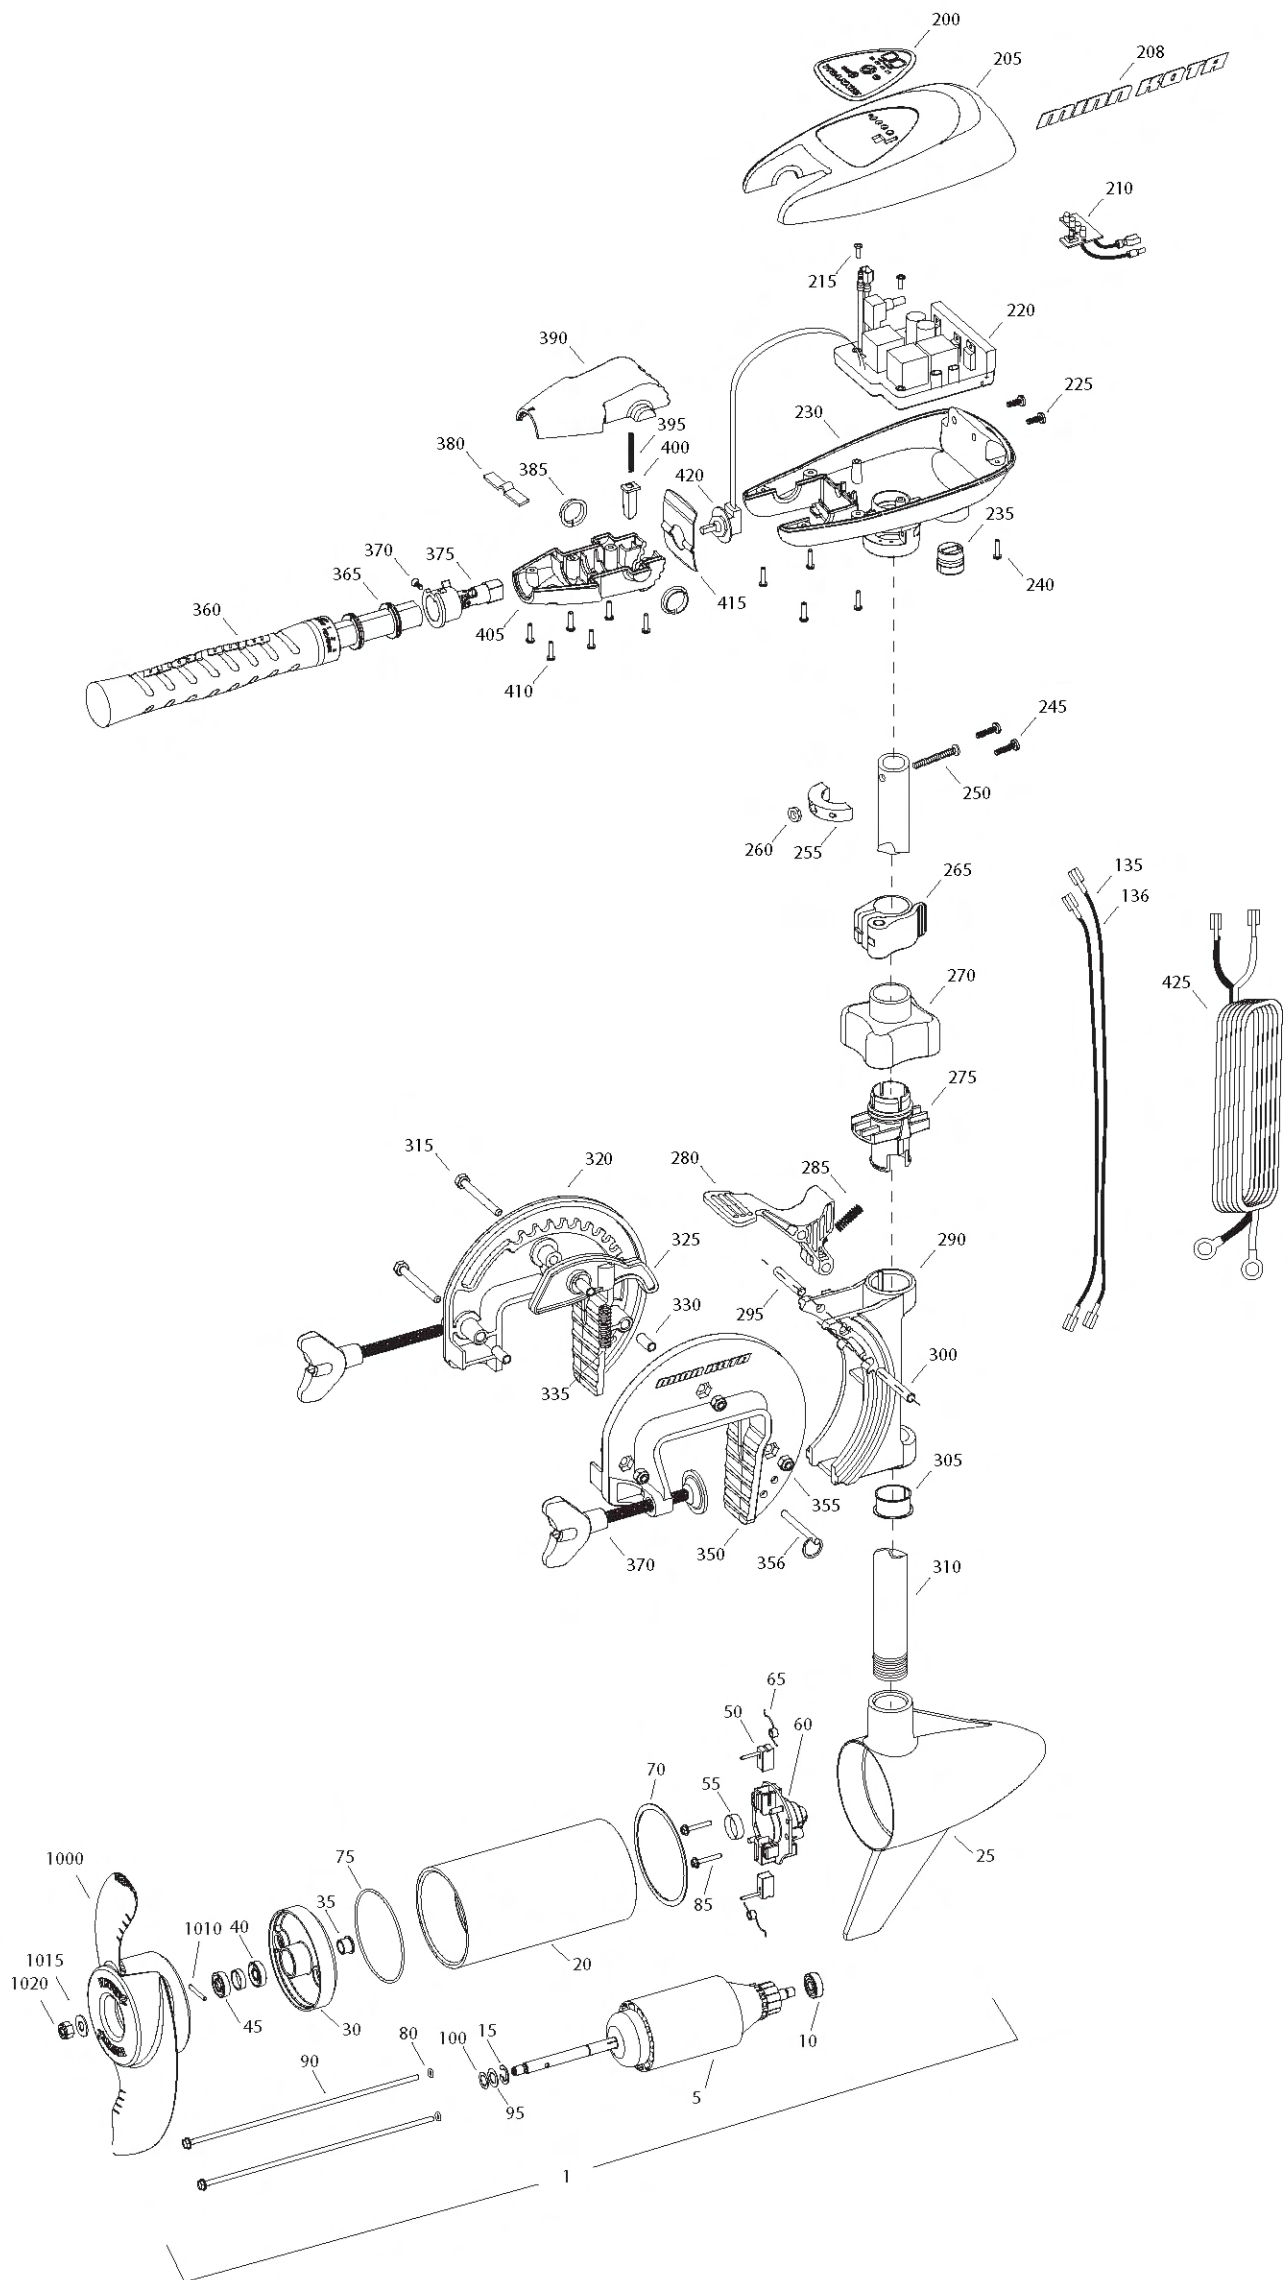

Item	P/N	Description	Qty	Item	P/N	Description	Qty
1	2097094	12V Motor 42" FW	1	330	2067306	Bushing, dowel 1/4 x 1/2	3
5	2-100-115	Armature assembly	1	335	2062700	Spring, cam deactivator	1
10	140-010	Bearing	1	■	2881380	Clamp screw kit	2 per kit
15	788-015	Retaining ring	1	350	2771950	Bracket, right, FW	1
20	2-200-101	Center housing assembly	1	355	2263104	Nut, 1/4-20, nylock, Zinc	3
25	421-065	Brush end housing assembly	1	356	2062605	Pin, stop	1
30	2-400-101	Plain end housing assembly	1				
35	144-049	Flange bearing	1	■	2990957	Handle assy, VARS [360-410]	1
40	880-003	Seal	1	360	2990456	Grip/handle assy, VARS [360-375]	1
45	880-006	Seal with shield	1	365	2060015	Bearing, handle	2
50	188-036	Brush	2	370	2063405	Screw, #6 PFH SS	1
55	725-050	Paper tube	1	375	2884092	Yoke / spider assy, VARS	1
60	2-600-202	Brush plate assembly	1	380	2302742	Spring, detent, off	1
65	975-040	Brush spring	2	385	2060005	Bearing, handle pivot	2
70	337-036	Gasket	1	390	2060900	Handle half, upper	1
75	701-081	O-ring, motor	1	395	2302745	Spring, release button	1
80	701-008	O-ring, thru-bolt	2	400	2063700	Button, release	1
85	830-007	Screw, 8-32	2	405	2060905	Handle half, lower	1
90	830-042	Thru-bolt	2	410	2303412	Screw, #6 x 5/8 SS	6
95	990-067	Washer, steel	2				
100	990-070	Washer, nyatron	2	415	2062715	Spring, handle pivot	1
135	640-004	Leadwire, black	1	420	2061700	Washer, pot holder	1
136	640-105	Leadwire, red	1	425	2992523	Leadwire assy, includes [235]	1
■	2888460	Seal and O-ring Kit					
				■	1378131	Propeller kit WW2	
200	2065697	Decal, c-box cover	1	■	2994875	Propeller bag assy	
205	2060295	C-box cover	1	1000	2091160	Propeller WW2	1
208	2065665	Decal - MinnKota	2	1010	2092600	Drive pin, small	1
210	2074070	Battery meter, 12v FW	1	1015	2151726	Washer, prop, small	1
215	3043427	Screw, #8 x 7/8 SS	2	1020	2053101	Nut, nylock, prop, small	1
220	2184006	Control board, 12v	1				
225	2303434	Screw, #8-30 x 5/8 SS	2				
230	2062501	Control box, VARS, FW	1				
235	2062905	Strain relief	1				
240	2303412	Screw, #6 x 5/8 SS	6				
245	2263434	Screw, #8 x 1 SS	2				
250	2383407	Screw, #10-24 x 2 SS	1				
255	2061515	Collar, c-box	1				
260	2383124	Nut, 10-24, nylock, SS	1				
265	2991521	Cam lock/depth collar assy	1				
■	2991795	Bracket assy, Composite [270-356]	1				
270	2060100	Knob, steering tension, soft	1				
275	2068400	Collet	1				
280	2064200	Lock arm	1				
285	2062701	Spring, lock arm	1				
290	2061820	Hinge	1				
295	2062602	Pin, lock, Zinc	1				
300	2062602	Pin, lock, Zinc	1				
305	2037301	Bushing, hinge	1				
310	2032052	Tube 36"	1				
315	2063500	Bolt 1/4-20 x 2 3/8", Zinc	3				
320	2771955	Bracket, left, FW	1				
325	2067905	Cam deactivator	1				