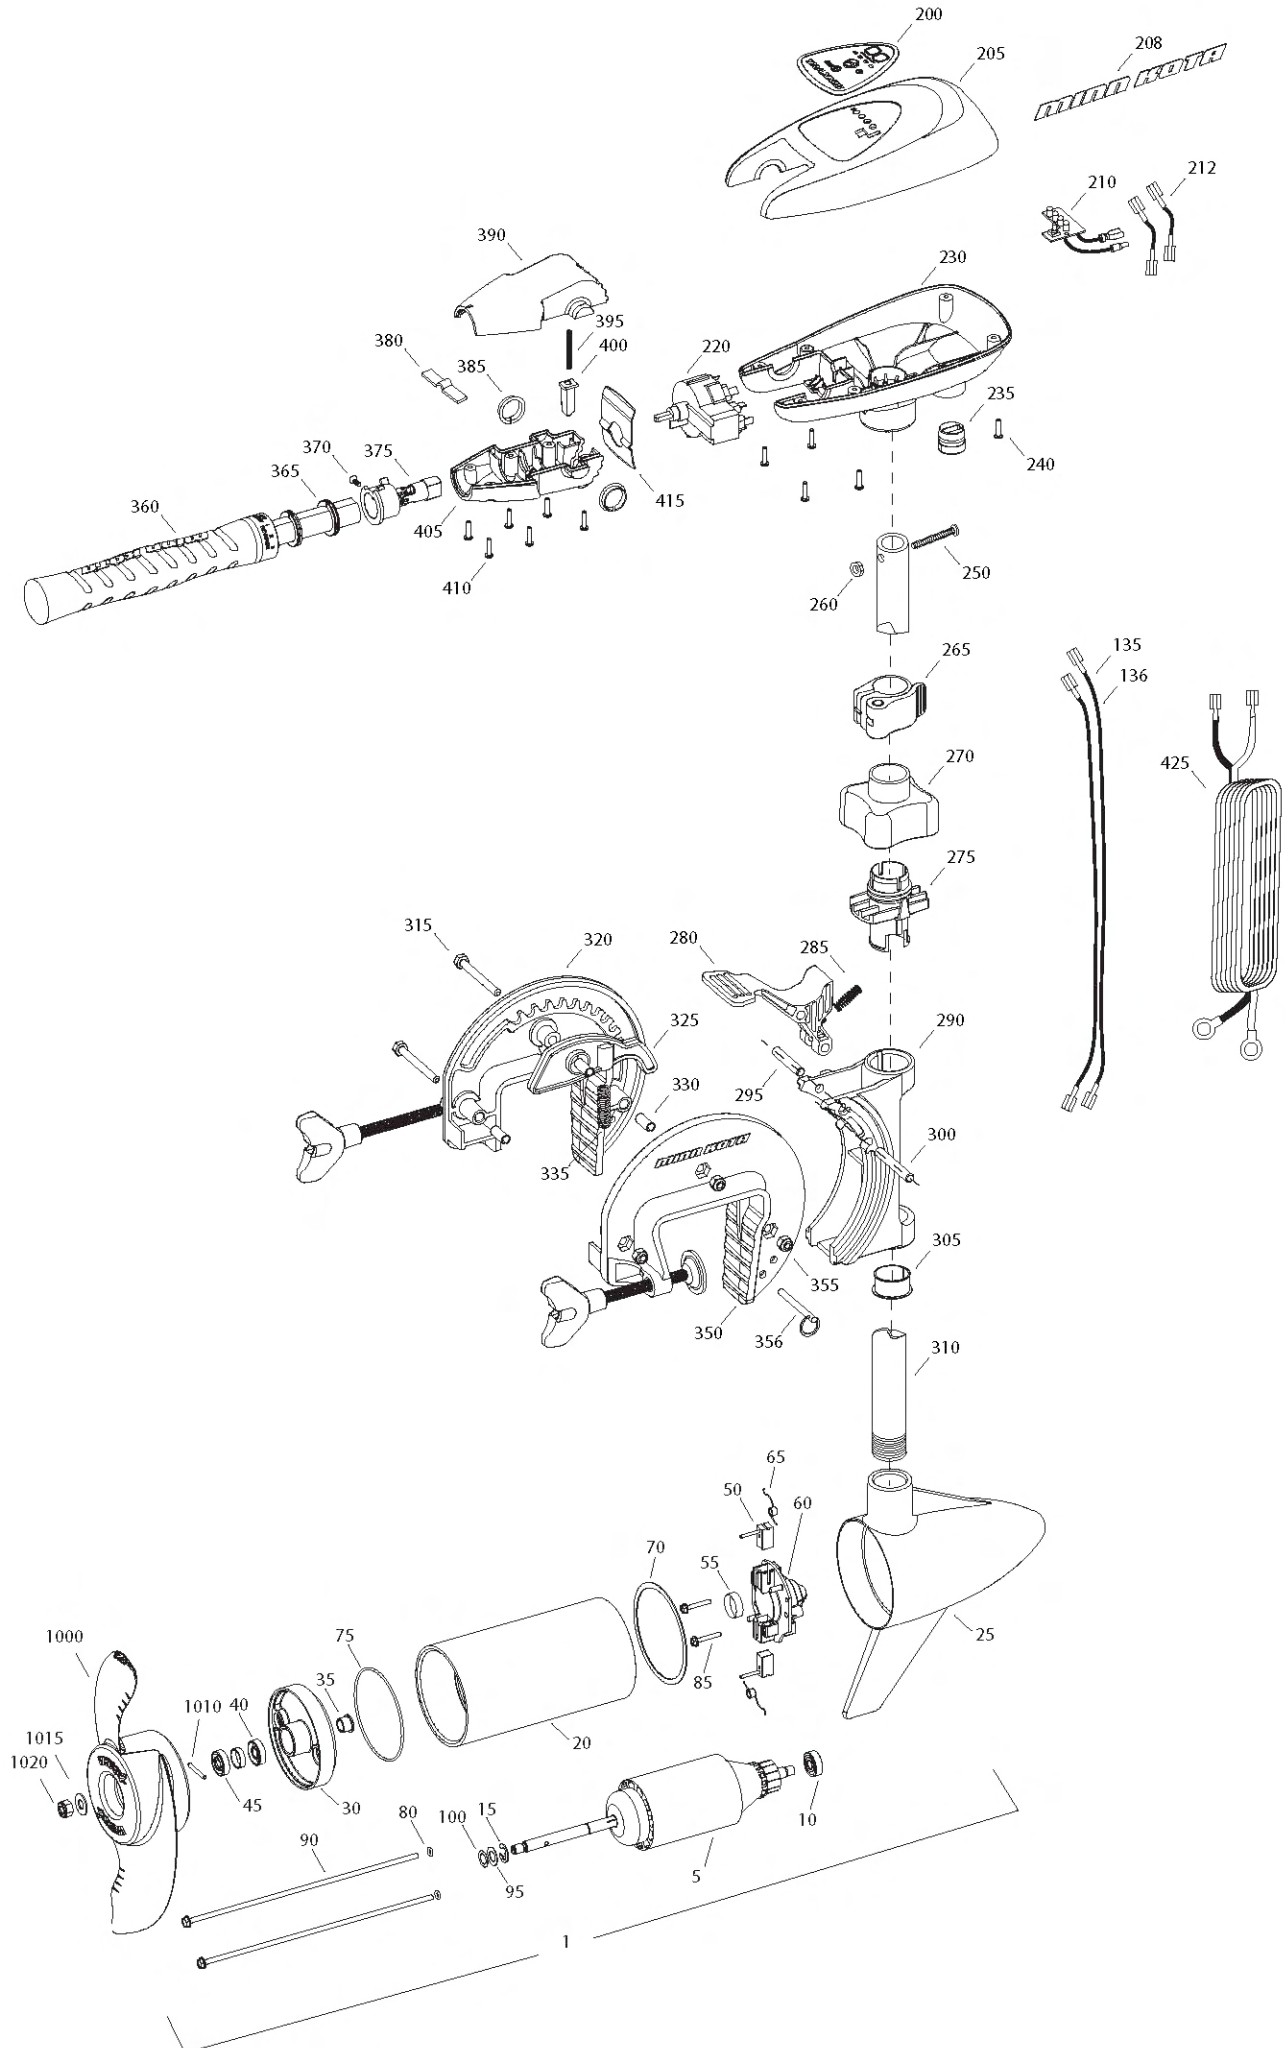

Item	P/N	Description	Qty	Item	P/N	Description	Qty
1	2068250	12V Motor 36" FW	1	355	2263104	Nut, 1/4-20, nylock, Zinc	3
5	2-100-201	Armature assembly	1	356	2062605	Pin, stop	1
10	140-010	Bearing	1				
15	788-015	Retaining ring	1	■	2990956	Handle assy, VARS [360-410]	1
20	2-200-079	Center housing assembly	1	360	2990456	Grip/handle assy, VARS [360-375]	1
25	2-300-132	Brush end housing assembly	1	365	2060015	Bearing, handle	2
30	2-400-187	Plain end housing assembly	1	370	2063405	Screw, #6 PFH SS	1
35	144-049	Flange bearing	1	375	2884091	Yoke / spider assy, 5SPD	1
40	880-003	Seal	1	380	2302742	Spring, detent, off	1
45	880-006	Seal with shield	1	385	2060005	Bearing, handle pivot	2
50	188-052	Brush	2	390	2060900	Handle half, upper	1
55	N/A			395	2302745	Spring, release button	1
60	2-600-222	Brush plate assembly	1	400	2063700	Button, release	1
65	975-032	Brush spring	2	405	2060905	Handle half, lower	1
70	701-041	O-ring, motor, front	1	410	2303412	Screw, #6 x 5/8 SS	6
75	701-039	O-ring, motor, rear	1				
80	701-007	O-ring, thru-bolt	2	415	2062715	Spring, handle pivot	1
85	830-001	Screw, 8-32	2	425	2992524	Leadwire assy, includes [235]	1
90	830-078	Thru-bolt	2				
95	990-067	Washer, steel	2	■	1378121	Propeller kit WW2	
100	990-070	Washer, nylatron	2	1000	2061122	Propeller WW2	1
135	640-001	Leadwire, black	1	1010	2092600	Drive pin, small	1
136	640-111	Leadwire, red	1	1015	2151726	Washer, prop, small	1
■	2883460	Seal and O-ring Kit		1020	2053101	Nut, nylock, prop, small	1
200	2065692	Decal, c-box cover	1				
205	2060295	C-box cover	1				
208	2065665	Decal - MinnKota	2				
210	2074070	Battery meter, 12v FW	1				
220	2064023	Switch 5 speed	1				
230	2062505	Control box, 5 SPD, FW	1				
235	2062905	Strain relief	1				
240	2303412	Screw, #6 x 5/8 SS	6				
250	2383407	Screw, #10-24 x 2 SS	1				
260	2383124	Nut, 10-24, nylock, SS	1				
265	2991521	Cam lock/depth collar assy	1				
■	2991795	Bracket assy, Composite [270-356]	1				
270	2060100	Knob, steering tension, soft	1				
275	2068400	Collet	1				
280	2064200	Lock arm	1				
285	2062701	Spring, lock arm	1				
290	2061820	Hinge	1				
295	2062602	Pin, lock, Zinc	1				
300	2062602	Pin, lock, Zinc	1				
305	2037301	Bushing, hinge	1				
310	2032052	Tube 36"	1				
315	2063500	Bolt 1/4-20 x 2 3/8", Zinc	3				
320	2771955	Bracket, left, FW	1				
325	2067905	Cam deactivator	1				
330	2067306	Bushing, dowel 1/4 x 1/2	3				
335	2062700	Spring, cam deactivator	1				
■	2881380	Clamp screw kit	2 per kit				
350	2771950	Bracket, right, FW	1				