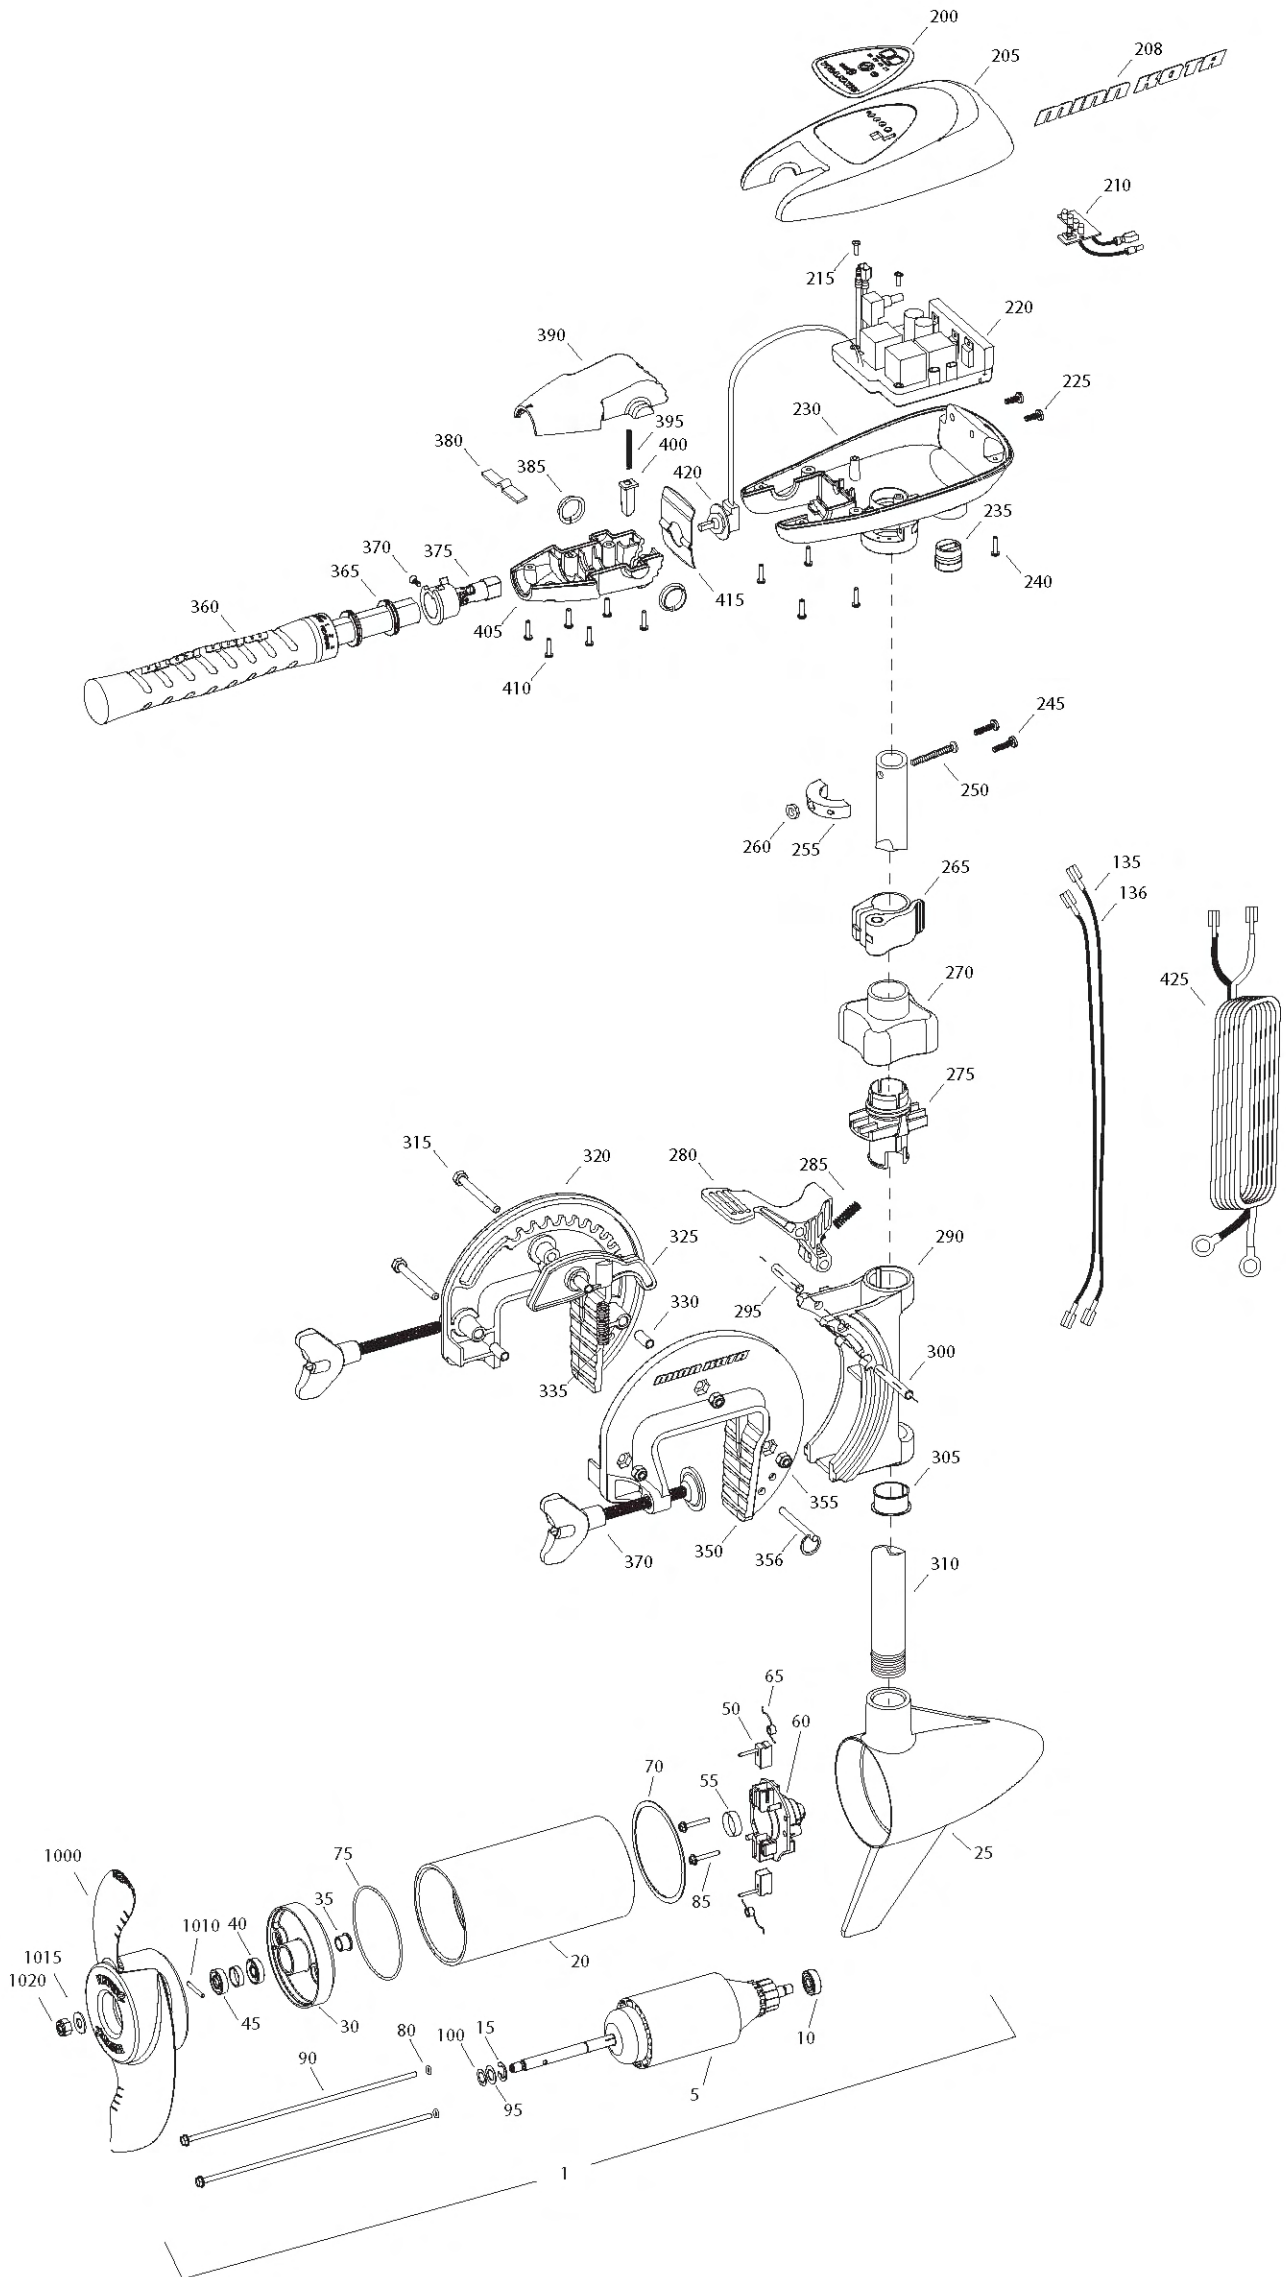

TRAXXIS 40
40 LBS THRUST
12 VOLT 42 AMPS
36" SHAFT

for use with "J" serial numbers
3-year warranty from the date of sale

For Parts and service
Call 1-888-404-1119
www.mikesreelrepair.com

Item	P/N	Description	Qty	Item	P/N	Description	Qty
1	2068251	12V Motor 36" FW	1	330	2067306	Bushing, dowel 1/4 x 1/2	3
5	2-100-201	Armature assembly	1	335	2062700	Spring, cam deactivator	1
10	140-010	Bearing	1	■	2881380	Clamp screw kit	2 per kit
15	788-015	Retaining ring	1	350	2771950	Bracket, right, FW	1
20	2-200-079	Center housing assembly	1	355	2263104	Nut, 1/4-20, nylock, Zinc	3
25	421-132	Brush end housing assembly	1	356	2062605	Pin, stop	1
30	2-400-187	Plain end housing assembly	1				
35	144-049	Flange bearing	1	■	2990957	Handle assy, VARS [360-410]	1
40	880-003	Seal	1	360	2990456	Grip/handle assy, VARS [360-375]	1
45	880-006	Seal with shield	1	365	2060015	Bearing, handle	2
50	188-052	Brush	2	370	2063405	Screw, #6 PFH SS	1
55	N/A			375	2884092	Yoke / spider assy, VARS	1
60	2-600-223	Brush plate assembly	1	380	2302742	Spring, detent, off	1
65	975-032	Brush spring	2	385	2060005	Bearing, handle pivot	2
70	701-041	O-ring, motor, front	1	390	2060900	Handle half, upper	1
75	701-039	O-ring, motor, rear	1	395	2302745	Spring, release button	1
80	701-007	O-ring, thru-bolt	2	400	2063700	Button, release	1
85	830-001	Screw, 8-32	2	405	2060905	Handle half, lower	1
90	830-078	Thru-bolt	2	410	2303412	Screw, #6 x 5/8 SS	6
95	990-067	Washer, steel	2				
100	990-070	Washer, nylatron	2	415	2062715	Spring, handle pivot	1
135	640-001	Leadwire, black	1	420	2061700	Washer, pot holder	1
136	640-101	Leadwire, red	1	425	2992523	Leadwire assy, includes [235]	1
■	2883460	Seal and O-ring Kit		■	1378121	Propeller kit WW2	
200	2065693	Decal, c-box cover	1	1000	2061122	Propeller WW2	1
205	2060295	C-box cover	1	1010	2092600	Drive pin, small	1
208	2065665	Decal - MinnKota	2	1015	2151726	Washer, prop, small	1
210	2074070	Battery meter, 12v FW	1	1020	2053101	Nut, nylock, prop, small	1
215	3043427	Screw, #8 x 7/8 SS	2				
220	2184006	Control board, 12v	1				
225	2303434	Screw, #8-30 x 5/8 SS	2				
230	2062501	Control box, VARS, FW	1				
235	2062905	Strain relief	1				
240	2303412	Screw, #6 x 5/8 SS	6				
245	2263434	Screw, #8 x 1 SS	2				
250	2383407	Screw, #10-24 x 2 SS	1				
255	2061515	Collar, c-box	1				
260	2383124	Nut, 10-24, nylock, SS	1				
265	2991521	Cam lock/depth collar assy	1				
■	2991795	Bracket assy, Composite [270-356]	1				
270	2060100	Knob, steering tension, soft	1				
275	2068400	Collet	1				
280	2064200	Lock arm	1				
285	2062701	Spring, lock arm	1				
290	2061820	Hinge	1				
295	2062602	Pin, lock, Zinc	1				
300	2062602	Pin, lock, Zinc	1				
305	2037301	Bushing, hinge	1				
310	2032052	Tube 36"	1				
315	2063500	Bolt 1/4-20 x 2 3/8", Zinc	3				
320	2771955	Bracket, left, FW	1				
325	2067905	Cam deactivator	1				